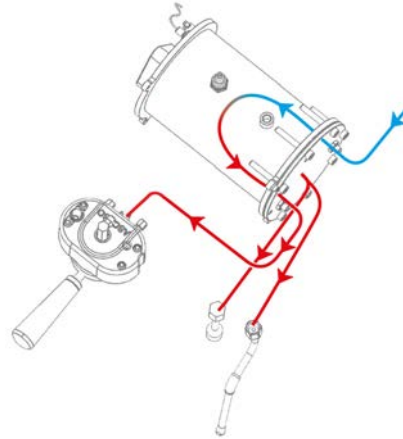

MAIN FEATURES

Multi-group technology (on/off by group). Professional Thermodynamic Groups.

Independent steam boiler. Stainless steel Aisi 316. Extremely sturdy. Large capacity.

External PID control (+0.1°C) each group and steam boiler.

External timer for each group.

Digital Display in each group
Multiple functions. Total control.

Thermal stability (+/- 1.5°C).

Energy efficient (-50%).

Powerful steamer (12 mm anti-lime scale tube. Stainless steel. Cool touch)

Walnut wood accessories.

Ascaso App. Total control

Vibratory pump.

Water tank (2L).

Water network. (Option)

Thermal lagging on steam boiler. (Option)

Active cup warmer. (Option)

Chromed foots. Great thickness. (Option)

Stainless steel rail. (Option)