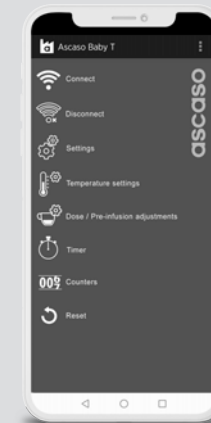

BABY T^{ZERO}

T Technology® inside by Ascaso.

Multi-group technology. Full PID control. It offers a great thermal stability with a high level of energy efficiency (low energy consumption) and clean and fresh water in each coffee.

Multi-group (separate) technology with PID control High professional-grade performance: Thermal stability guaranteed. High steam production.

Clean coffee. Minimal metal migration to the beverage through the use of stainless steel. Complies with European regulation EN 16889

Freshly Delivered Water. Avoiding the use of standing, constantly reheated water to make the coffee.

Energy efficiency. We deliver a 50% average saving compared with a traditional machine and 25% compared with other multiboiler machines.

AscasoApp. Total control