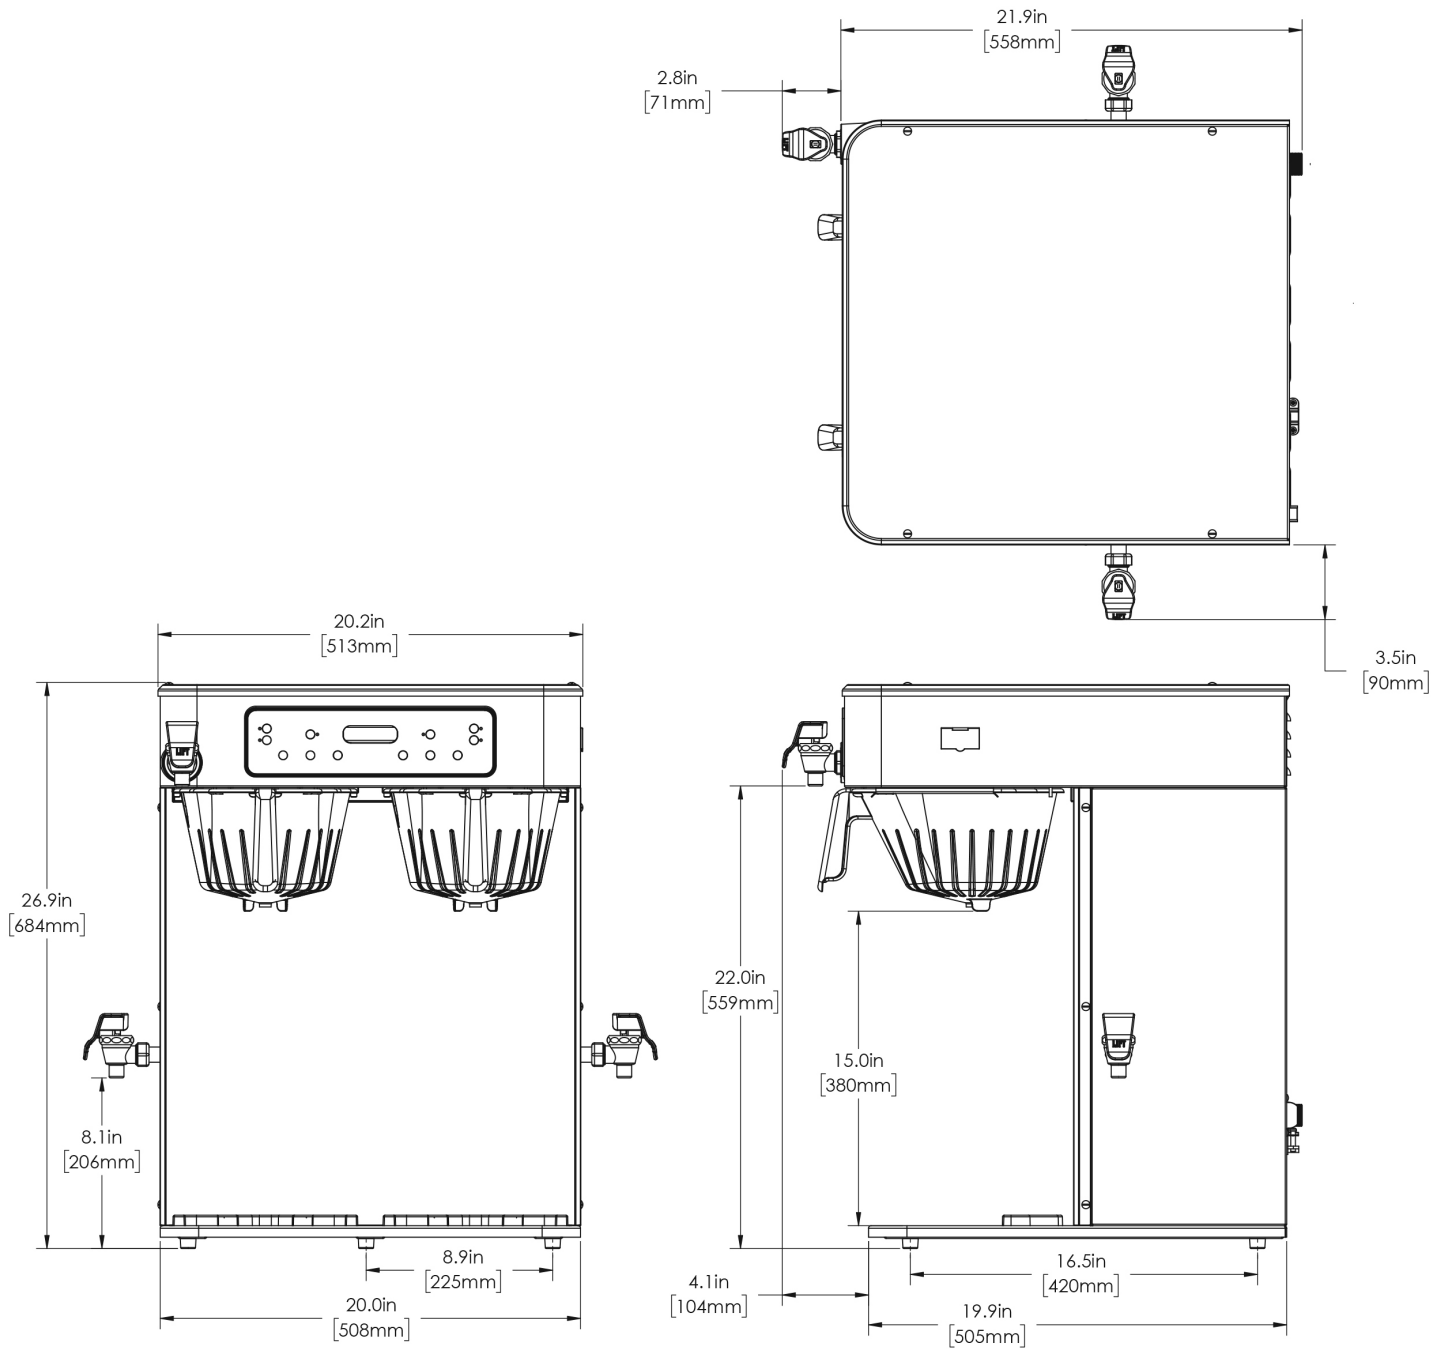

Last Updated:  
06/28/2021

	Unit			Shipping				
	Height	Width	Depth	Height	Width	Depth	Weight	Volume
English	26.9 in.	20.2 in.	24.7 in.	30.0 in.	23.9 in.	28.4 in.	78.460 lbs	11.761 ft <sup>3</sup>
Metric	68.3 cm	51.3 cm	62.7 cm	76.2 cm	60.6 cm	72.1 cm	35.589 kgs	0.333 m <sup>3</sup>