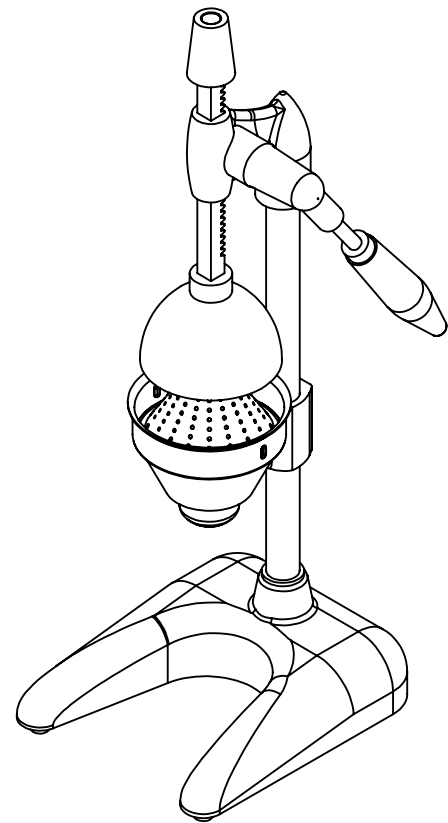

E-Z JUICE EXTRACTOR - ITEM NO. 47704			
ITEM NO.	PART NUMBER	DESCRIPTION	QTY.
1	45625-1	FUNNEL HOLDER	1
2	45626-2	STRAINER	1
3	45627-2	JUICER FUNNEL	1
4	45628-1	PRESSURE CUP	1
5	45629-1	HOUSING	1
6	45756-2	HANDLE ASSEMBLY	1
7	45783	WASHER FLAT 300 SERIES SS	1
8	21910-1	BASE ASSEMBLY-BLACK	1
9	21934-1	KNOB WOOD - JUICE EXTRACTOR	1
10	21939-1	PINION_GEAR	1
11	21941-1	RACK	1
12	-	SCREW #10-32 X 1 1/2"	1
13	-	SLOTTED SET SCREW 1/4-20 X 5/16"	2
14	-	SET SCREW 1/4-20 X 1/2"	1