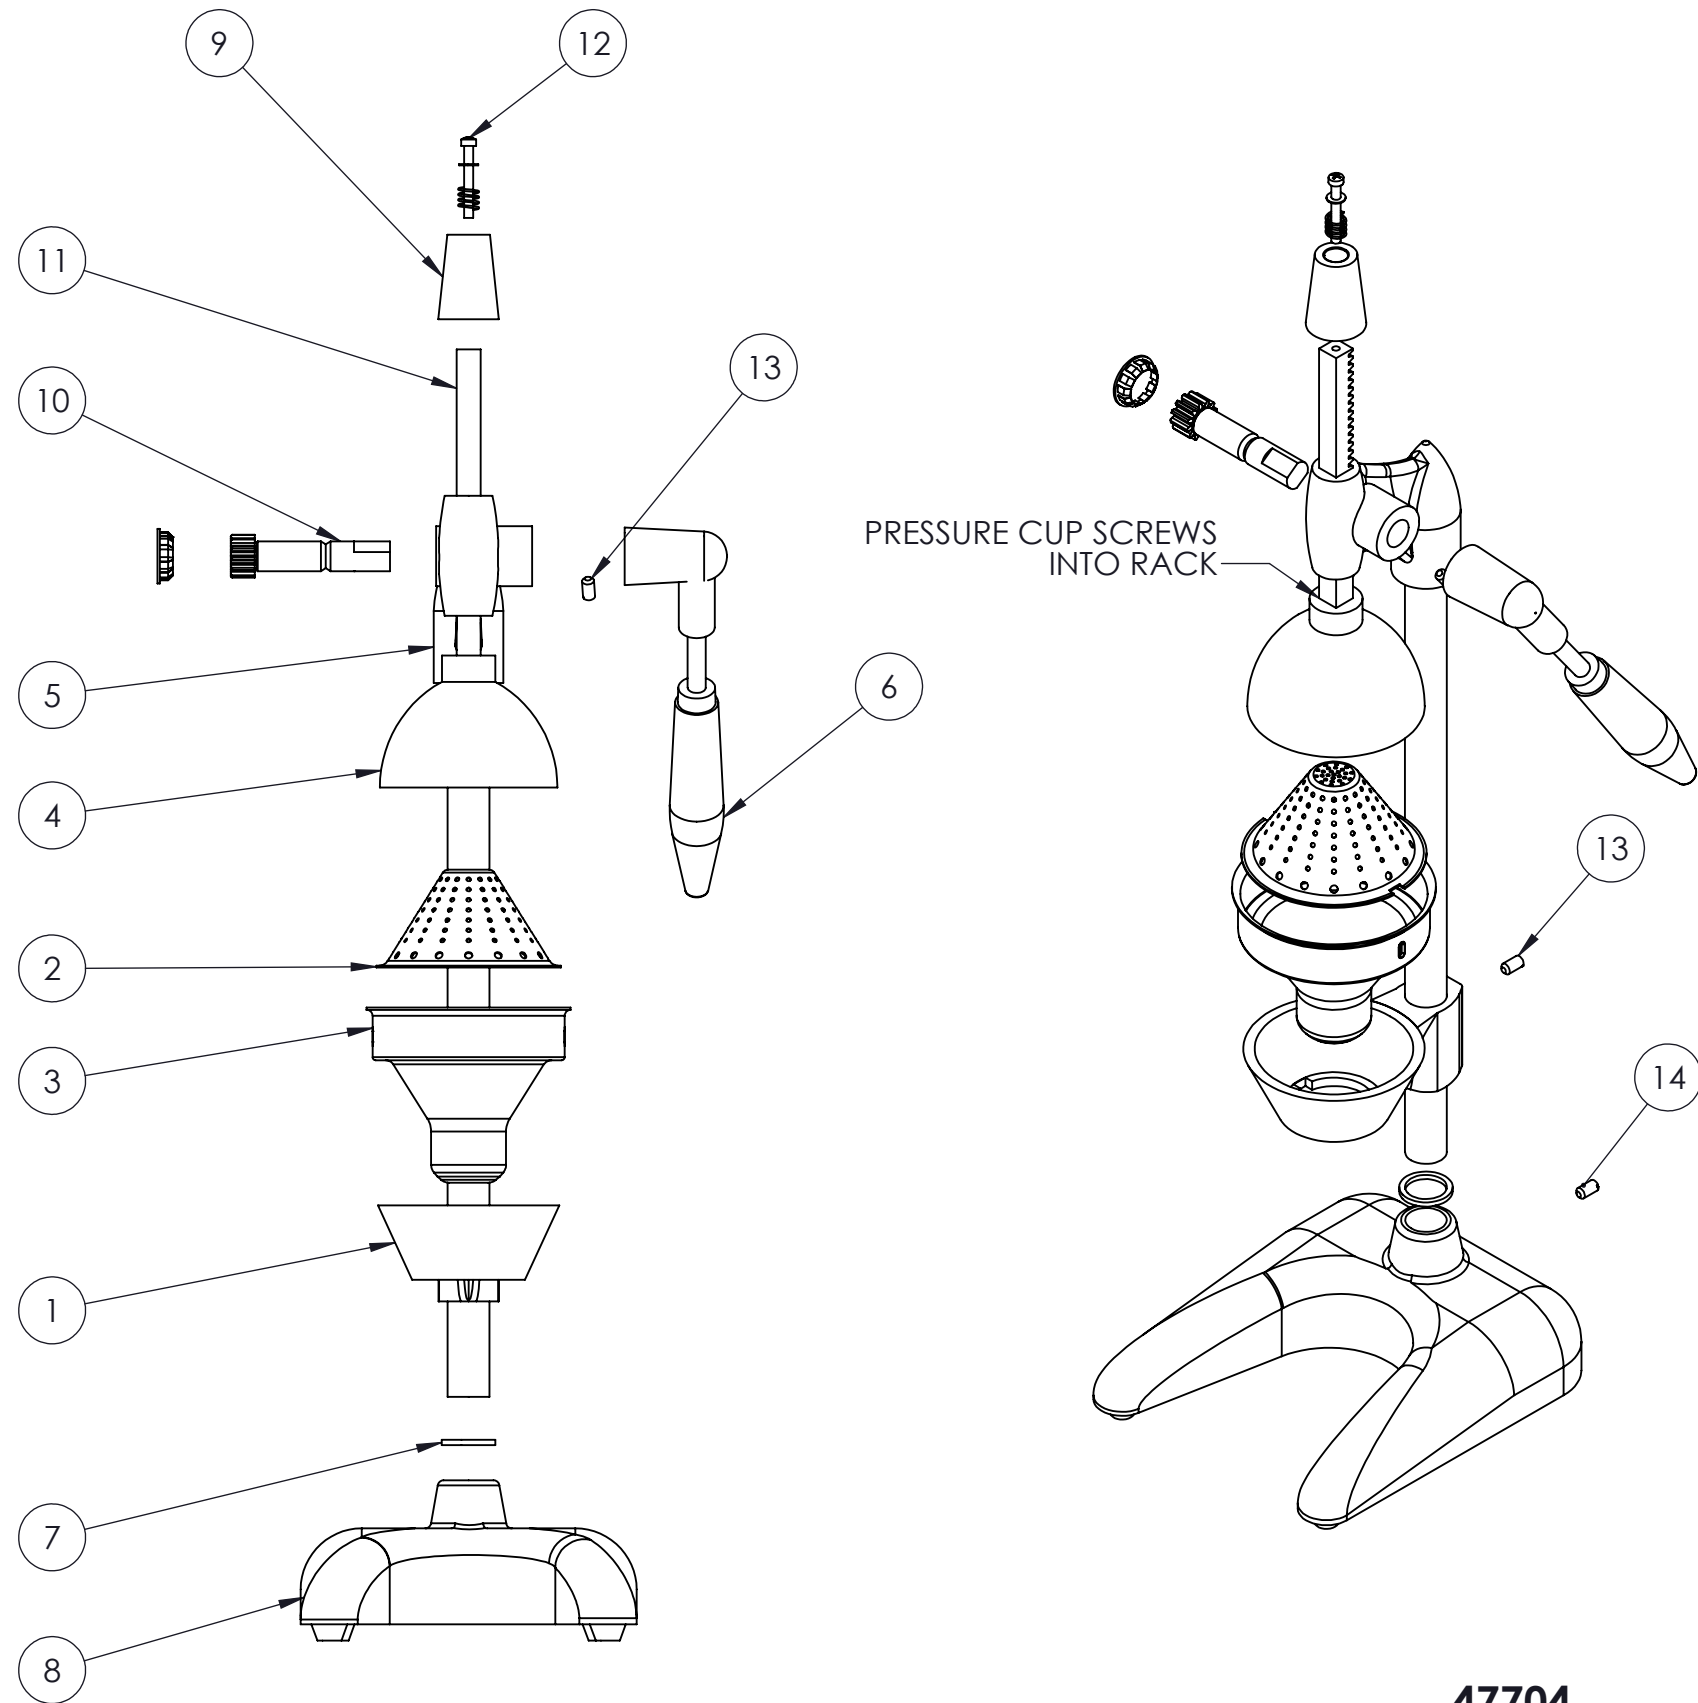

E-Z JUICE EXTRACTOR - ITEM NO. 47704			
ITEM NO.	PART NUMBER	DESCRIPTION	QTY.
1	45625-1	FUNNEL HOLDER	1
2	45626-2	STRAINER	1
3	45627-2	JUICER FUNNEL	1
4	45628-1	PRESSURE CUP	1
5	45629-1	HOUSING	1
6	45756-2	HANDLE ASSEMBLY	1
7	45783	WASHER FLAT 300 SERIES SS	1
8	21910-1	BASE ASSEMBLY-BLACK	1
9	21934-1	KNOB WOOD - JUICE EXTRACTOR	1
10	21939-1	PINION_GEAR	1
11	21941-1	RACK	1
12	-	SCREW #10-32 X 1 1/2"	1
13	-	SLOTTED SET SCREW 1/4-20 X 5/16"	2
14	-	SET SCREW 1/4-20 X 1/2"	1

**47704**