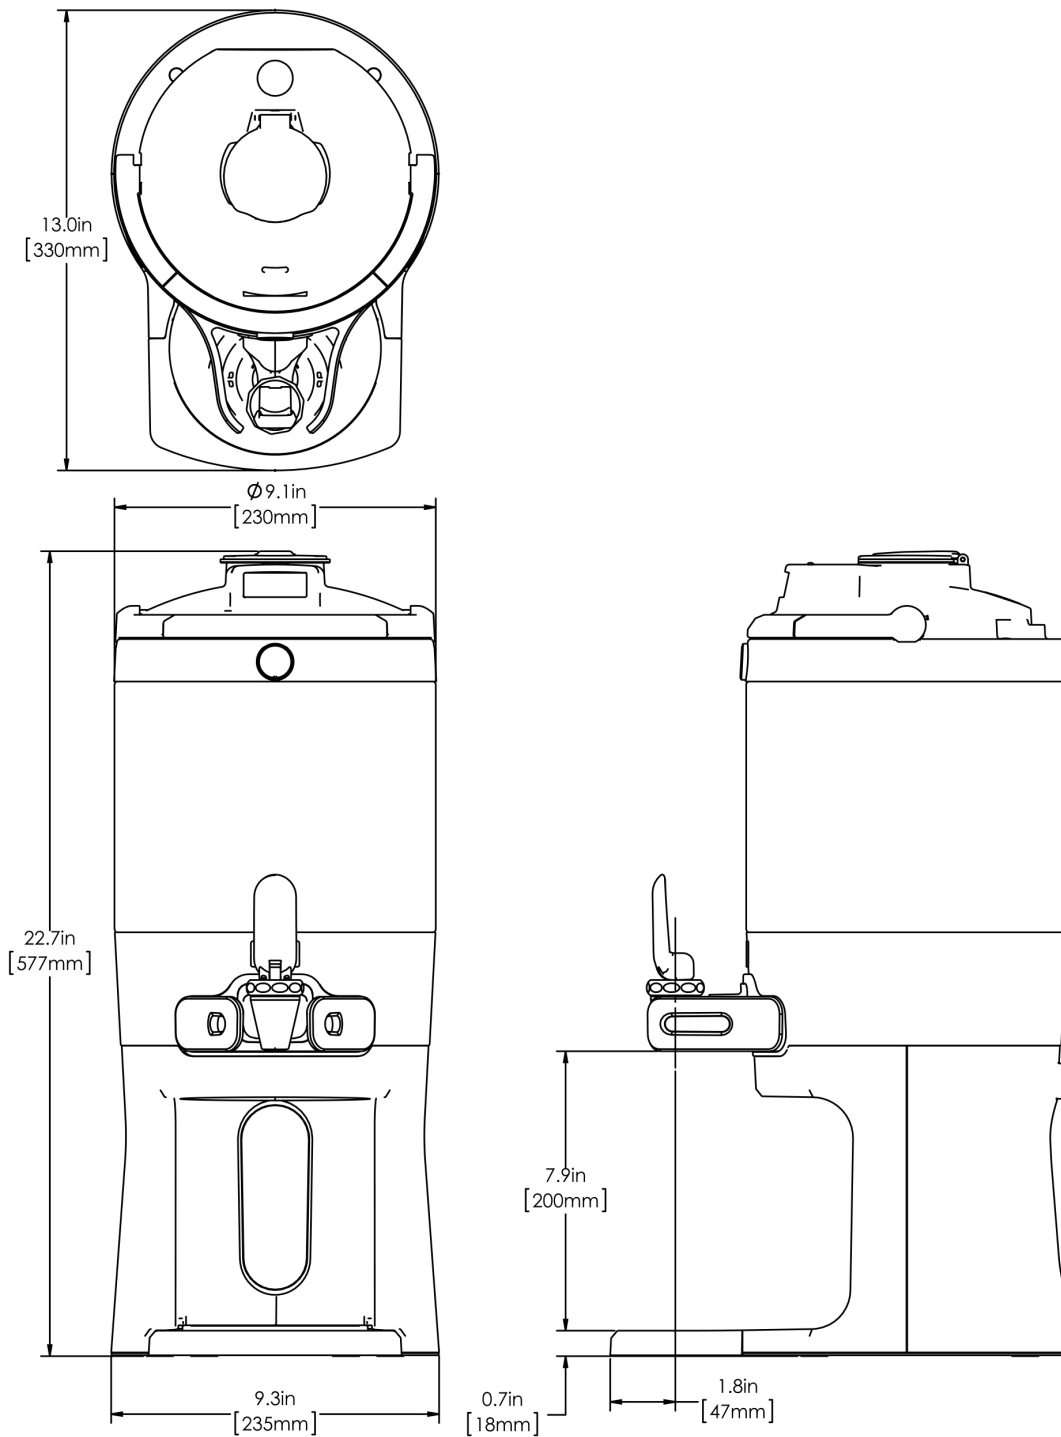

# 1.5Gal(5.7L) TF Srvr w/Base, DSG GEN3

Height: 22.7" Width: 9.3" Depth: 13.0"  
(57.7cm) (23.6cm) (33.0cm)

- Digital sight gauge operates on four easily replaceable AAA batteries with an average 1-year lifespan: display shows low battery symbol when replacement is needed
- Unique lid design allows the display to be forward or rear facing
- Volume indicator displays how much coffee is left inside the server
- Four-hour digital count-up timer
- Vacuum insulated to keep coffee hot for hours
- Brew-through design with flip lid cover
- Soft-grip bail handle for easy transportation
- Self-locking stand allows for multiple brewing and serving options
- Large cup clearance allows for dispensing into cups, decanters and thermal carafes
- Sturdy aluminum faucet guard keeps faucet area clean and protected
- Drip tray is easily removed for cleaning or to provide extra clearance for dispensing into pitchers
- Fast flow faucet
- Ideal for use with Twin or Single Infusion Series Brewers

## Holding Capacity

English	Metric
192 oz.	5.7 L

 **WARNING:**

BUNN® reserves the right to change specifications and product design without notice. Such revisions do not entitle the buyer to corresponding changes, improvements, additions or replacements for previously purchased equipment. For most current specifications and other info visit [bunn.com](http://bunn.com).

**Last Updated:**  
10/01/2021

	Unit			Shipping				
	Height	Width	Depth	Height	Width	Depth	Weight	Volume
English	22.7 in.	9.3 in.	13.0 in.	15.3 in.	11.9 in.	25.2 in.	14.600 lbs	2.654 ft <sup>3</sup>
Metric	57.7 cm	23.6 cm	33.0 cm	38.7 cm	30.3 cm	64.0 cm	6.623 kgs	0.075 m <sup>3</sup>