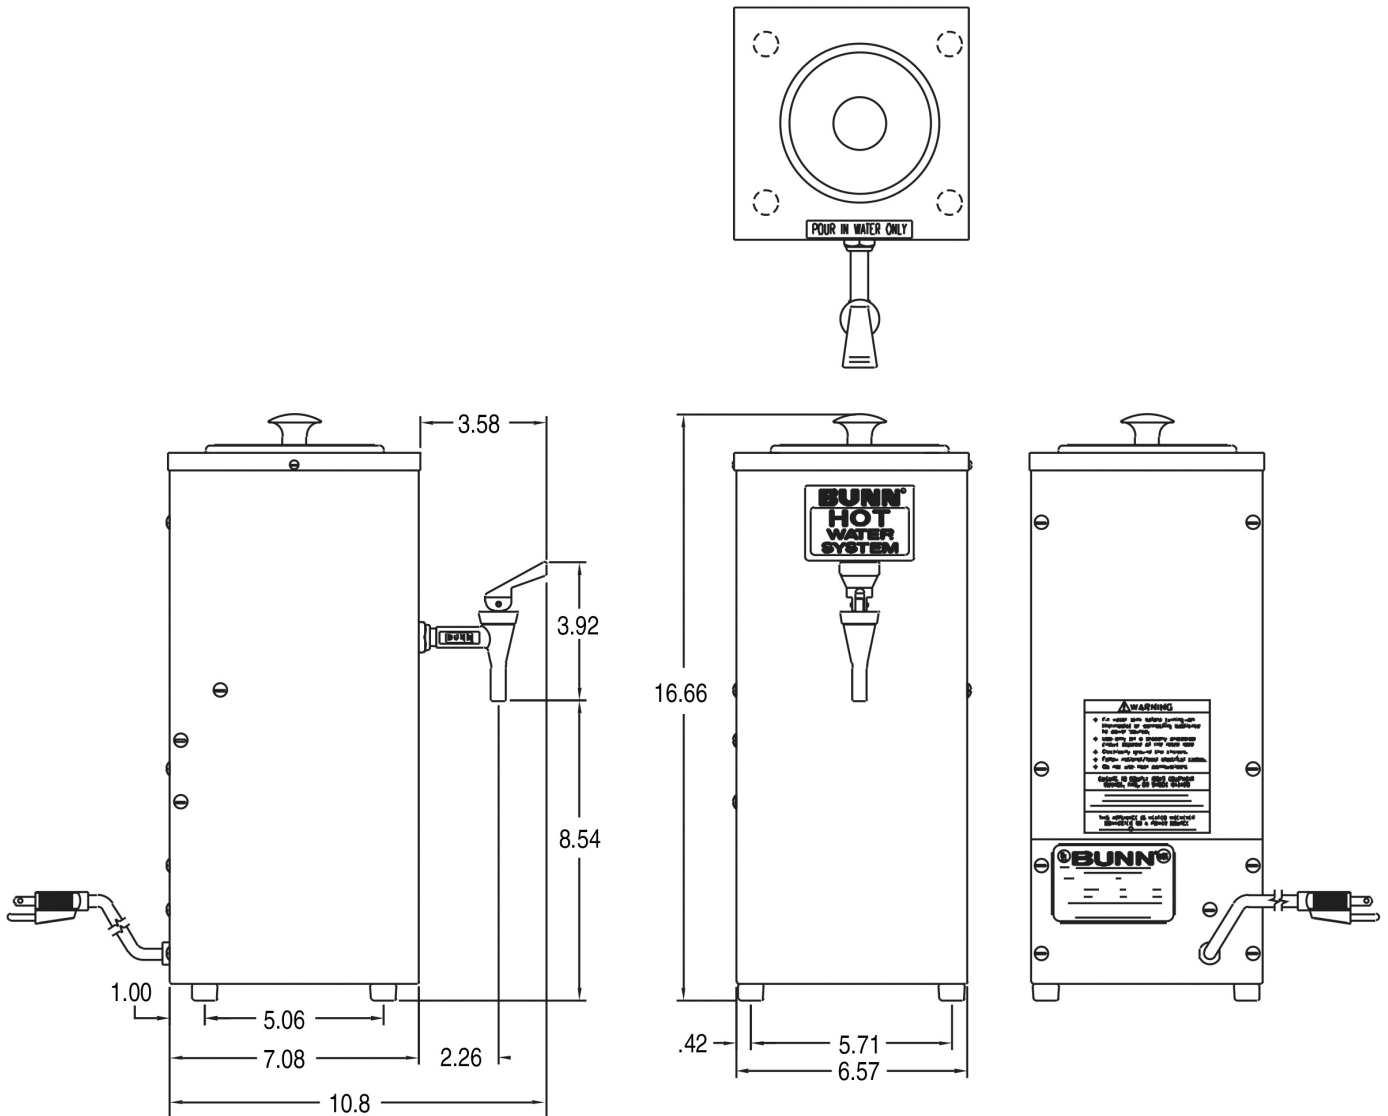

Agency:

Specifications

Product #: 02550.6000

Temp. Setting: 200°F (93.333°C)

Water Access: Not Plumbed

Finish: Stainless

Faucet: Upper

Additional Features

Last Updated:
03/22/2021

Unit				Shipping				
	Height	Width	Depth	Height	Width	Depth	Weight	Volume
English	16.9 in.	6.5 in.	10.8 in.	-	-	-	-	-
Metric	42.9 cm	16.5 cm	27.4 cm	-	-	-	-	-

BUNN® reserves the right to change specifications and product design without notice. Such revisions do not entitle the buyer to corresponding changes, improvements, additions or replacements for previously purchased equipment. For most current specifications and other info visit bunn.com.