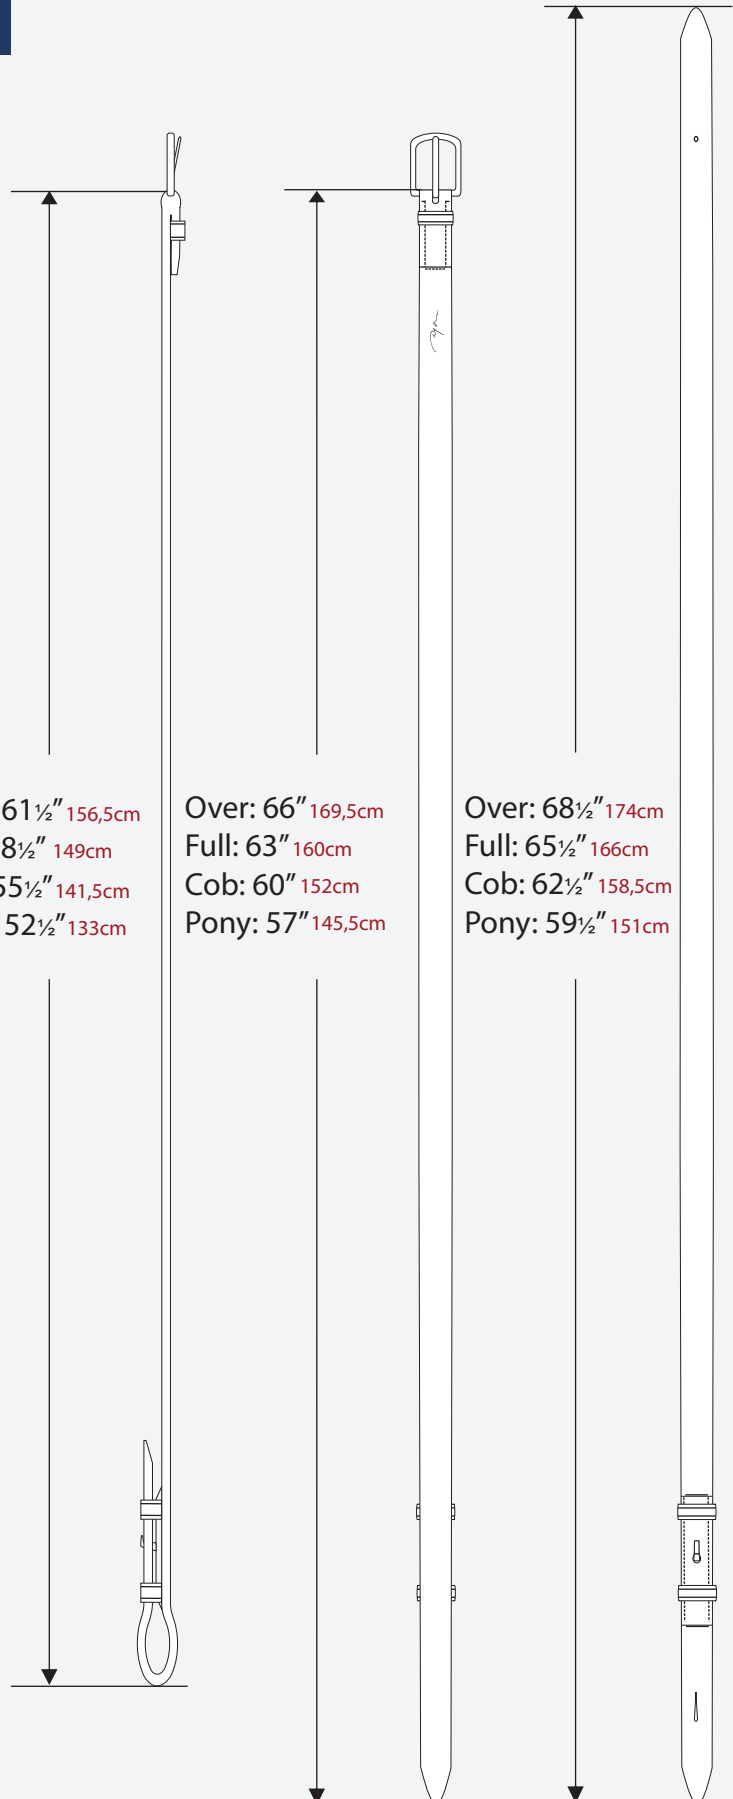

# REINS SIZES

ALL MODELS :

- Dyon collection
- New English collection
- Working collection (except Working Curb Reins)
- Hunter Collection
- La Cense Collection

# REINS SIZES

ALL MODELS :

Dressage Flat collection  
Dressage Round collection

Over: 61 1/2" 156,5cm  
Full: 58 1/2" 149cm  
Cob: 55 1/2" 141,5cm  
Pony: 52 1/2" 133cm

Over: 66" 169,5cm  
Full: 63" 160cm  
Cob: 60" 152cm  
Pony: 57" 145,5cm

Over: 68 1/2" 174cm  
Full: 65 1/2" 166cm  
Cob: 62 1/2" 158,5cm  
Pony: 59 1/2" 151cm