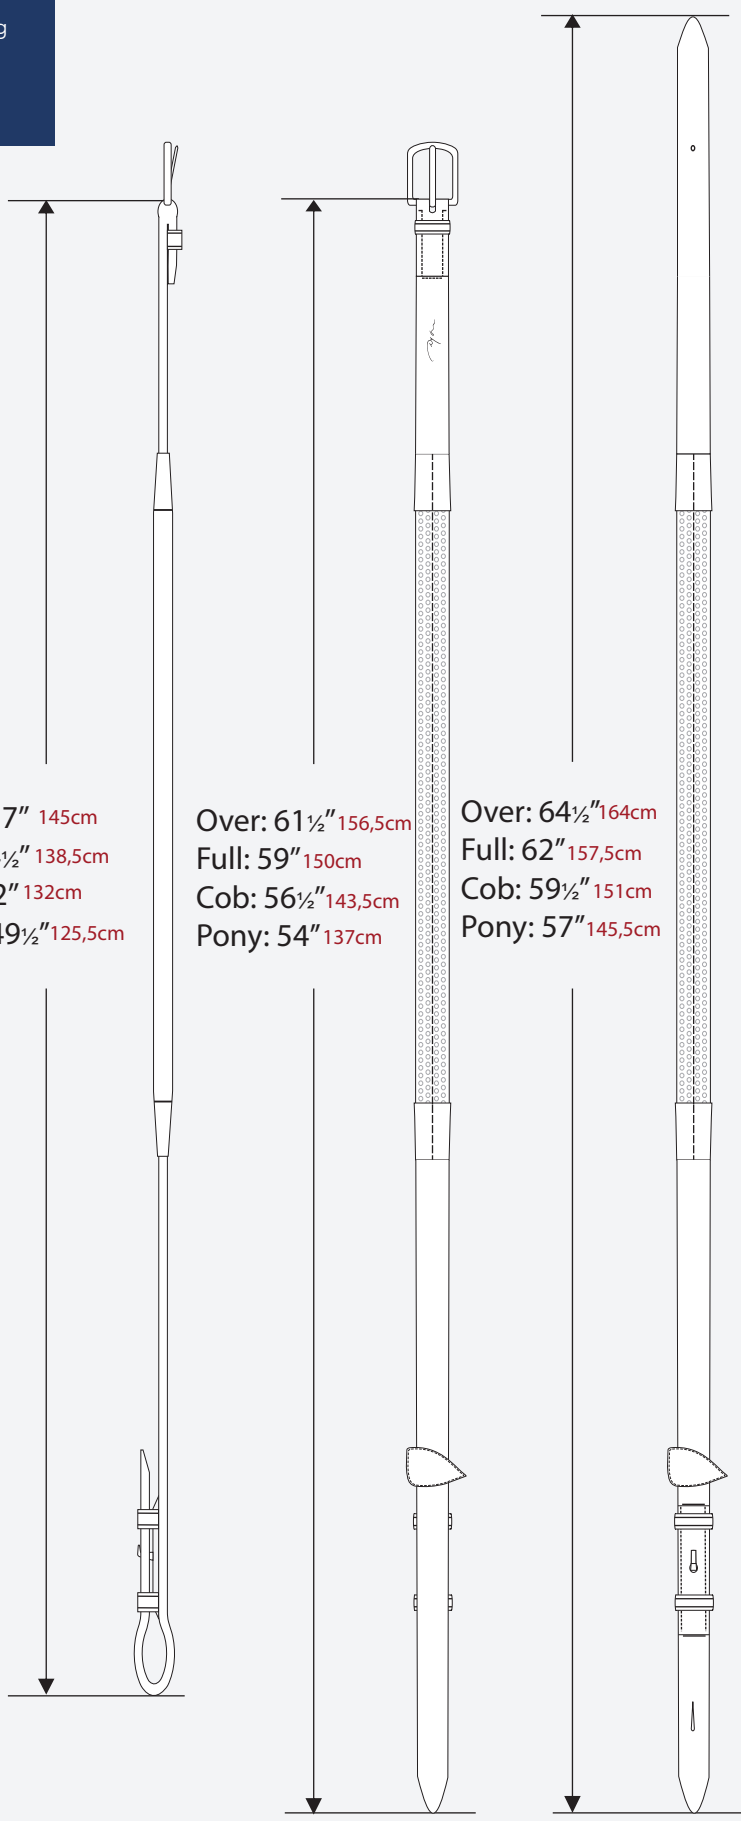

# REINS SIZES

ALL MODELS :

- Dyon collection
- New English collection
- Working collection (except Working Curb Reins)
- Hunter Collection
- La Cense Collection

# REINS SIZES

ALL MODELS :

Dressage Flat collection  
Dressage Round collection

Over: 61 1/2" 156,5cm  
Full: 58 1/2" 149cm  
Cob: 55 1/2" 141,5cm  
Pony: 52 1/2" 133cm

Over: 66" 169,5cm  
Full: 63" 160cm  
Cob: 60" 152cm  
Pony: 57" 145,5cm

Over: 68 1/2" 174cm  
Full: 65 1/2" 166cm  
Cob: 62 1/2" 158,5cm  
Pony: 59 1/2" 151cm