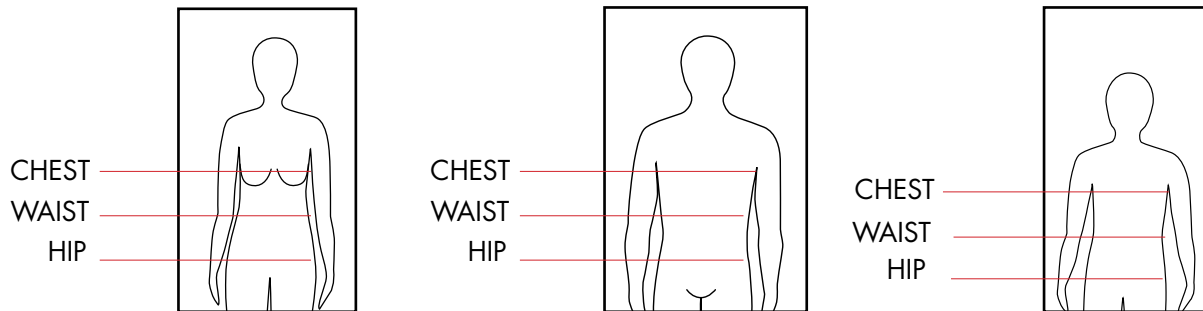

KINGSLAND

EQUESTRIAN

BODY MEASUREMENT STANDARD

The measurements should be taken directly on the body in inches.

- Chest width measured where the bust is the largest and often with bra on
- Waist width measured where the waist is smallest
- Hip measurement measured where you are widest

Size Guide Ladies Tops/Jackets (curved fit) in Inches

	XXS	XS	S	M	L	XL
CHEST	28.3 - 29.9	30 - 31.5	33 - 34.6	36.2 - 37.8	39.3 - 40.9	43.7 - 45.2
WAIST	22 - 23.6	23.6 - 25.2	26.7 - 28.3	29.9 - 31.5	33 - 34.6	37 - 39.4
HIP	31.5 - 33	33 - 34.6	36.2 - 37.8	39.3 - 40.9	42.5 - 44	46 - 43

Size Guide Mens Tops/Jackets (straight fit) in Inches

	XS	S	M	L	XL	XXL
CHEST	31.5 - 33	34.6 - 36.2	37.8 - 39.4	41 - 42.5	44 - 45.6	47.2 - 48.8
WAIST	26.7 - 28.3	29.9 - 31.5	33 - 34.6	36.2 - 38.2	40.1 - 42.1	44 - 46
HIP	32.3 - 33.8	35.4 - 37	38.6 - 40.1	41.7 - 43.3	46.4 - 47.2	50 - 51.6

Size Guide Unisex Tops/Jackets (straight fit) in Inches

	XXXS	XXS	XS	S	M	L	XL	XXL
CHEST	29.5 - 30.7	31.1 - 32.3	32.6 - 33.8	34.2 - 35.4	35.8 - 37.8	38.2 - 40.5	40.9 - 43.3	43.7 - 45.6
WAIST	24.8 - 26	26.4 - 27.5	27.9 - 29.1	29.5 - 30.7	31.1 - 32.3	32.6 - 35	35.4 - 37.8	38.2 - 40.5
HIP	31.8 - 33	33.5 - 34.6	35 - 36.2	36.6 - 37.8	38.2 - 39.4	39.7 - 42.1	41.7 - 44.9	45.3 - 47.6