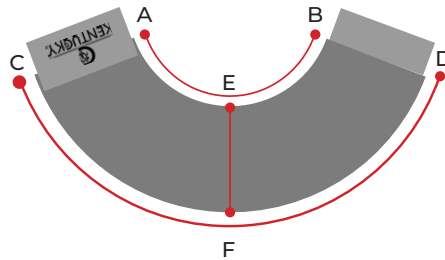

Overreach Boots Size Chart

OVERREACH BOOTS WITHOUT SHEEPSKIN

SIZE	AB	CD	EF
MEDIUM :	22	39	10
LARGE :	22	42	10
EXTRA LARGE :	25	49	11
EXTRA EXTRA : LARGE	28	51	12

*measurements in cm

OVERREACH BOOTS WITH SHEEPSKIN

SIZE	AB	CD	EF
MEDIUM :	29	41	11
LARGE :	30	45	11
EXTRA LARGE :	31	49	13
EXTRA EXTRA : LARGE	32	53	14

*measurements in cm