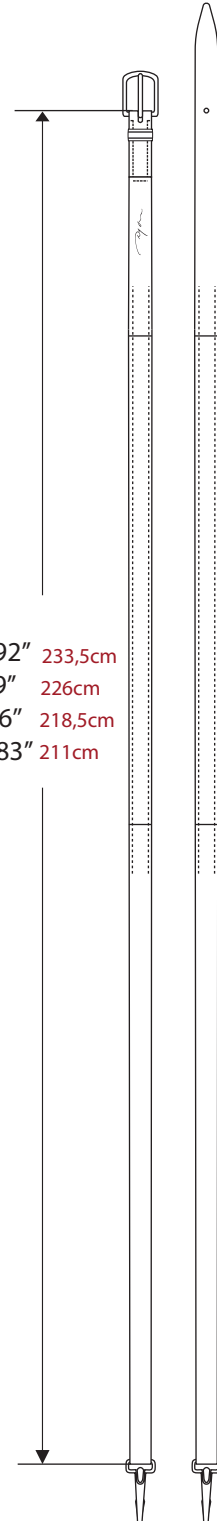

DRAW REINS SIZE
NEW ENGLISH
COLLECTION

NE08B
Rope Draw Reins

DRAW REINS SIZE WORKING COLLECTION

Over: 89" 226cm
Full: 86" 218,5cm
Cob: 83" 211cm
Pony: 80" 203,5cm

WO08A
Full Leather Draw Reins

Over: 97" 242,5cm
Full: 94" 235cm
Cob: 91" 227,5cm
Pony: 88" 220cm

WO08B
Rope Draw Reins

Over: 92" 233,5cm
Full: 89" 226cm
Cob: 86" 218,5cm
Pony: 83" 211cm

WO08C
Hunter Draw Reins

DRAW REINS SIZE US COLLECTION

US08A
Full Leather Draw Reins