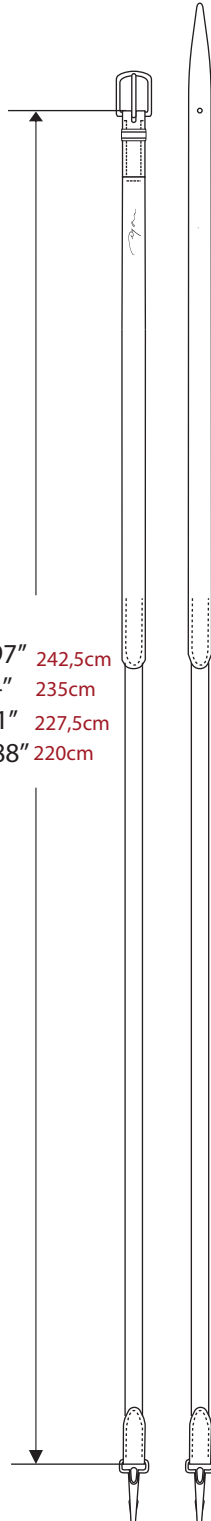

DRAW REINS SIZE
NEW ENGLISH
COLLECTION

NE08B
Rope Draw Reins

DRAW REINS SIZE WORKING COLLECTION

Over: 89" 226cm
Full: 86" 218,5cm
Cob: 83" 211cm
Pony: 80" 203,5cm

WO08A
Full Leather Draw Reins

Over: 97" 242,5cm
Full: 94" 235cm
Cob: 91" 227,5cm
Pony: 88" 220cm

WO08B
Rope Draw Reins

Over: 92" 233,5cm
Full: 89" 226cm
Cob: 86" 218,5cm
Pony: 83" 211cm

WO08C
Hunter Draw Reins

DRAW REINS SIZE US COLLECTION

US08A
Full Leather Draw Reins