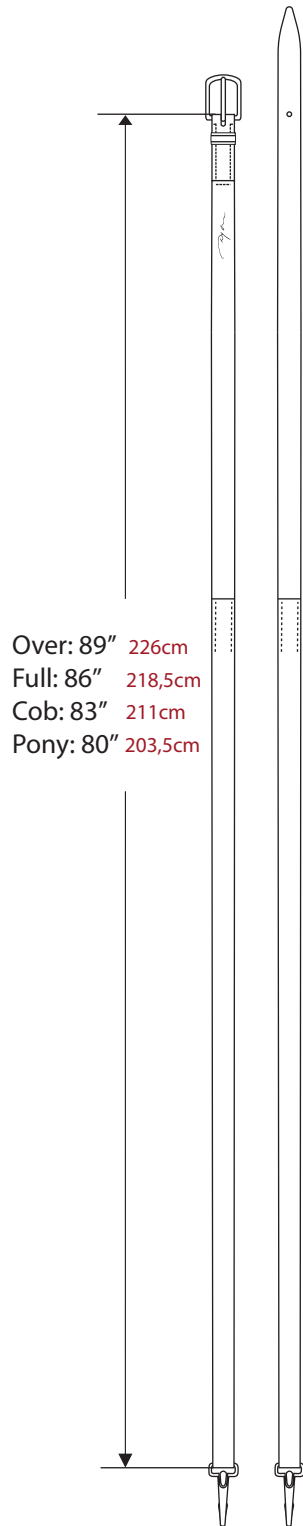

DRAW REINS SIZE
NEW ENGLISH
COLLECTION

NE08B
Rope Draw Reins

DRAW REINS SIZE WORKING COLLECTION

Over: 89" 226cm
Full: 86" 218,5cm
Cob: 83" 211cm
Pony: 80" 203,5cm

WO08A
Full Leather Draw Reins

Over: 97" 242,5cm
Full: 94" 235cm
Cob: 91" 227,5cm
Pony: 88" 220cm

WO08B
Rope Draw Reins

Over: 92" 233,5cm
Full: 89" 226cm
Cob: 86" 218,5cm
Pony: 83" 211cm

WO08C
Hunter Draw Reins

DRAW REINS SIZE US COLLECTION

US08A
Full Leather Draw Reins