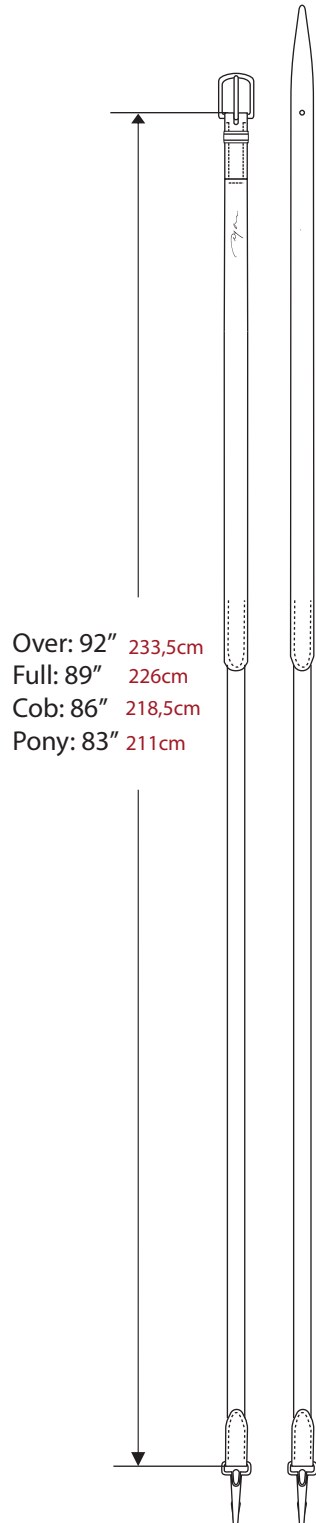

DRAW REINS SIZE
NEW ENGLISH
COLLECTION

NE08B
Rope Draw Reins

DRAW REINS SIZE WORKING COLLECTION

Over: 89" 226cm
Full: 86" 218,5cm
Cob: 83" 211cm
Pony: 80" 203,5cm

WO08A
Full Leather Draw Reins

Over: 97" 242,5cm
Full: 94" 235cm
Cob: 91" 227,5cm
Pony: 88" 220cm

WO08B
Rope Draw Reins

Over: 92" 233,5cm
Full: 89" 226cm
Cob: 86" 218,5cm
Pony: 83" 211cm

WO08C
Hunter Draw Reins

DRAW REINS SIZE US COLLECTION

US08A
Full Leather Draw Reins