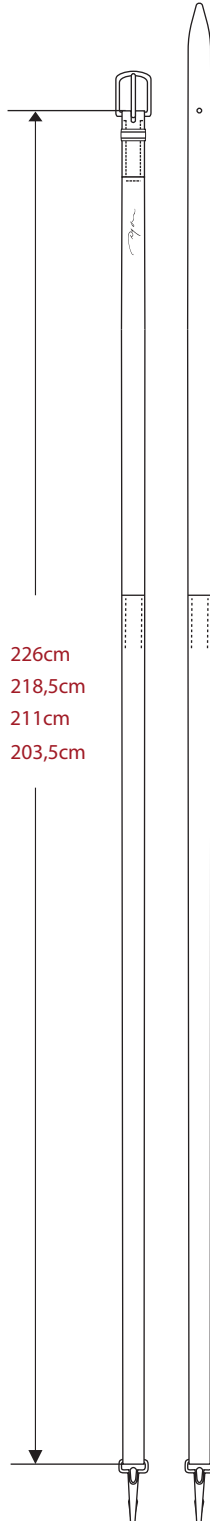

DRAW REINS SIZE
NEW ENGLISH
COLLECTION

NE08B
Rope Draw Reins

DRAW REINS SIZE WORKING COLLECTION

Over: 89" 226cm
Full: 86" 218,5cm
Cob: 83" 211cm
Pony: 80" 203,5cm

WO08A
Full Leather Draw Reins

Over: 97" 242,5cm
Full: 94" 235cm
Cob: 91" 227,5cm
Pony: 88" 220cm

WO08B
Rope Draw Reins

Over: 92" 233,5cm
Full: 89" 226cm
Cob: 86" 218,5cm
Pony: 83" 211cm

WO08C
Hunter Draw Reins

DRAW REINS SIZE US COLLECTION

US08A
Full Leather Draw Reins