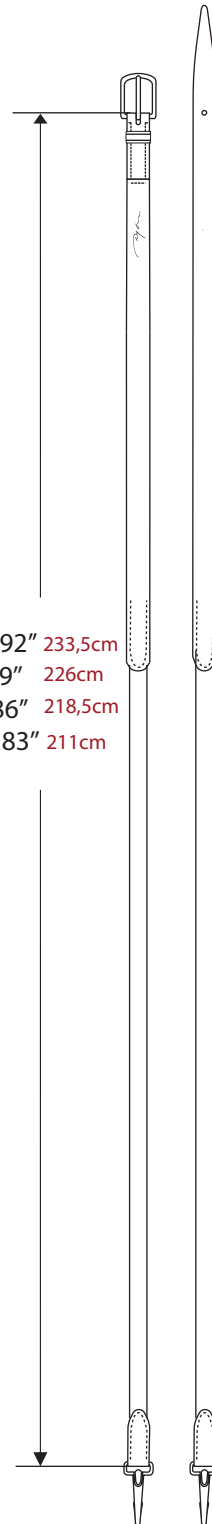

DRAW REINS SIZE DYON COLLECTION

Over: 89" 226cm
Full: 86" 218,5cm
Cob: 83" 211cm
Pony: 80" 203,5cm

DY08A
Full Leather Draw Reins

Over: 92" 233,5cm
Full: 89" 226cm
Cob: 86" 218,5cm
Pony: 83" 211cm

DY08B
Rope Draw Reins