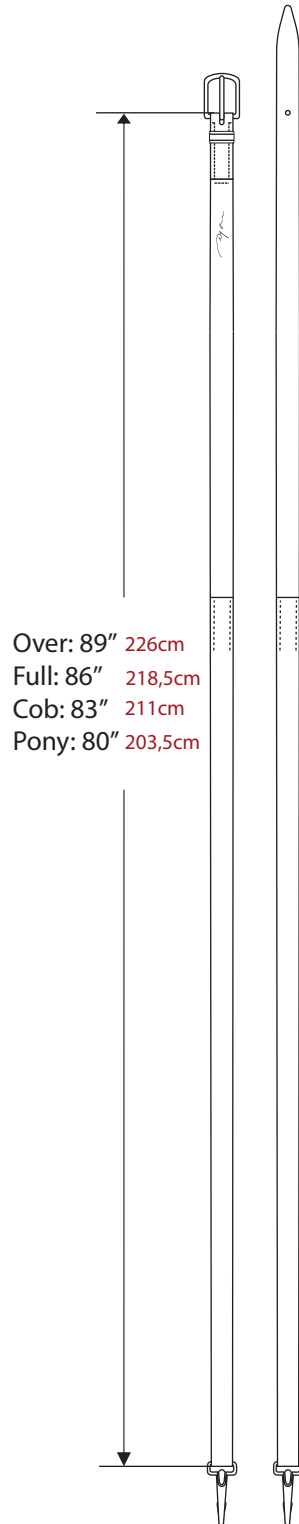

DRAW REINS SIZE DYON COLLECTION

Over: 89" 226cm
Full: 86" 218,5cm
Cob: 83" 211cm
Pony: 80" 203,5cm

DY08A
Full Leather Draw Reins

Over: 92" 233,5cm
Full: 89" 226cm
Cob: 86" 218,5cm
Pony: 83" 211cm

DY08B
Rope Draw Reins