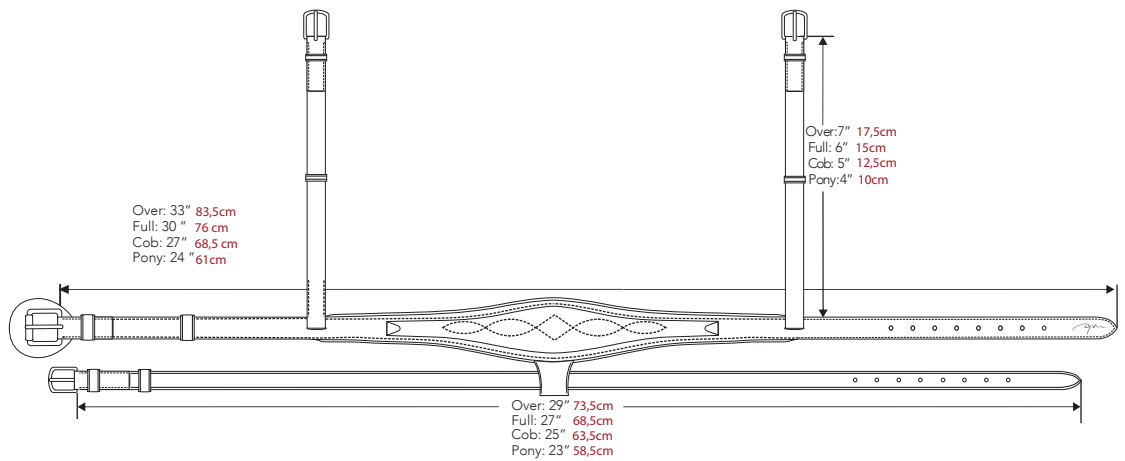

BRIDLE SIZES WITH CLASSIC NOSEBAND

ALL MODELS :

- Dyon collection
- New English collection
- Working collection
- Dressage flat collection
- US collection

HEADPIECE

BROWBAND

NOSEBAND

CHEEKPIECE