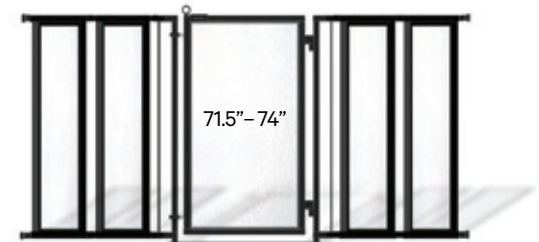

SIGNATURE SERIES

Signature Series Standard
Model #: FG3236

Signature Series Wide
Model #: FG3652

Signature Series Extra Wide
Model #: FG5260

DESIGNER SERIES

Designer Series Standard
Model #: FG6065

Designer Series Wide
Model #: FG65715

Designer Series Extra Wide
Model #: FG71574

ONE-FINGER FINIAL LATCH
and easy-close doors

ONGOING COLLECTION
of original art screens
to interchange

EXTENSIONS
to reach up to 74"

DURABLE YET LIGHTWEIGHT
aluminum framing