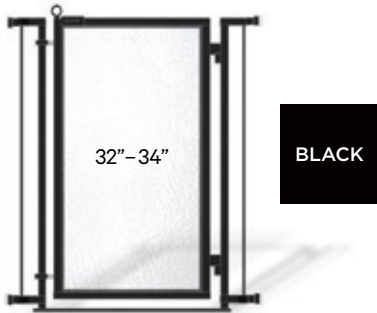

LINEAR LACE
Gray or White

MODERN LINES

BLACK

Model #: FG-10