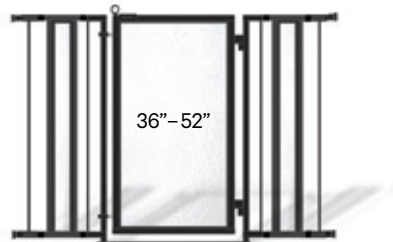

Signature Series Wide
Model #: FG3652