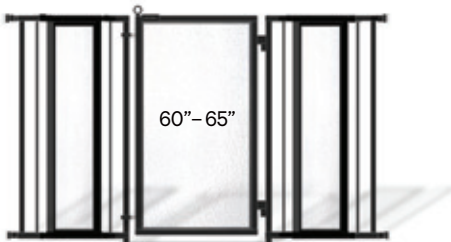

SIGNATURE SERIES

Signature Series Standard
Model #: FG3236

Signature Series Wide
Model #: FG3652

Signature Series Extra Wide
Model #: FG5260

DESIGNER SERIES

Designer Series Standard
Model #: FG6065

Designer Series Wide
Model #: FG65715

Designer Series Extra Wide
Model #: FG71574

ONE-FINGER FINIAL LATCH
and easy-close doors

ONGOING COLLECTION
of original art screens
to interchange

EXTENSIONS
to reach up to 74"

DURABLE YET LIGHTWEIGHT
aluminum framing