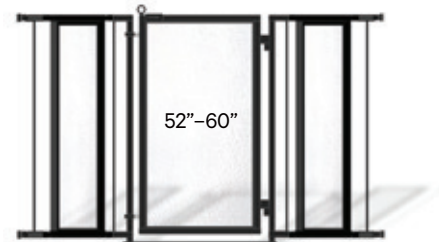

Signature Series Extra Wide
Model #: FG5260