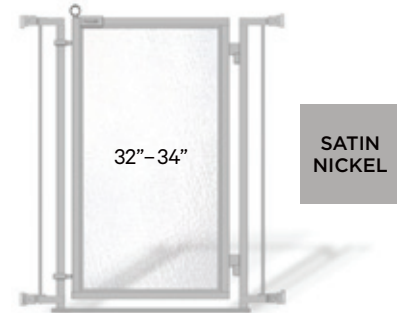

TRELLIS

WILLOW BRANCHES

SATIN NICKEL

Model #: FG-10