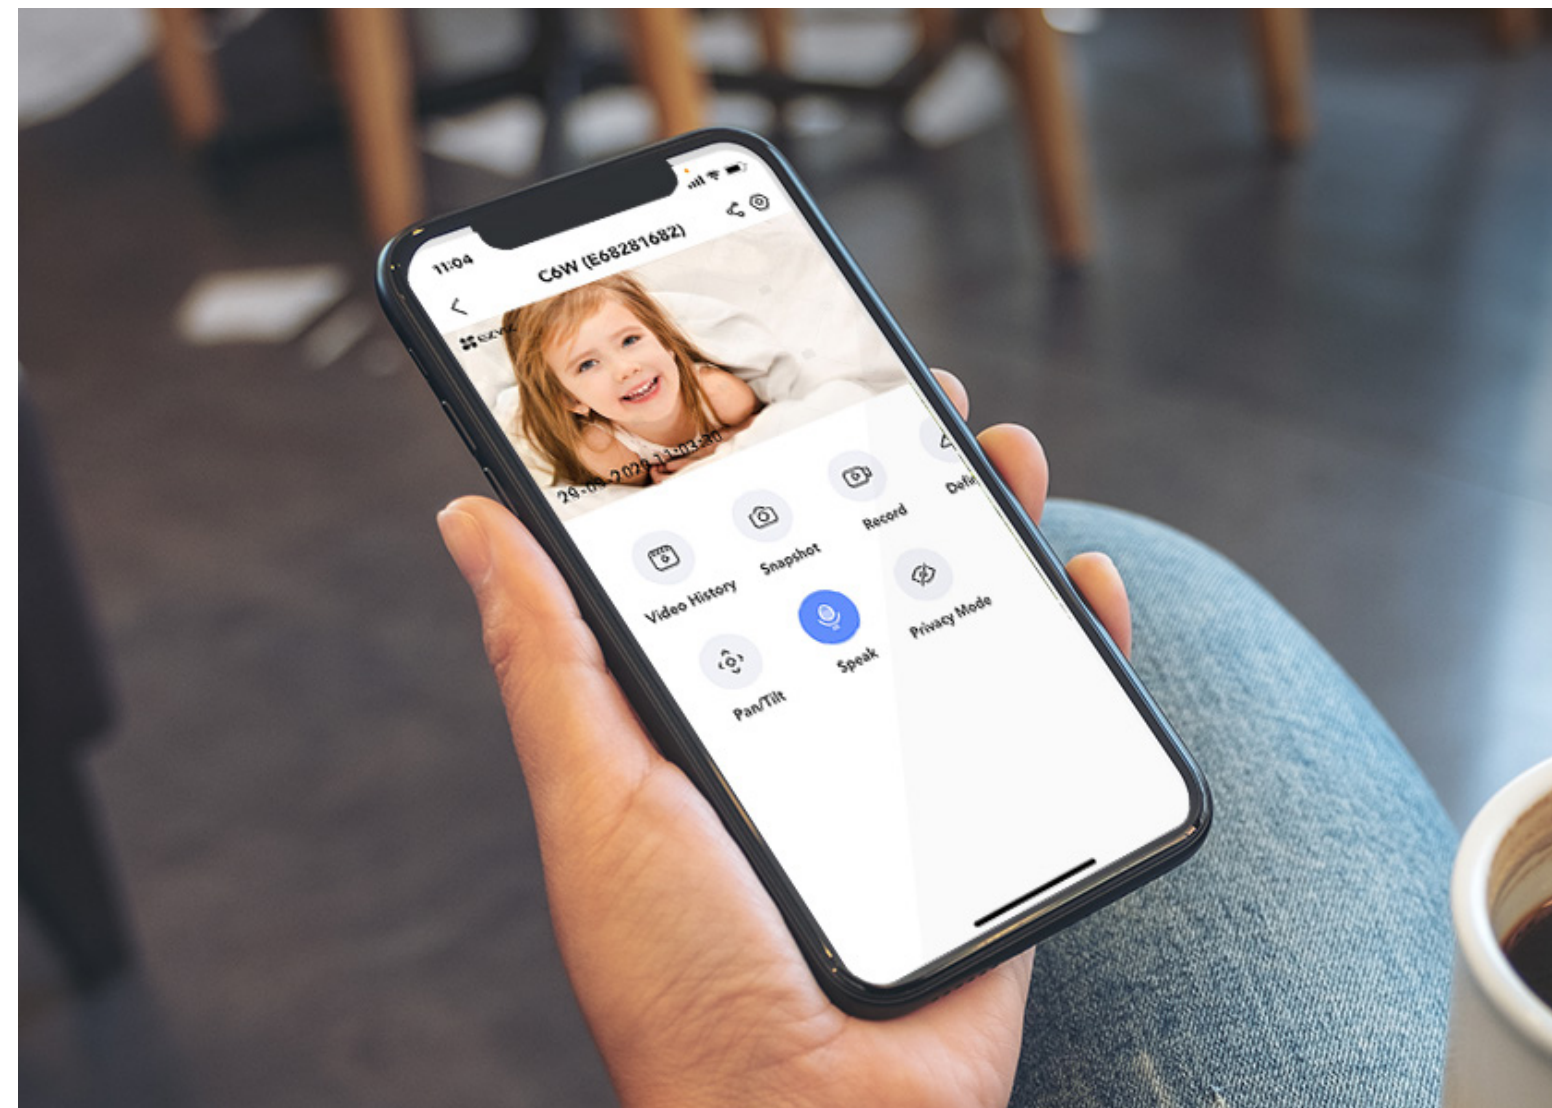

## Auto-zoom motion tracking, especially for human movements.

After enabling the auto-zoom tracking function, the camera automatically zooms in up to 4 times to track a moving object so you can easily tell what's going on when viewing live. In the app, it also offers the option to track motion that is specifically human.

## Two-way talk.

---

Use the EZVIZ App on your mobile device to call home when you are away. You'll love the opportunity to have a two-way conversation now that both sides can speak to and hear each other – just like a normal phone call.

## See clearer, even in the dark.

---

The C6W camera uses two powerful infrared lights to render sharp nighttime imaging up to 10 meters away. It is smart enough to automatically switch between day and night vision so you can rest assured knowing your home and belongings are protected 24/7.