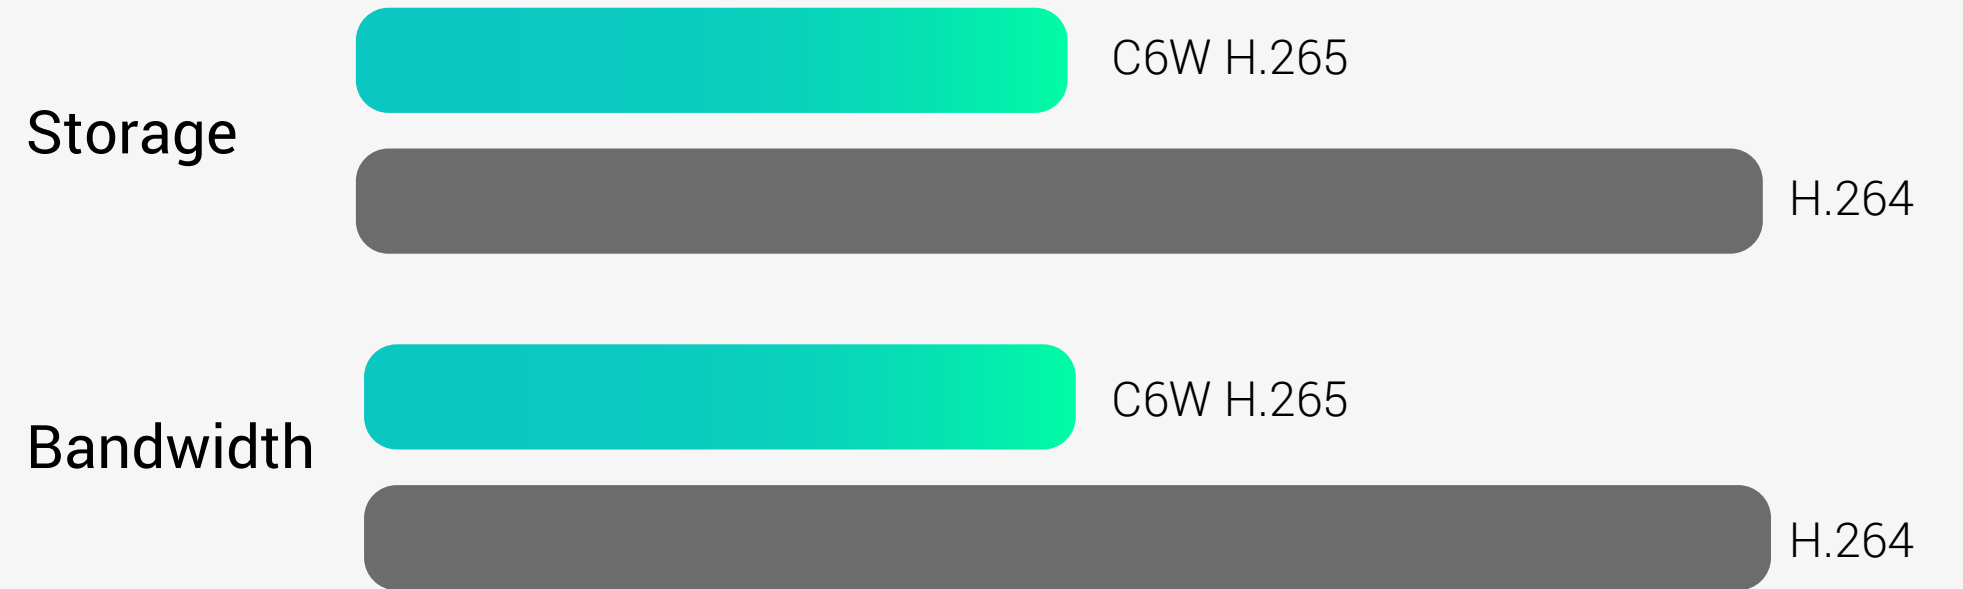

H.265 Video Compression

The camera features the advanced H.265 video compression technology, achieving better video quality with only half the bandwidth and half the storage space of the previous H.264 video compression standard.