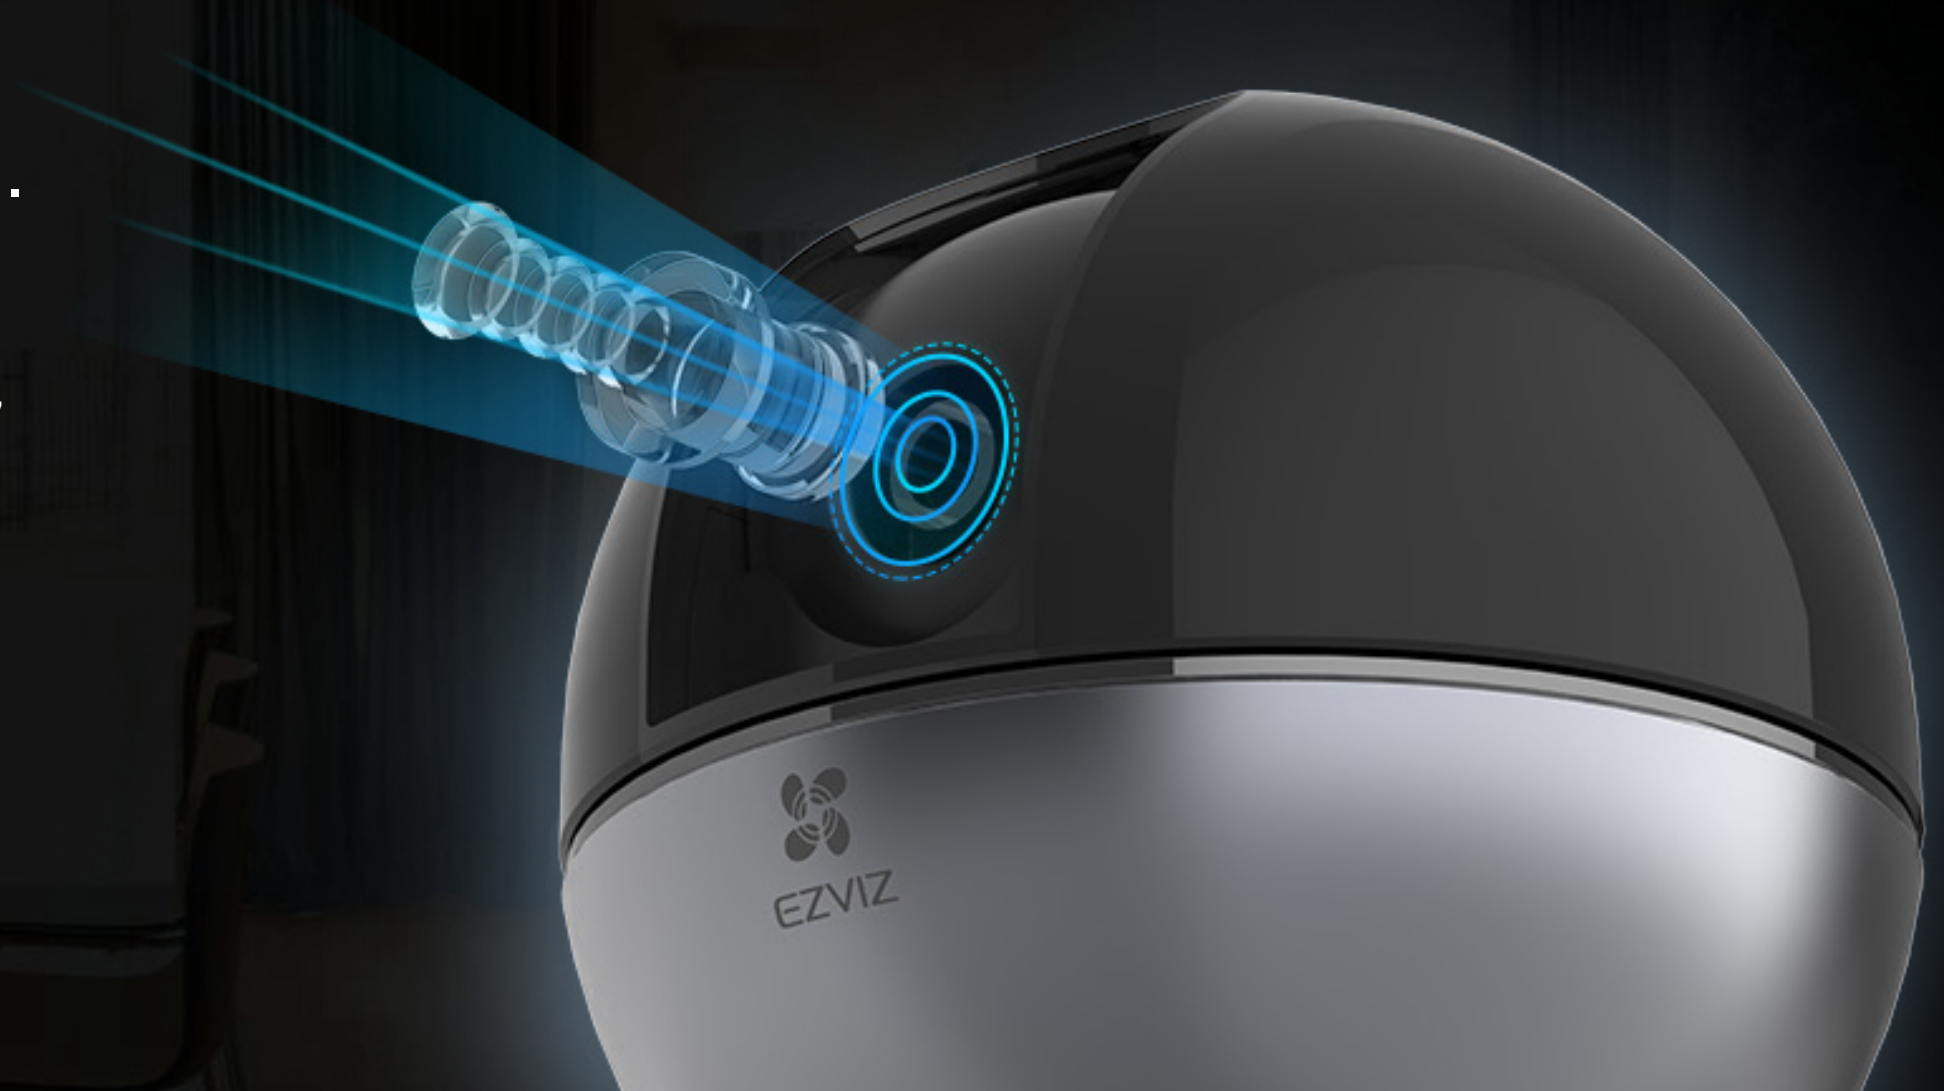

## Pan & Tilt Wi-Fi Camera

### The décor that protects your home.

Elegant and versatile, the C6W camera is all the protection you need for a large home. It records in 2K resolution and automatically tracks motion in 4x zoom to make sure nothing escapes the eye.

## Records every corner in 2K resolution.

The small but powerful camera records images in 2K resolution, rendering crisp details even in 4x digital zoom.

## Auto-zoom motion tracking, especially for human movements.

After enabling the auto-zoom tracking function, the camera automatically zooms in up to 4 times to track a moving object so you can easily tell what's going on when viewing live. In the app, it also offers the option to track motion that is specifically human.