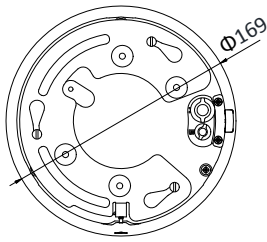

Order Model

DS-2DE4A204IW-DE (2.8-12mm), 12 VDC & PoE+ (802.3at, class4)

Dimensions

Unit: mm