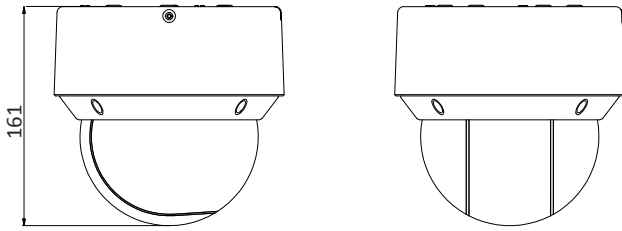

Order Model

DS-2DE4A204IW-DE (2.8-12mm), 12 VDC & PoE+ (802.3at, class4)

Dimensions

Unit: mm