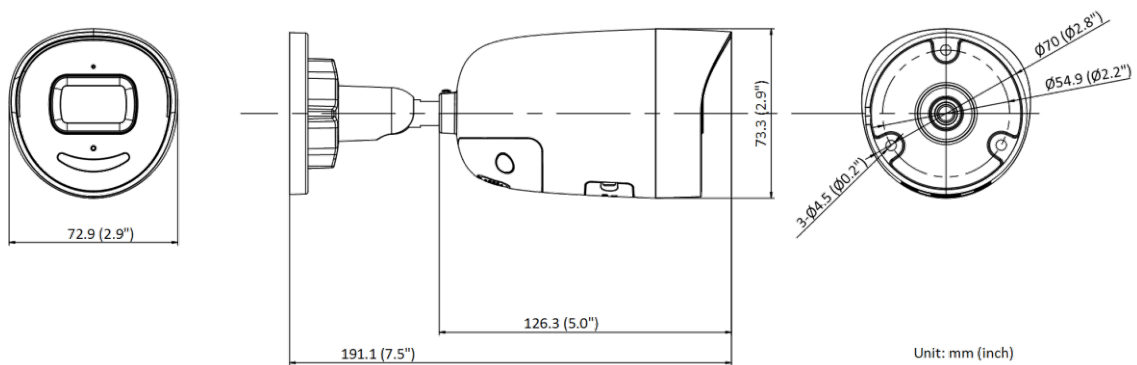

▪ **Dimension**

Unit: mm (inch)

▪ **Accessory**

▪ **Optional**

DS-1280ZJ-XS

Junction Box

Distributed by

ONLY THE BEST DEALS FOR SECURITY PRODUCTS

SECUREON.COM.AU

P 1300 888 767

HIKVISION®

Headquarters

No.555 Qianmo Road, Binjiang District,
Hangzhou 310051, China
T +86-571-8807-5998
overseasbusiness@hikvision.com

Hikvision USA
T +1-909-895-0400
sales.usa@hikvision.com

Hikvision Australia
T +61-2-8599-4233
salesau@hikvision.com

Hikvision India
T +91-22-28469900
sales@pramahikvision.com

Hikvision Canada
T +1-866-200-6690
sales.canada@hikvision.com

Hikvision Thailand
T +662-275-9949
sales.thailand@hikvision.com

Hikvision Europe
T +31-23-5542770
sales.eu@hikvision.com

Hikvision Italy
T +39-0438-6902
info.it@hikvision.com

Hikvision Brazil
T +55 11 3318-0050
Latam.support@hikvision.com

Hikvision Turkey
T +90 (216)521 7070- 7074
sales.tr@hikvision.com

Hikvision Malaysia
T +601-7652-2413
sales.my@hikvision.com

Hikvision UK & Ireland
T +01628-902140
sales.uk@hikvision.com

Hikvision South Africa
Tel: +27 (10) 0351172
sale.africa@hikvision.com

Hikvision France
T +33(0)1-85-330-450
info.fr@hikvision.com

Hikvision Kazakhstan
T +7-727-9730667
nikia.panfilov@hikvision.ru

Hikvision Vietnam
T +84-974270888
sales.vt@hikvision.com

Hikvision UAE
T +971-4-4432090
salesme@hikvision.com

Hikvision Singapore
T +65-6684-4718
sg@hikvision.com

Hikvision Spain
T +34-91-737-16-55
info.es@hikvision.com

Hikvision Tashkent
T +99-87-1238-9438
uzb@hikvision.ru

Hikvision Hong Kong
T +852-2151-1761
info.hk@hikvision.com

Hikvision Russia
T +7-495-669-67-99
saleru@hikvision.com

Hikvision Korea
T +82-(0)31-731-8817
sales.korea@hikvision.com

Hikvision Poland
T +48-22-460-01-50
info.pl@hikvision.com

Hikvision Indonesia
T +62-21-2933759
Sales.Indonesia@hikvision.com

Hikvision Colombia
sales.colombia@hikvision.com