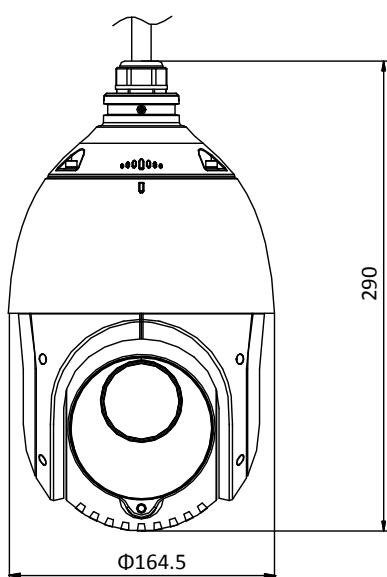

Protection Level	IP66 Standard, 4000V Lightning Protection, Surge Protection and Voltage Transient Protection
Material	ADC 12, PC, PC+10% GF
Dimensions	Φ 164.5 mm × 290 mm (Φ 6.48" × 11.42")
Weight	Approx. 2 kg (4.41 lb)

DORI

The DORI (detect, observe, recognize, identify) distance gives the general idea of the camera ability to distinguish persons or objects within its field of view.

It is calculated based on the camera sensor specification and the criteria given by EN 62676-4: 2015.

DORI	Detect	Observe	Recognize	Identify
Definition	25 px/m	63 px/m	125 px/m	250 px/m
Distance (Tele)	1600.0 m (5249.3 ft)	634.9 m (2083.1 ft)	320.0 m (1049.9 ft)	160.0 m (524.9 ft)

Available Model

DS-2DE4225IW-DE (E), 12 VDC & PoE+ (802.3 at, class4)

Dimensions

Unit: mm

Accessory

Included:

ASW0081-1220002W
Power adapter

DS-1618ZJ
Wall Mount

Optional:

DS-1602ZJ
Wall Mount