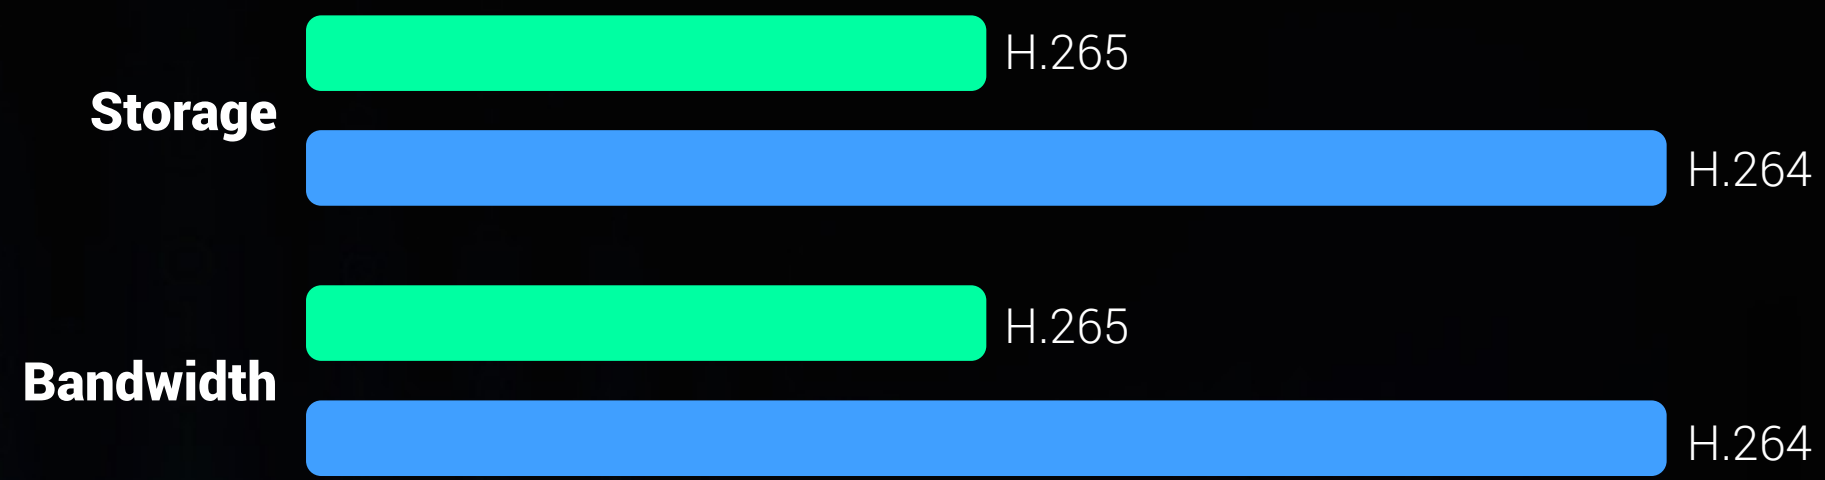

Save money on storage and bandwidth.

The camera features the advanced H.265 video compression technology, achieving better video quality with only half the bandwidth and half the storage space of the previous H.264 video compression standard.