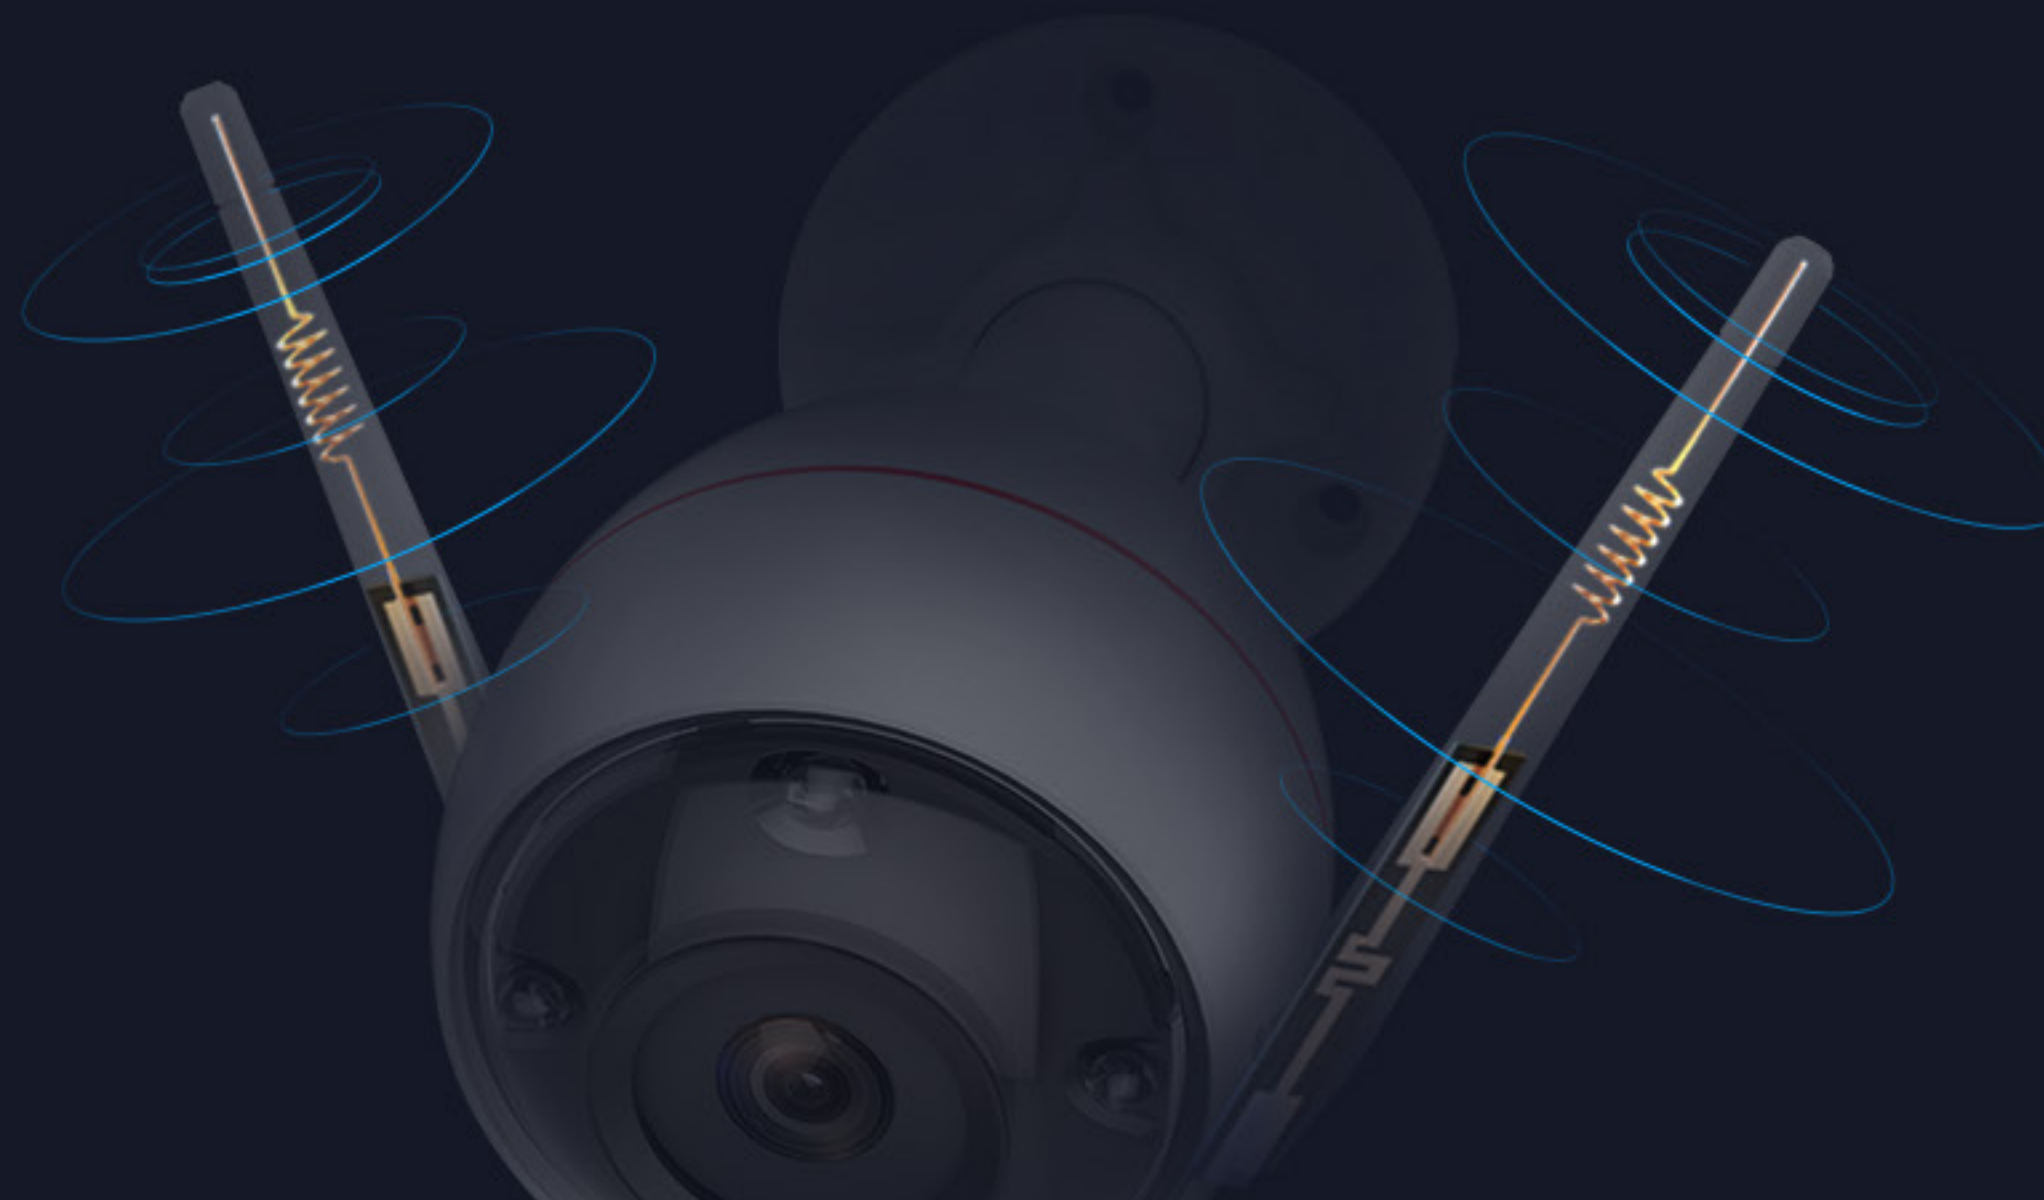

Color Mode

IR Mode

Smart Mode

AI-powered person detection.

As an upgrade from simple motion detection, the embedded AI algorithm intelligently detects the motion of human shapes in real-time. When people enter your customized detection area, you will be alerted immediately.

DIY alerts.

Along with default alert sounds, the camera also allows you to record three 10-second audio messages to either greet or deter visitors. Try something like, "Hello! Welcome!" Or perhaps, "Get away from my house!" It's time to be creative!

Talk, as if you were there.

Not every outdoor security camera supports two-way communication. The C3W Pro camera took this function to a new height with a high-fidelity speaker and a microphone that features an ultra-long pickup range, so you can hear loud and clear. Or talk as if you were there.

Enhanced connection.

Boasting wall-penetration and anti-interference capabilities, the dual-antenna C3W Pro camera handles long-range transmission easily. Enjoy the confidence to install the camera at the front gate or in your yard while maintaining a steady and reliable connection.