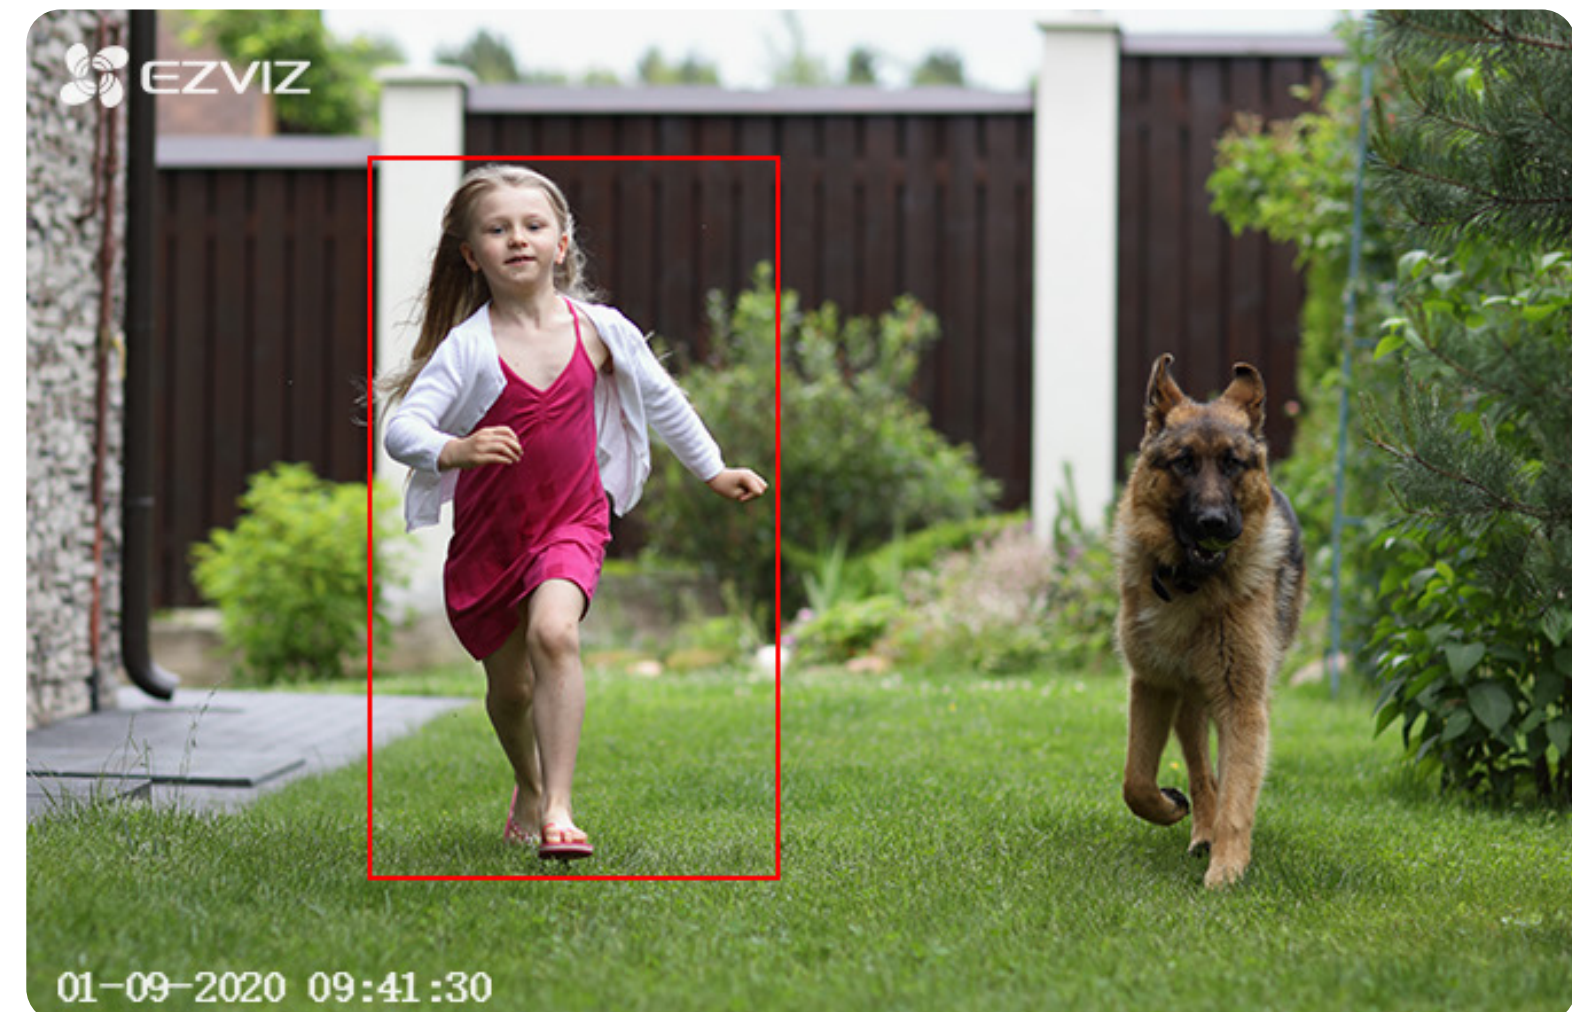

Color Mode

IR Mode

Smart Mode

AI-powered person detection.

As an upgrade from simple motion detection, the embedded AI algorithm intelligently detects the motion of human shapes in real-time. When people enter your customized detection area, you will be alerted immediately.

DIY alerts.

Along with default alert sounds, the camera also allows you to record three 10-second audio messages to either greet or deter visitors. Try something like, "Hello! Welcome!" Or perhaps, "Get away from my house!" It's time to be creative!

Talk, as if you were there.

Not every outdoor security camera supports two-way communication. The C3W Pro camera took this function to a new height with a high-fidelity speaker and a microphone that features an ultra-long pickup range, so you can hear loud and clear. Or talk as if you were there.

Enhanced connection.

Boasting wall-penetration and anti-interference capabilities, the dual-antenna C3W Pro camera handles long-range transmission easily. Enjoy the confidence to install the camera at the front gate or in your yard while maintaining a steady and reliable connection.