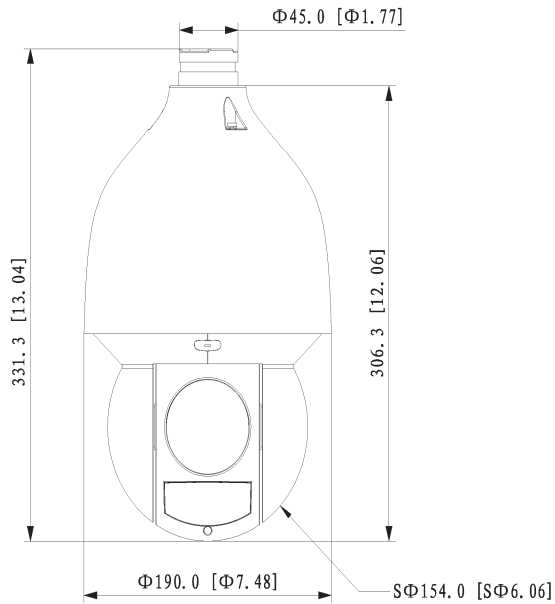

**Dimensions (mm[inch])**

**ONLY THE BEST DEALS FOR SECURITY PRODUCTS**

**SECUREON.COM.AU**

**P 1300 888 767**