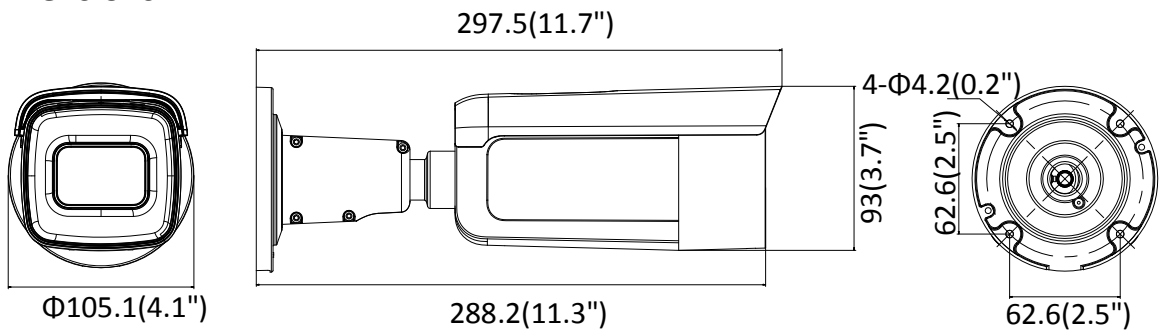

Dimensions	Camera: $\Phi 105 \times 297.5$ mm ($\Phi 4.1 \times 11.7$")
Weight	Camera: 1300 g (2.9 lb.) With package: 2000 g (4.4 lb.)

Available Model:

DS-2CD2665G1-IZ (2.8 to 12 mm), DS-2CD2665G1-IZS (2.8 to 12 mm)

Dimensions