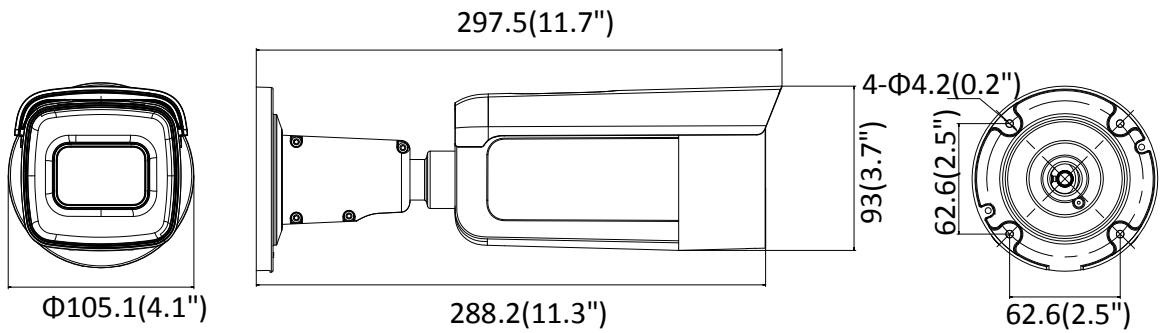

Dimensions	Camera: $\Phi 105 \times 297.5$ mm ($\Phi 4.1 \times 11.7$")
Weight	Camera: 1300 g (2.9 lb.) With package: 2000 g (4.4 lb.)

Available Model:

DS-2CD2685G1-IZ (2.8 to 12 mm), DS-2CD2685G1-IZS (2.8 to 12 mm)

Dimensions

Unit:mm(inch)

Accessories

DS-1275ZJ-SUS Vertical Pole Mount	DS-1276ZJ-SUS Corner Mount	DS-1260ZJ Junction Box	DS-1280ZJ-S Junction Box	DS-1275ZJ-S-SUS Vertical Pole Mount