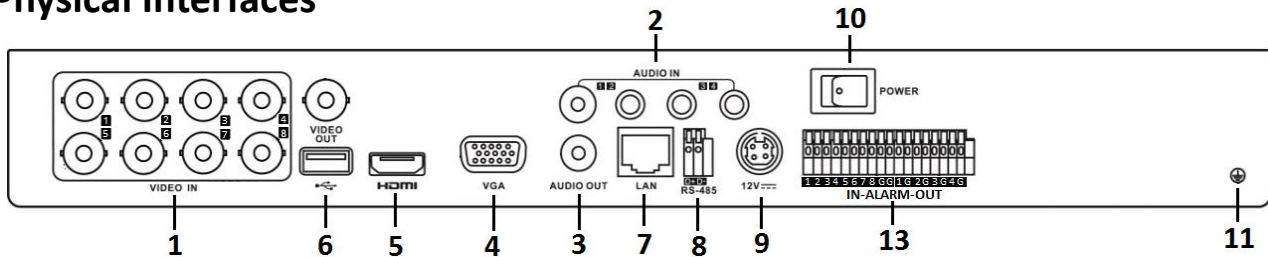

Physical Interfaces

*: The rear panel of DS-7204/7216HUHI-K2 provides 4/16 video input interfaces.

No.	Description	No.	Description
1	VIDEO IN	8	RS-485 Serial Interface
2	AUDIO IN, RCA Connector	9	12 VDC Power Input
3	AUDIO OUT, RCA Connector	10	Power Switch
4	VGA Interface	11	GND
5	HDMI Interface	12	VIDEO OUT
6	USB Interface	13	Alarm In/Out
7	LAN Network Interface