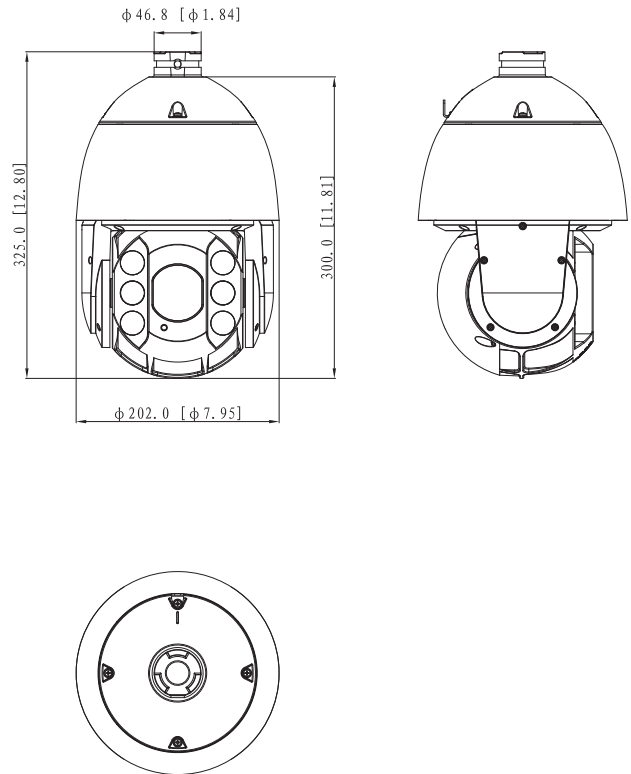

Structure

Casing	ADC12
Product Dimensions	325.3 mm × Φ202.0 mm (12.81" × Φ7.95") (H × D)
Net Weight	4.6 kg (10.14 lb)
Gross Weight	9.1 kg (20.06 lb)

Ordering Information

Type	Part Number	Description
4M WizMind PTZ Camera	DH-SD6C3425XB-HNR-A-PV1	4MP 25x Starlight IR PTZ AI Network Camera
	SD6C3425XB-HNR-A-PV1	4MP 25x Starlight IR PTZ AI Network Camera
Accessories	DC24V/2.5A	Power Adapter
	PFB305W	Wall Mount Bracket
	PFA111	Mount Adapter
	PFB300C	Ceiling Mount Bracket
	PFB301C	Ceiling Mount Bracket
	PFB303S	Parapet Mount Bracket
	PFB301S-E	Plane Mount Bracket
	PFA151	Corner Mount Bracket
PFA150	Pole Mount Bracket	

PFB303S Parapet Mount Bracket

PFB301S-E Plane Mount Bracket

PFA151 Corner Mount Bracket

PFA150
Pole Mount
Bracket

Dimensions (mm[inch])

Wall Mount PFB305W 	Ceiling Mount PFA111+PFB300C 	Ceiling Mount PFA111+PFB301C
Pole Mount(Vertical) PFB305W+PFA150 	Corner Mount PFB305W+PFA151 	Pole Mount(Horizontal) PFA111+PFB300C+PFA150
Plane Mount PFB301S-E 	Parapet Mount PFA111+PFB303S 	