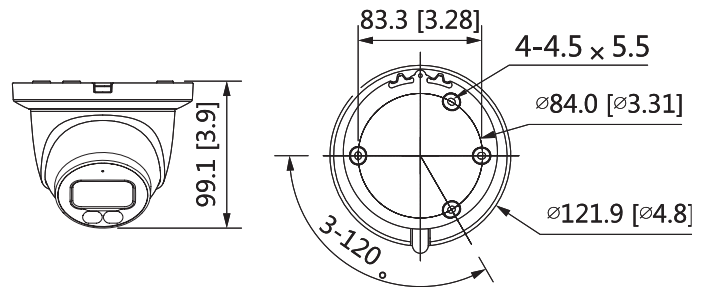

Certifications	CE-LVD: EN62368-1 CE-EMC: Electromagnetic Compatibility Directive 2014/30/EU FCC: 47 CFR FCC Part 15, Subpart B UL/CUL: UL60950-1 CAN/CSA C22.2 No.60950-1-07
Power	
Power Supply	12V DC/PoE
Power Consumption	< 8.5W
Environment	
Operating Conditions	-40°C to +60°C (-40°F to +140°F)/ less than 95%
Storage Conditions	-40°C to +60°C (-40°F to +140°F)
Protection Grade	IP67
Structure	
Casing	Inner core: Metal Cover: Metal Decoration ring: Plastic
Dimensions	99.1 mm × Φ121.9 mm (3.9" × Φ4.8")
Net Weight	480 g (1.05 lb)
Gross Weight	660 g (1.45 lb)

Ordering Information		
Type	Part Number	Description
4MP Camera	DH-IPC-HDW3449TMP-AS-LED	4MP Full-color Warm LED Fixed-focal Eyeball WizSense Network Camera, PAL
	DH-IPC-HDW3449TMN-AS-LED	4MP Full-color Warm LED Fixed-focal Eyeball WizSense Network Camera, NTSC
Accessories (optional)	PFA130-E	Junction Box
	PFB203W	Wall mount
	PFA152-E	Pole mount
	PFM321D	DC12V1A Power adapter
	LR1002-1ET/1EC	Single-port long reach ethernet over coax extender
	PFM900-E	Integrated mount tester
	PFM114	TLC SD card

Accessories

Optional:

Junction Mount	Wall Mount	Pole Mount
PFA130-E	PFB203W	PFA152-E+PFA203W

Dimensions (mm[inch])

ONLY THE BEST DEALS FOR SECURITY PRODUCTS

SECUREON.COM.AU

P 1300 888 767