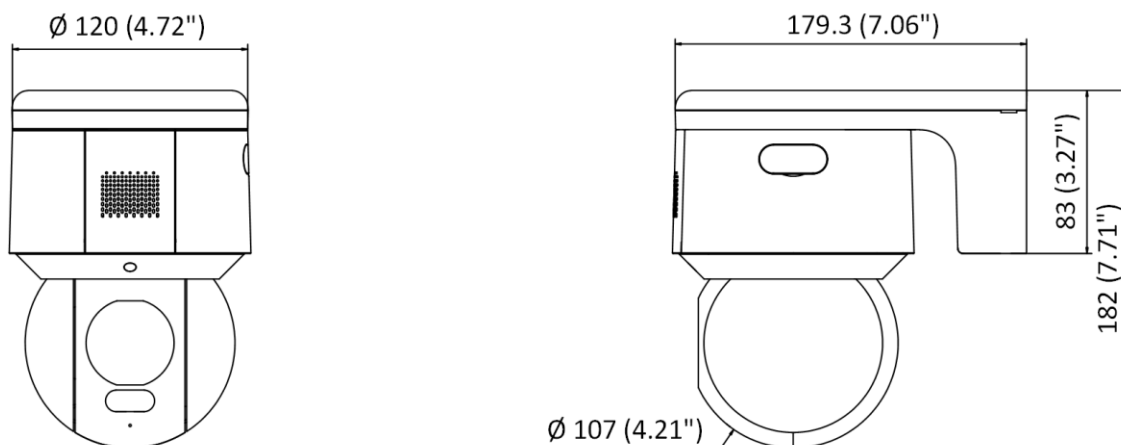

## Dimension

Unit: mm (inch)

**▪ Available Model**

DS-2DE3A400BW-DE(F1) (S5)

**Accessory****Included****Power adapter**

Distributed by

**HIKVISION®****Headquarters**

No.555 Qianmo Road, Binjiang District,  
Hangzhou 310051, China  
T +86-571-8807-5998  
overseasbusiness@hikvision.com