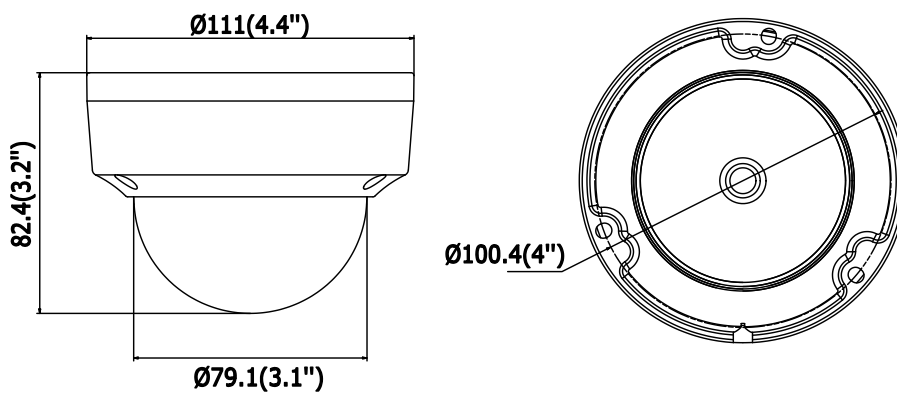

Dimensions	Camera: $\Phi$ 111 × 82.4 mm ( $\Phi$ 4.4" × 3.2") Package: 134 × 134 × 108 mm (5.27" × 5.27" × 4.25")
Weight	Camera: 500 g (1.1 lb.)

### Dimension

Unit: mm (inch)