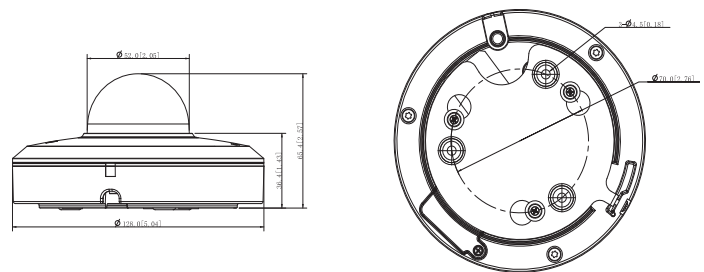

Dimensions (mm[inch])

ONLY THE BEST DEALS FOR SECURITY PRODUCTS

SECUREON.COM.AU

P 1300 888 767