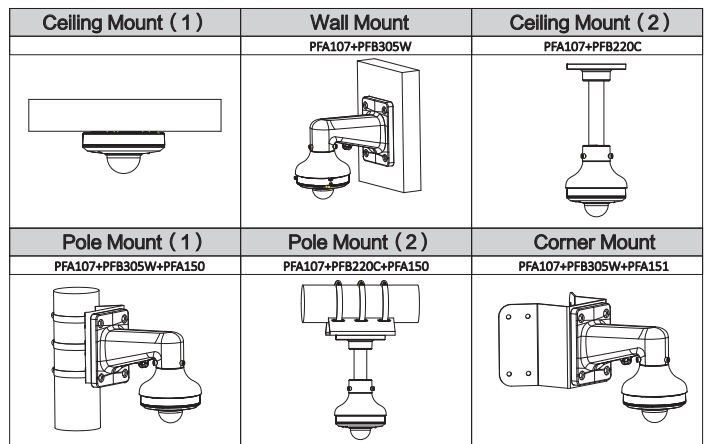

User/Host	20
Storage	FTP; Micro SD card (256G); P2P
Browser	IE; Chrome; Firefox; Safari (no version restriction)
Management Software	SmartPSS DSS
Mobile Phone	iOS/Android

Certification

Certifications	CE: EN55032/EN55024/EN50130-4 FCC: Part15 subpartB, ANSI C63.4-2014 UL62368-1+CAN/CSA C22.2.No. 62368-1

Port

Audio Input	1(Line in; bare wire or built in Mic)
Audio Output	1

Power

Power Supply	DC12V/1.5A±15% PoE (802.3af)
Power Consumption	3W 8.5W (IR on)

Environment

Operating Temperature	-30°C to +60°C (-22°F to 140°F)
Operating Humidity	≤95%
Protection	IK08; IP66; TVS 6000V lightning proof; surge protection

Structure

Dimensions	Φ128.0 mm × 65.4 mm (5.04" × 2.57")
Net Weight	0.485 kg (1.06 lb)
Gross Weight	0.7 kg (1.54 lb)

Ordering Information

Type	Model	Description
4MP WizSense PTZ Camera	DH-SD1A404XB-GNR	4M 4x Starlight IR WizSense NetworkPTZ Camera, PAL
	DH-SD1A404XBN-GNR	4M 4x Starlight IR WizSense NetworkPTZ Camera, NTSC
	SD1A404XB-GNR	4M 4x Starlight IR WizSense NetworkPTZ Camera, PAL
	SD1A404XBN-GNR	4M 4x Starlight IR WizSense NetworkPTZ Camera, NTSC
Accessories	PFA107	Mount Adapter
	PFB305W	Wall Mount Bracket
	DH-PFA120	Junction Box
	DH-PFA140	Power Box
	DH-PFA151	Corner Mount Bracket
	PFB220C	Ceiling Mount Bracket
	DH-PFA150	Pole Mount Bracket
	DC12V/1.5A	Power Adapter

Accessories

Optional: