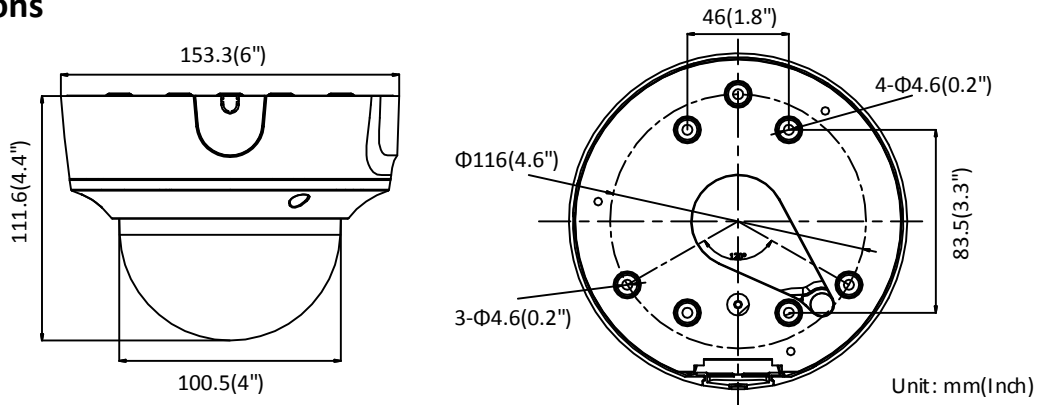

Specifications

Camera	
Image Sensor	1/2.4" Progressive Scan CMOS
Min. Illumination	Color: 0.008 Lux @ (F1.2, AGC ON), 0.011 Lux @ (F1.4, AGC ON)
Shutter Speed	1/3 s to 1/100,000 s
Slow Shutter	Yes
Day & Night	IR Cut Filter
Digital Noise Reduction	3D DNR
WDR	120dB
3-Axis Adjustment	Pan: 0° to 355°, tilt: 0° to 75°, rotate: 0° to 355°
Lens	
Focal length	2.8 to 12 mm
Lens Type	Motorized
Aperture	F1.4
Focus	Auto
FOV	Horizontal field of view: 114° to 34° Vertical field of view: 71° to 23° Diagonal field of view: 154° to 41°
Lens Mount	Φ14
IR	
IR Range	Up to 30 m
Wavelength	850nm
Compression Standard	
Video Compression	Main stream: H.265/H.264 Sub stream: H.265/H.264/MJPEG Third stream: H.265/H.264
H.264 Type	Main Profile/High Profile
H.264+	Main stream supports
H.265 Type	Main Profile
H.265+	Main stream supports
Video Bit Rate	32 Kbps to 16 Mbps
Smart Feature-set	
Smart Event	Line crossing detection, intrusion detection, unattended baggage detection, object removal detection, face detection, scene change detection
Basic Event	Motion detection, video tampering alarm, exception (network disconnected, IP address conflict, illegal login, HDD full, HDD error)
Linkage Method	Trigger recording: memory card, network storage, pre-record and post-record Trigger captured pictures uploading: FTP, HTTP, NAS, Email Trigger notification: HTTP, ISAPI, alarm output (-S), Email
Image	
Max. Resolution	3072 × 2048
Main Stream	50Hz: 20fps (3072 × 2048, 3072 × 1728, 2944 × 1656), 25fps (2560 × 1440, 1920 × 1080, 1280 × 720) 60Hz: 20fps (3072 × 2048, 3072 × 1728, 2944 × 1656), 30fps (2560 × 1440, 1920 × 1080, 1280 × 720)
Sub Stream	50Hz: 25fps (640 × 480, 640 × 360, 320 × 240) 60Hz: 30fps (640 × 480, 640 × 360, 320 × 240)
Third Stream	50Hz: 25fps (1280 × 720, 640 × 360, 352 × 288)

Dimensions	Camera: Φ 153.3 \times 111.6mm (Φ 6" \times 4.4")
Weight	Camera: 900 g (2 lb.) With package: 1300 g (2.9 lb.)

Available Model:

DS-2CD2765G1-IZ (2.8 to 12 mm), DS-2CD2765G1-IZS (2.8 to 12 mm)

Dimensions