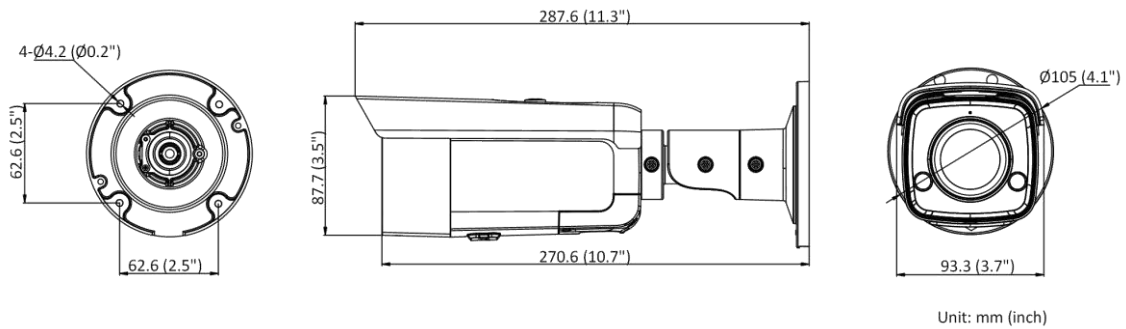

Dimension

Accessory

DS-1280ZJ-S
Junction Box

DS-1275ZJ-S-SUS
Vertical Pole Mount

DS-1276ZJ-SUS
Corner Mount

DS-1260ZJ
Junction Box

Distributed by

HIKVISION

Headquarters

No.555 Qianmo Road, Binjiang District,
Hangzhou 310051, China
T +86-571-8807-5998
overseasbusiness@hikvision.com

Hikvision USA
T +1-909-895-0400
sales.usa@hikvision.com

Hikvision Australia
T +61-2-8599-4233
salesau@hikvision.com

Hikvision India
T +91-22-28469900
sales@pramahikvision.com

Hikvision Canada
T +1-866-200-6690
sales.canada@hikvision.com

Hikvision Thailand
T +662-275-9949
sales.thailand@hikvision.com

Hikvision Europe
T +31-23-5542770
sales.eu@hikvision.com

Hikvision Italy
T +39-0438-6902
info.it@hikvision.com

Hikvision Brazil
T +55 11 3318-0050
Latam.support@hikvision.com

Hikvision Turkey
T +90 (216)521 7070- 7074
sales.tr@hikvision.com

Hikvision Malaysia
T +601-7652-2413
sales.my@hikvision.com

Hikvision UK & Ireland
T +01628-902140
sales.uk@hikvision.com

Hikvision South Africa
Tel: +27 (0) 0351172
sale.africa@hikvision.com

Hikvision France
T +33(0)1-85-330-450
info.fr@hikvision.com

Hikvision Kazakhstan
T +7-727-9730667
nikia.panfilov@hikvision.ru

Hikvision Vietnam
T +84-974270888
sales.vt@hikvision.com

Hikvision UAE
T +971-4-4432090
salesme@hikvision.com

Hikvision Singapore
T +65-6684-4718
sg@hikvision.com

Hikvision Spain
T +34-91-737-16-55
info.es@hikvision.com

Hikvision Tashkent
T +99-87-1238-9438
uzb@hikvision.ru

Hikvision Hong Kong
T +852-2151-1761
info.hk@hikvision.com

Hikvision Russia
T +7-495-669-67-99
saleru@hikvision.com

Hikvision Korea
T +82-(0)31-731-8817
sales.korea@hikvision.com