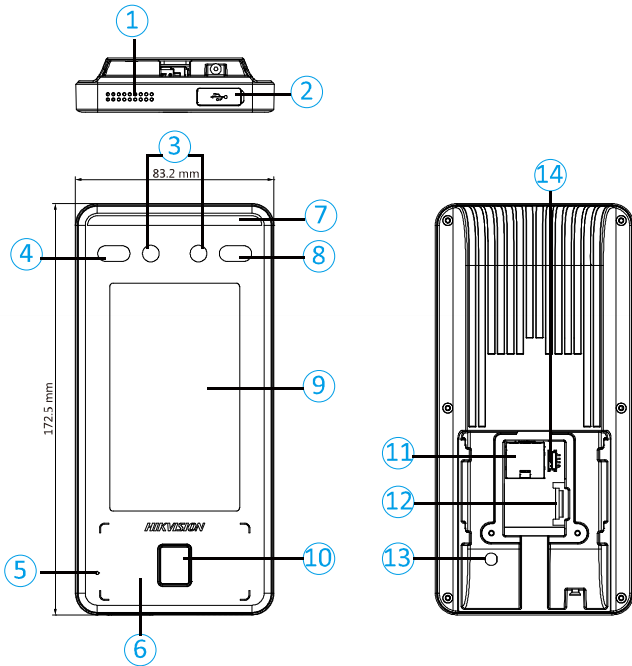

Working humidity	10% to 90%
Dimensions	180 mm × 140 mm × 22.4 mm (7.09" × 5.51" × 0.88")
Weight	899 g (with packaging) 355 g (without packaging)

Available Model

DS-KIS901-P

Appearance and Interfaces

Face Recognition Terminals