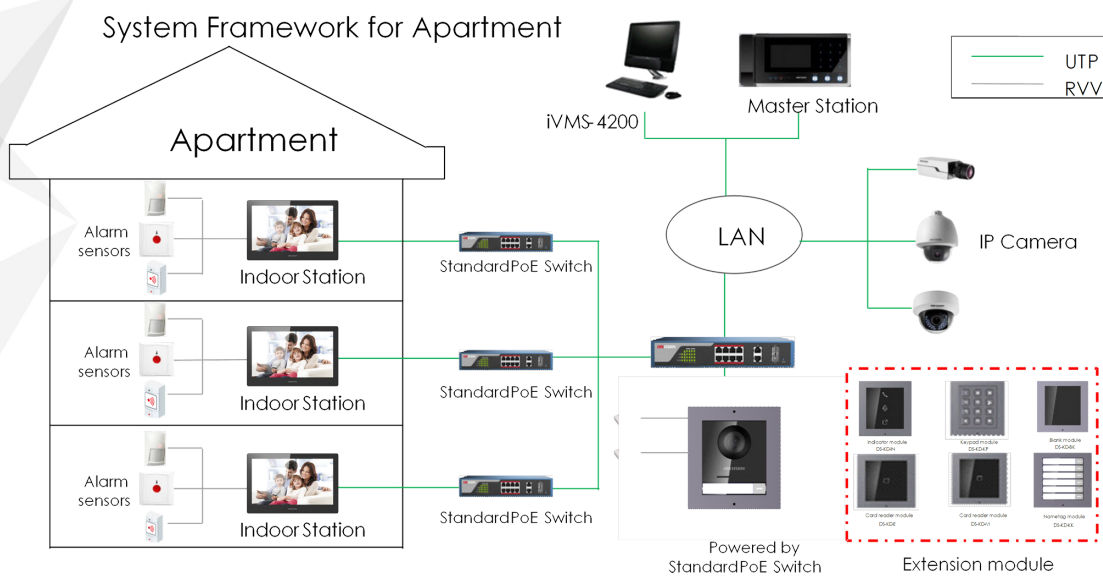

DS-KH8520-WTE1

Video Intercom Indoor Station with 10-Inch Touch Screen

Key Feature

- New UI V2.0: User friendly design
- 10-inch colorful touch screen with resolution 1024 × 600
- Standard PoE
- Stores messages and capture pictures in the TF card
- Remote unlocking via the client software or the mobile client
- Views live videos of door stations and linked cameras
- Supports wireless network

Typical Application

Specification

Model		DS-KH8520-WTE1
System	Memory	128 MB
	Flash	32 MB
	Operation system	Embedded Linux operation system
Display	Display screen	10.1-inch colorful TFT LCD
	Display resolution	1024 × 600
	Operation method	Capacitive touch screen
Audio	Audio input	Built-in omnidirectional microphone
	Audio output	Built-in loudspeaker
	Audio compression standard	G.711 U
	Audio compression rate	64 Kbps
	Audio quality	Noise suppression and echo cancellation
Network	Wired network	10/100 Mbps self-adaptive network
	Wireless network	Wi-Fi 802.11b/g/n
	Network protocol	TCP/IP、SIP、RTSP
	Network interface	1 RJ-45 10/100 Mbps self-adaptive
	Alarm input	8-ch alarm inputs
	Relay output	2
	TF card	Max to 32 G, SD 2.0 or lower version
	RS-485	1
General	Power supply	IEEE802.3af, standard PoE
		12 VDC/1 A
	Power consumption	≤ 6 W
	Working temperature	-10 °C to 55 °C (14 °F to 131 °F)
	Working humidity	10% to 90%
Dimensions (W × H × D)		254 mm × 166 mm × 14.7 mm (10.0" × 6.5" × 0.58")