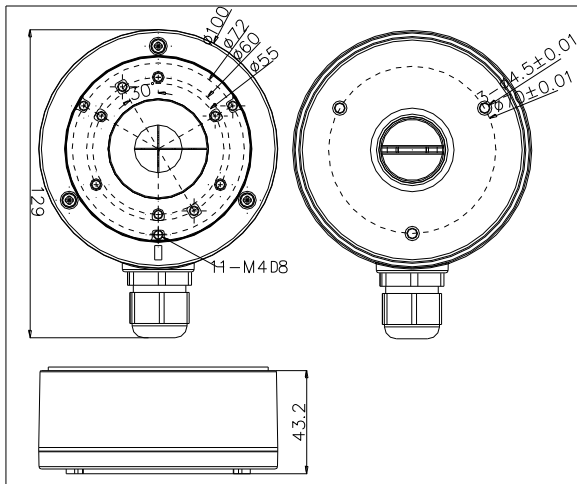

## DS-1280ZJ-XS

Junction Box for Dome(Bullet) Camera

### Features:

- Aluminum alloy material with surface spray treatment
- Cable hole on bracket makes the feature better

### Dimension:

Note: The actual bracket may vary from the picture above.

### Parameter:

Model	DS-1280ZJ-XS
Parameters	Junction Box for Dome(Bullet) Camera
Appearance	Hikvision White
Material	Aluminum Alloy
Dimension	Φ 100 x 43.2 x 129mm
Weight	320g