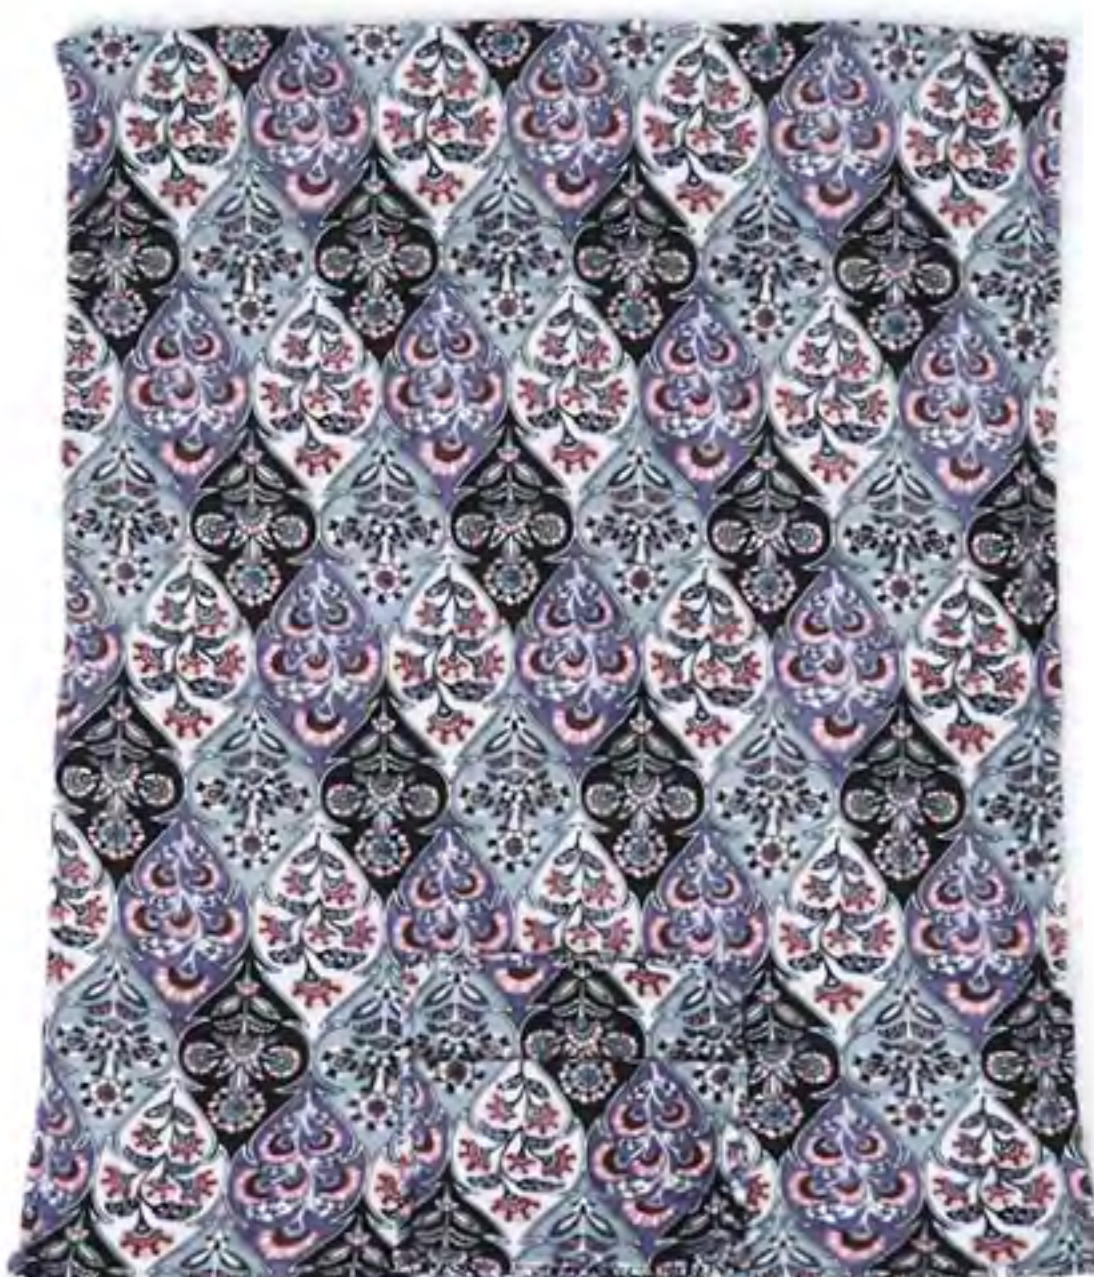

FACTORY LOOK BOOK

FLEECE TRAVEL BLANKET

45"w x 60"h

This generously sized blanket folds down into a travel pillow and it also includes a trolley sleeve for easy transport through the airport.

Fleece #15564

MSRP $55

13186

16565

11539

15751

16012

16976

T90