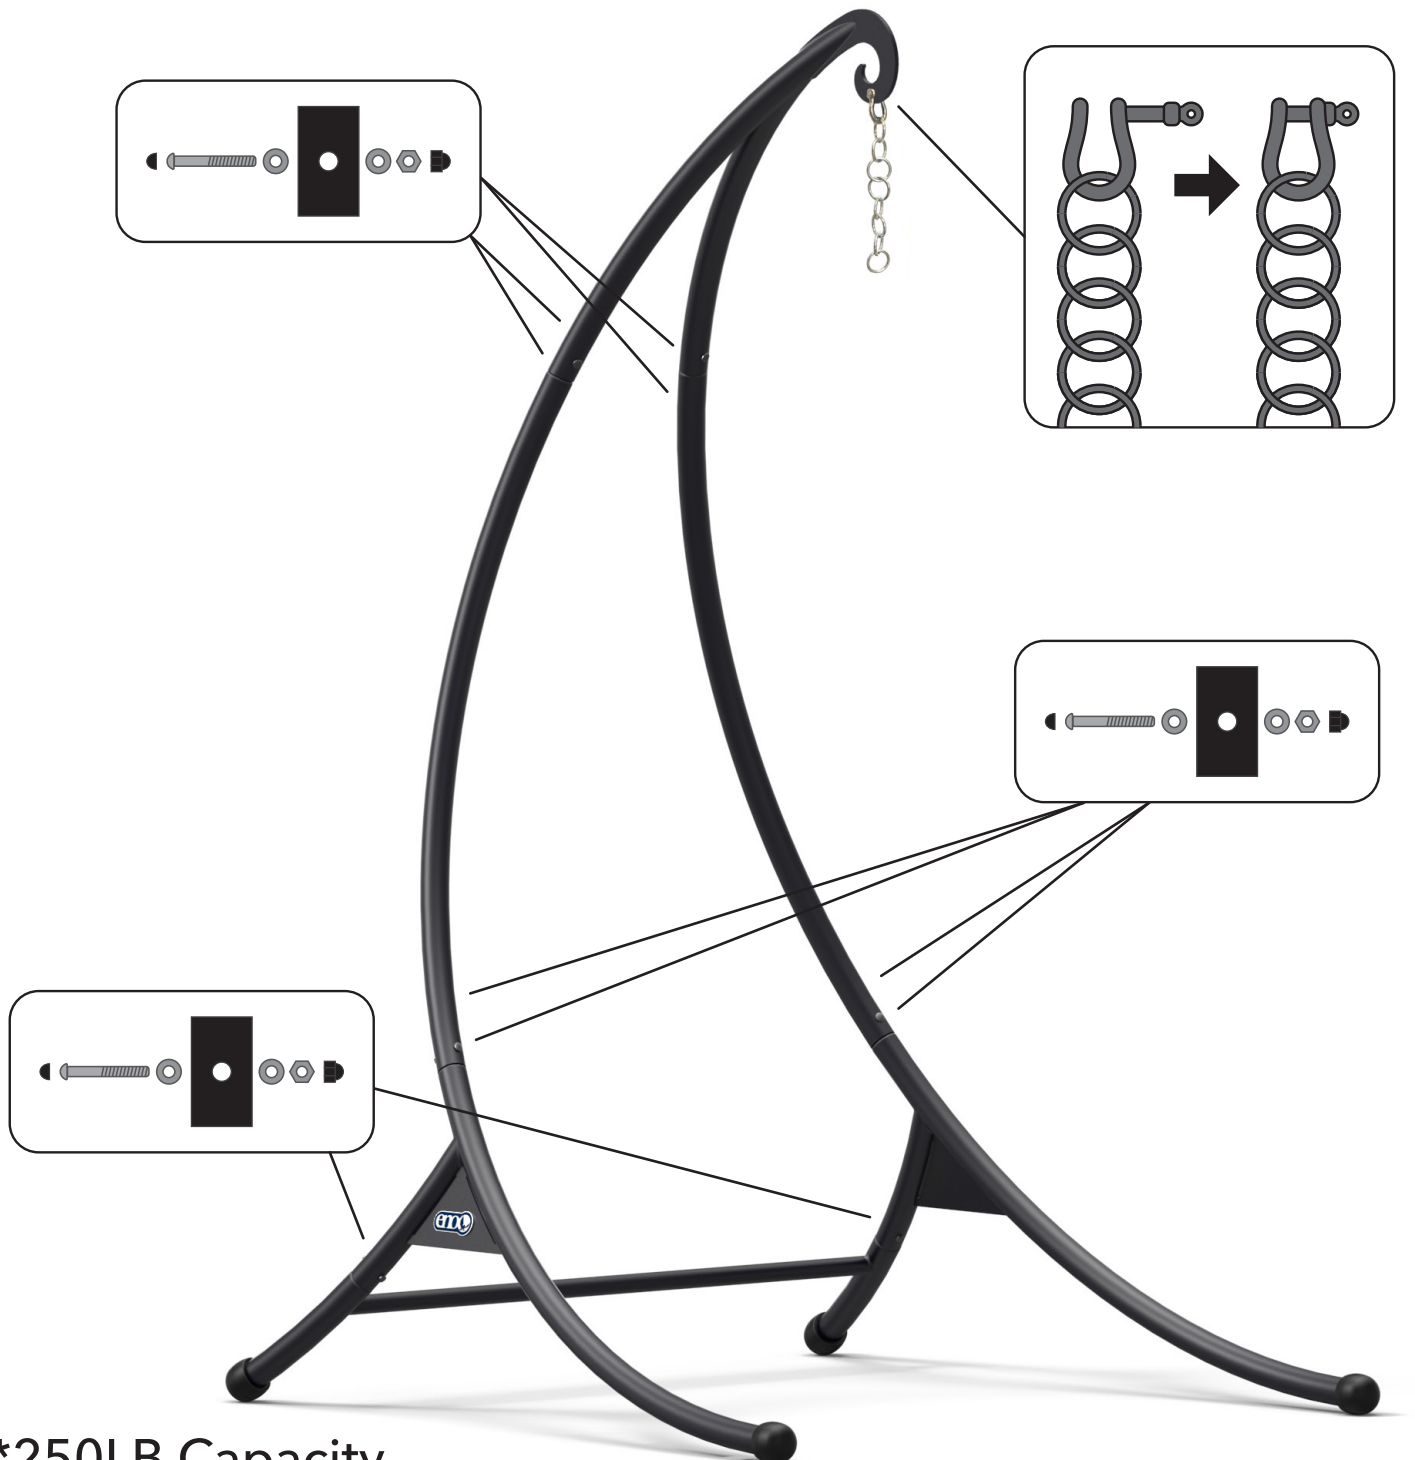

SkyPod Set Up Guide

*250LB Capacity