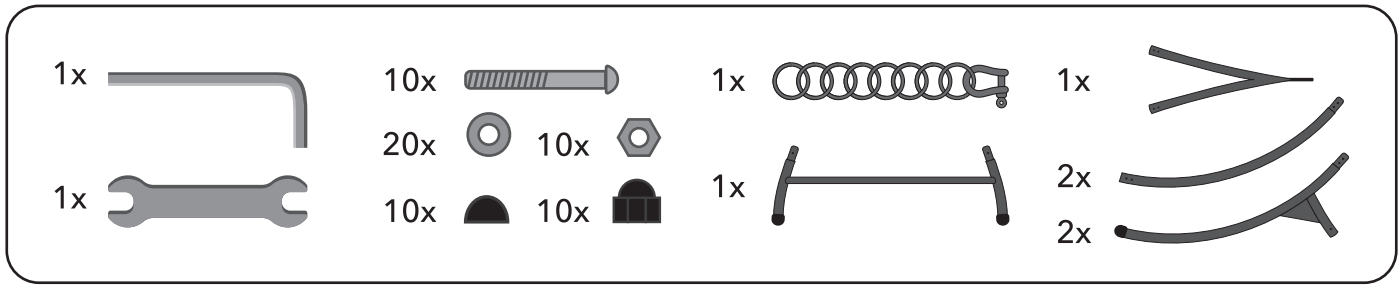

SkyPod Set Up Guide

*250LB Capacity