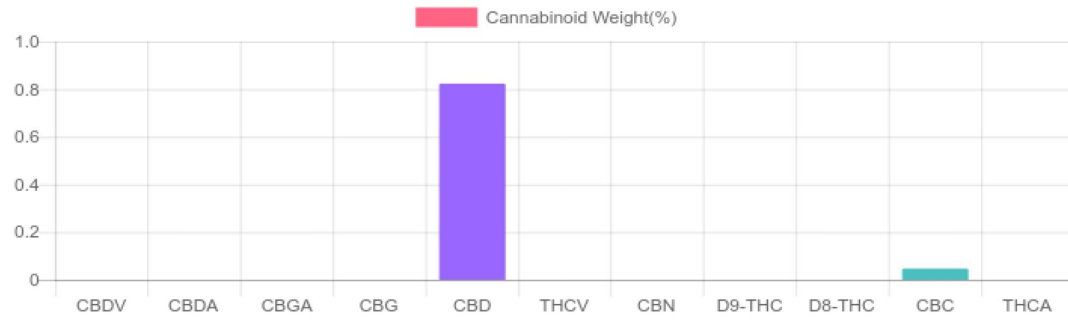

CERTIFICATE OF ANALYSIS
ISO/IEC 17025:2017 ACCREDITATION #103104

Order #: 54368
Order Name: Miracle Mask
250mg
Batch#: 0422171
Received: 05/19/2020
Completed: 05/20/2020

Sample

N/D
D9-THC

0.823%
Total CBD

246.7 mg
Cannabinoids per unit

233.4 mg
CBD per unit

1 unit = 28.35 grams per unit x Cannabinoid concentration

Cannabinoids Test

SHIMADZU INTEGRATED UPLC-PDA
GSL SOP 400   PREPARED: 05/19/2020 16:42:07

Cannabinoids	LOQ	weight(%)	mg/g	mg/unit
D9-THC	10 PPM	N/D	N/D	N/D
THCA	10 PPM	N/D	N/D	N/D
CBD	10 PPM	0.823%	8.232	233.4
CBDA	20 PPM	N/D	N/D	N/D
CBDV	20 PPM	N/D	N/D	N/D
CBC	10 PPM	0.047%	0.470	13.3
CBN	10 PPM	N/D	N/D	N/D
CBG	10 PPM	N/D	N/D	N/D
CBGA	20 PPM	N/D	N/D	N/D
D8-THC	10 PPM	N/D	N/D	N/D
THCV	10 PPM	N/D	N/D	N/D
TOTAL D9-THC		N/D	N/D	N/D
TOTAL CBD*		0.823%	8.232	233.4
TOTAL CANNABINOIDS		0.870%	8.702	246.7

Reporting Limit 10 ppm
*Total CBD = CBD + CBDA x 0.877
N/D - Not Detected, B/LOQ - Below Limit of Quantification

Dr. Andrew Hall, Ph.D., Chief Scientific Officer

Ben Witten, MS, MT., Lab Director

Green Scientific Labs
info@greenscientificlabs.com
1-833 TEST CBD

You may also like