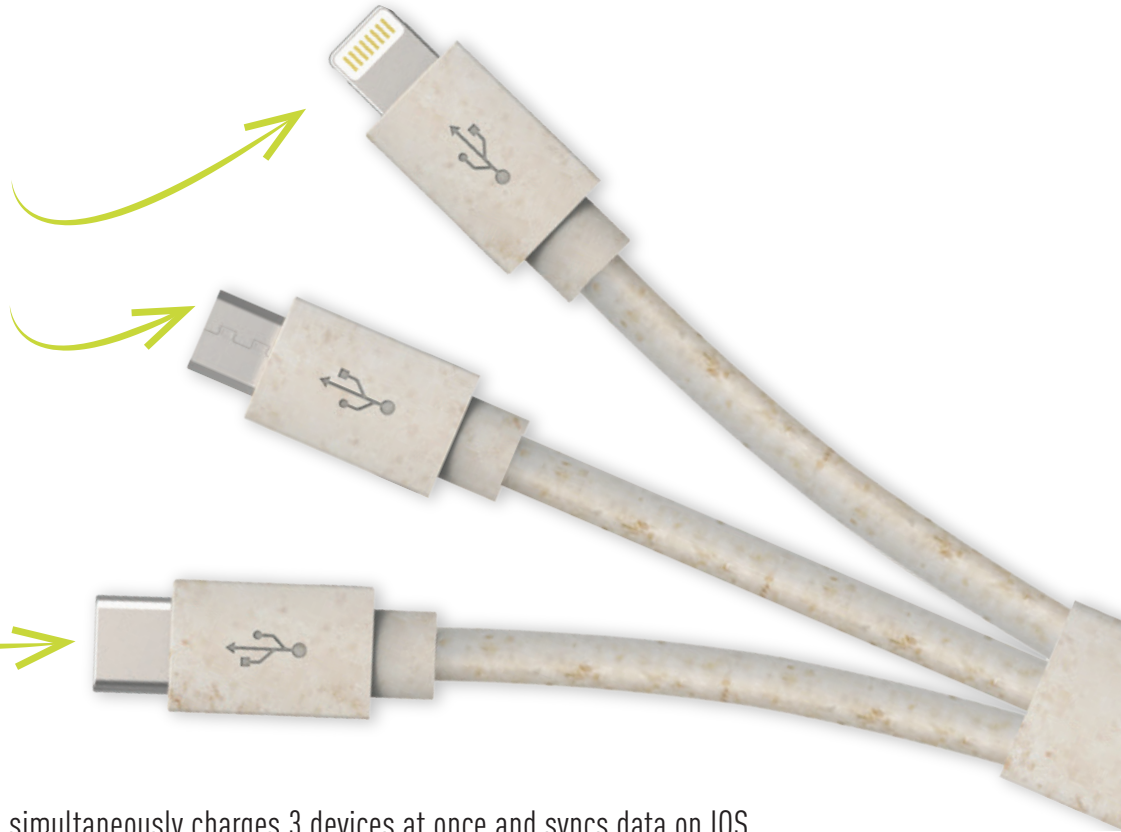

REFLEX ACTIVE

3 IN 1 CHARGING CABLE

THANK YOU FOR CHOOSING REFLEX ACTIVE!

We know you want to get straight to the point, but please take a minute to read these instructions, they'll help you get the most from your Reflex Active product.

LIGHTNING

MICRO USB

USB C

The Reflex Active 3 in 1 charge cable simultaneously charges 3 devices at once and syncs data on IOS devices. Compatible with IOS devices after version 8 and all Android products. 1 Metre cable length.

1. Plug in the USB A end of the cable into a power source.
2. Plug the Lightning, Micro USB or the USB C ends into a compatible device.
3. Up to 3 devices can be simultaneously charged.

CARING FOR YOUR PRODUCT