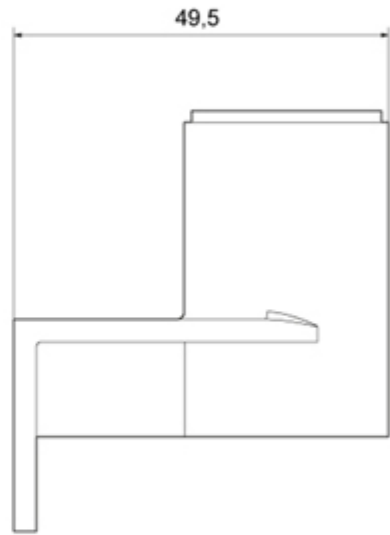

last modified:

12/18/2020