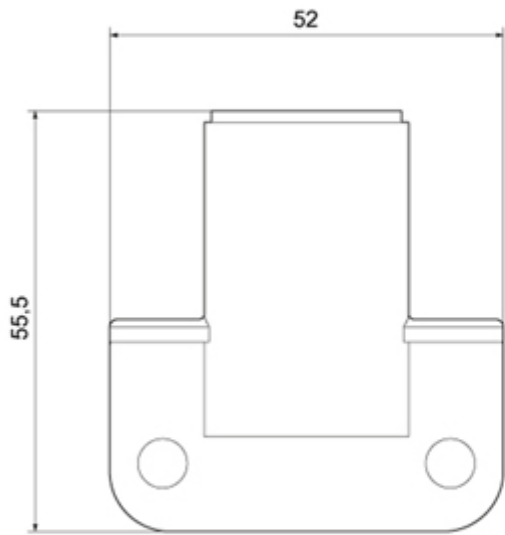

last modified:

12/18/2020