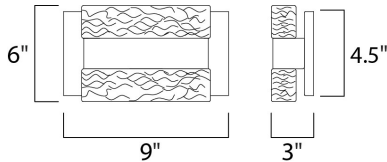

PRODUCT DESCRIPTION

Blocks of piastra style Iceberg glass sparkle and shimmer from the high powered LEDs concealed inside Polished Chrome metal supports. Not only is useful light directed down, additional light is cast indirectly upwards and into the room for even and soft illumination.

MEASUREMENTS

DIMENSION : 9" W x 6" H x 3" Ext
 BACK PLATE : 9" W x 4.5" H x 2.75" HCO
 HANGING WEIGHT : 3.3 lb

LAMPING

INPUT VOLTAGE : 120V
 LUMENS : 770 Rated (451 Del.)
 BULB : 2 x 5W LED AC Integrated , 10W Total
 BULB INCLUDED : (Integrated)
 DIMMABLE : Electronic Low Voltage (ELV)
 CRI : 90+ CRI
 COLOR_TEMP : 3000K
 LIGHTING_DIRECTION : Up/Down