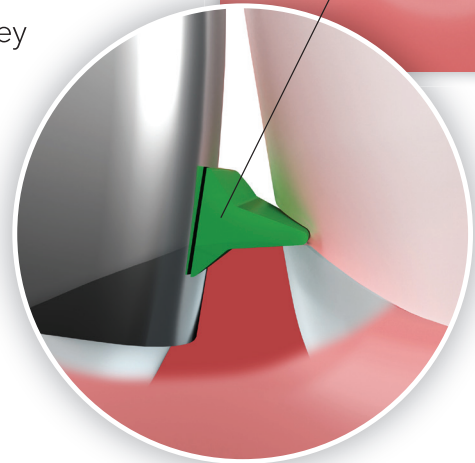

# Fusion™ Anterior Matrix System

The all-new **Fusion™ Anterior Matrix System** from Garrison® gives you the materials and techniques to restore many types of anterior lesions with confidence.

For years, our customers have shown us how they use posterior metal matrices to restore anterior teeth. When placed vertically, what was the buccal-lingual curvature of the band creates ideal gingival-incisal curvature for an anterior tooth. We worked with these customers to design a metal matrix band that takes this technique to a whole new level of refinement.

Add to that the intelligent design of the new **Fusion™ Anterior Wedges** and you get a complete system. These radically curved wedges hug the bands to the tooth all the way from the facial aspect around to the lingual, helping to free up your hands. Composite placement and sculpting are simplified, allowing you to easily express your artistic nature restoring beautiful smiles for your patients.

- Radical curvature ensures a firm seal at the cervical margin from facial to lingual.
- Helps maintain ideal anatomy by hugging the band to the tooth.
- Unique 'T' shape sits deeper in the interproximal space to minimize the dreaded 'black triangle.'
- Tapered separator strut allows you to adjust the amount of pressure exerted to control the interproximal contact.
- The cervical interface is half above and half below the sulcus for maximum adaptation with deeper restorations.