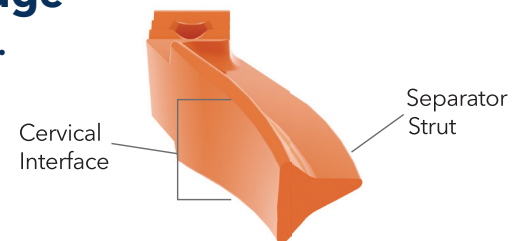

# Fusion™ Anterior Matrix System

The **Fusion™ Anterior Matrix** contains a myriad of refinements to help you recreate ideal interproximal anatomy quickly and confidently.

- Only 0.0015" – significantly thinner than strips to facilitate better interproximal contact.
- Firm stainless steel resists deformation both during placement and while compressing composite into the preparation.
- Easy to slide into the sulcus for deeper restorations.
- Ideal anatomic curvature in the gingival-incisal direction AND facial-lingual.
- Far superior to strips when restoring large or deep carious lesions.

- Radical curvature ensures a firm seal at the cervical margin from facial to lingual.
- Helps maintain ideal anatomy by hugging the band to the tooth.
- Unique 'T' shape sits deeper in the interproximal space to minimize the dreaded 'black triangle.'
- Tapered separator strut allows you to adjust the amount of pressure exerted to control the interproximal contact.
- The cervical interface is half above and half below the sulcus for maximum adaptation with deeper restorations.