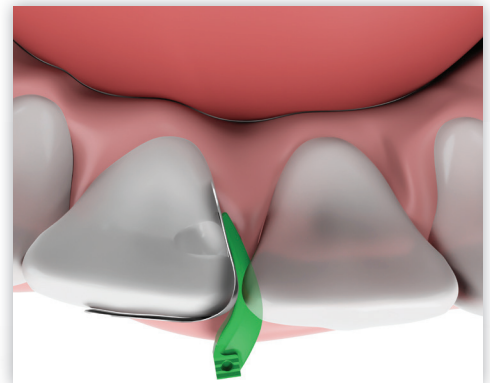

# Fusion™ Anterior Matrix System

The all-new **Fusion™ Anterior Matrix System** from Garrison® gives you the materials and techniques to restore many types of anterior lesions with confidence.

For years, our customers have shown us how they use posterior metal matrices to restore anterior teeth. When placed vertically, what was the buccal-lingual curvature of the band creates ideal gingival-incisal curvature for an anterior tooth. We worked with these customers to design a metal matrix band that takes this technique to a whole new level of refinement.

Add to that the intelligent design of the new **Fusion™ Anterior Wedges** and you get a complete system. These radically curved wedges hug the bands to the tooth all the way from the facial aspect around to the lingual, helping to free up your hands. Composite placement and sculpting are simplified, allowing you to easily express your artistic nature restoring beautiful smiles for your patients.

- Radical curvature ensures a firm seal at the cervical margin from facial to lingual.
- Helps maintain ideal anatomy by hugging the band to the tooth.
- Unique 'T' shape sits deeper in the interproximal space to minimize the dreaded 'black triangle.'
- Tapered separator strut allows you to adjust the amount of pressure exerted to control the interproximal contact.
- The cervical interface is half above and half below the sulcus for maximum adaptation with deeper restorations.