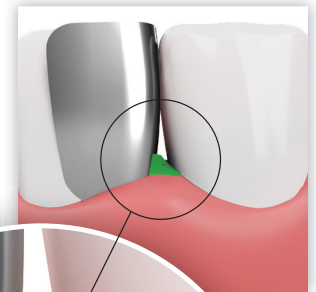

# Fusion™ Anterior Matrix System

The all-new **Fusion™ Anterior Matrix System** from Garrison® gives you the materials and techniques to restore many types of anterior lesions with confidence.

For years, our customers have shown us how they use posterior metal matrices to restore anterior teeth. When placed vertically, what was the buccal-lingual curvature of the band creates ideal gingival-incisal curvature for an anterior tooth. We worked with these customers to design a metal matrix band that takes this technique to a whole new level of refinement.

Add to that the intelligent design of the new **Fusion™ Anterior Wedges** and you get a complete system. These radically curved wedges hug the bands to the tooth all the way from the facial aspect around to the lingual, helping to free up your hands. Composite placement and sculpting are simplified, allowing you to easily express your artistic nature restoring beautiful smiles for your patients.

- Radical curvature ensures a firm seal at the cervical margin from facial to lingual.
- Helps maintain ideal anatomy by hugging the band to the tooth.
- Unique 'T' shape sits deeper in the interproximal space to minimize the dreaded 'black triangle.'
- Tapered separator strut allows you to adjust the amount of pressure exerted to control the interproximal contact.
- The cervical interface is half above and half below the sulcus for maximum adaptation with deeper restorations.