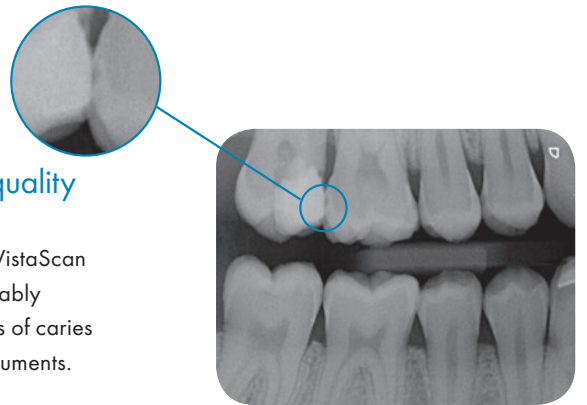

Scanning without a PC is possible

Thanks to the standalone mode, you can also work independently of the network. Images are stored temporarily in the internal memory of the device and then transmitted to the database later on.

All intraoral formats

VistaScan Ultra View can be used to scan all intraoral image plate formats – from size 0 to 4.

Large glass touchscreen display

The comfortable, colour 7" touchscreen display provides a user interface that is very easy to use.

Exceptional image quality thanks to PCS

Thanks to PCS technology, VistaScan Ultra View is capable of reliably displaying even early stages of caries lesions and endodontic instruments.

WLAN capability

The integrated WLAN functionality and the LAN interface make it incredibly easy to integrate the scanner in a network.

Quality and efficiency demand intelligent functions

VistaScan IQ image plates

The high-performance VistaScan Ultra View unit is a professional system designed to meet the highest demands in terms of image quality, ease of use and performance. To ensure that it makes the most of its potential, the system is designed to work only with VistaScan IQ image plates. Alongside the tried and tested technology and outstanding image quality, thanks to PCS technology this combination offers a wide range of new features that noticeably improve user friendliness, efficiency and reliability.