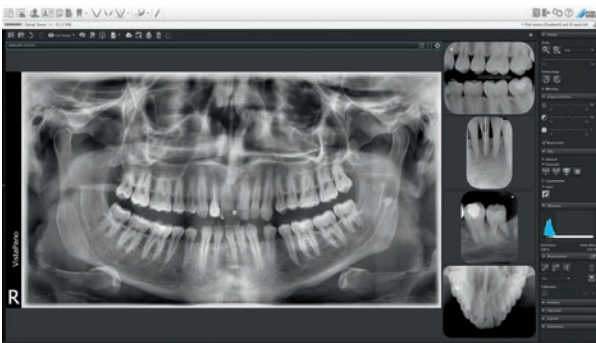

Included in the VistaSoft package:

VistaSoft Xray:

For viewing and processing intraoral and extraoral 2D X-ray images.