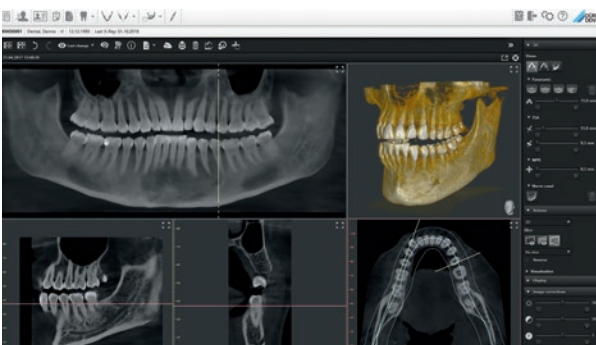

VistaSoft AI included

With the VistaSoft package you will gain access to powerful AI features that will make your day-to-day work in the practice noticeably more effective. In combination with VistaScan IQ image plates, VistaSoft AI enables automatic checking of every X-ray image to detect deterioration in image quality over time – the software will recommend replacement of the image plate where necessary, so that consistently high image quality is ensured at all times. The imaging software uses an algorithm based on artificial intelligence to check the orientation of intraoral X-ray images with the aid of anatomical features shown and corrects the rotation of the image automatically if needed.

Included in the VistaSoft package:

VistaSoft Xray:

For viewing and processing intraoral and extraoral 2D X-ray images.

VistaSoft Cloud:

Safe data exchange via the cloud.

VistaSoft 3D:

For viewing 3D patient data without a dedicated CBCT device.

VistaSoft Mobile Connect Imaging App:

iPad app for viewing patient images.

Facts, figures and accessories at a glance

VistaScan Ultra View	
Display	7" colour touchscreen
Plate sizes	S0, S1, S2, S3, S4
Theoretical resolution LP/mm (dpi)	40 (2,000)
Effective resolution LP/mm (dpi)	22 (1,100)
Greyscale (bit)	16 (65,536)
Weight (kg)	approx. 8
Dimensions (H x W x D mm)	391 x 251 x 292
Standby function	Yes
Interfaces	LAN, WLAN

www.duerrdental.com/gewaehrleistungsverlaengerung

Image plate holder system

Image plate holders from Dürr Dental offer optimum protection for the image plate with their smoothed and rounded edges. Holders are available for all applications – their use helps to ensure that accurate X-ray images are produced.