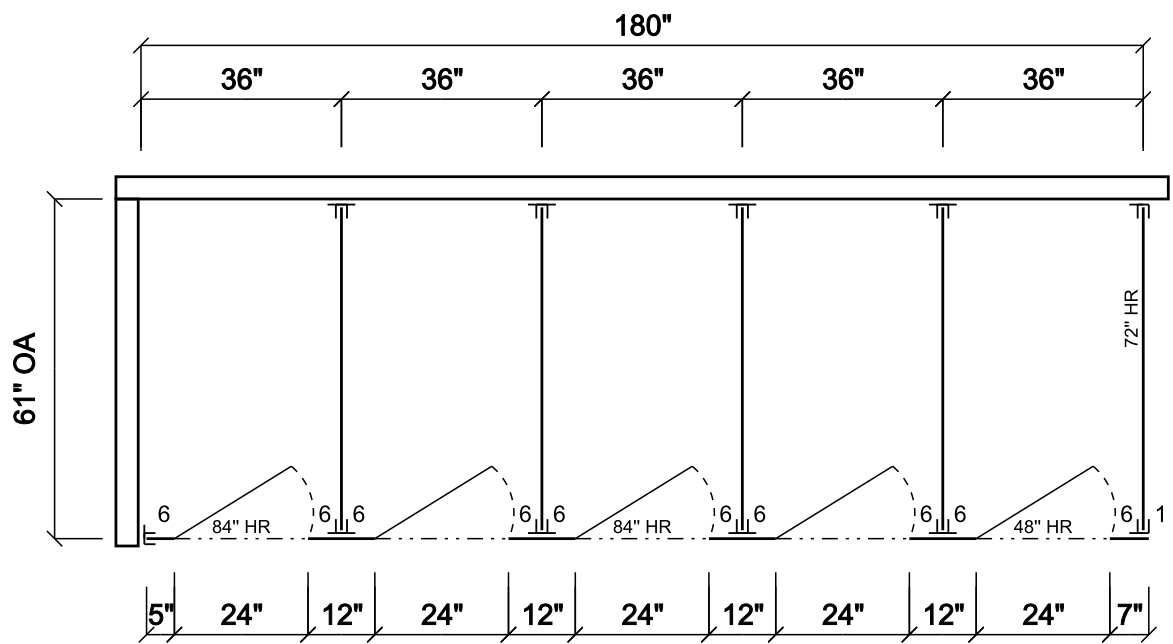

| | | | |
|---|---|---|--|
| Job Specs | Stall Mounting Style: Floor Mounted Headrail Braced | Pilaster Height: 82.75" | Material Option: Hiny Hider -Standard (HDPE) Color: Unknown |
| Bracket Type: Aluminum Stirrups Shoe Type: Stainless | | Hinge Type: 8" Alum. Wrap Around, 2-per Door Door Hrdw Type: Aluminum (Emergency Access) | Pencil Slot: No Heat-sinc: No Fastener: 2 1/2" |

Room Name: C3060438

55" High Doors, 55" Total Panel Height

| | | | | |
|---|---|---|--|--|
| Job Specs | Stall Mounting Style: Floor Mounted Headrail Braced | Pilaster Height: 82.75" | Material Option: Hiny Hider -Standard (HDPE) Color: Unknown | |
| Bracket Type: Aluminum Stirrups Shoe Type: Stainless | | Hinge Type: 8" Alum. Wrap Around, 2-per Door Door Hrdw Type: Aluminum (Emergency Access) | | Pencil Slot: No Heat-sinc: No Fastener: 2 1/2" |

Room Name: C3060438

55" High Doors, 55" Total Panel Height

| | | |
|--------------------------------------|--------------------|--|
| CUSTOMER NAME: SUSTAINABLE SUPPLY | SCALE: NTS | SERIAL #: C-673413 - DWG C-721450 - Room |
| PROJECT NAME: Urinal Screen | DATE: 9/12/2019 | REVISION #: 4 SO# DRAWN BY: Chad Parmenter |

| |
|--|
| Standard Notes: 1. Doors larger than 30" are to be set to the closed position. 2. Where pilasters and panels meet there is a 1/2" space. 3. Where pilasters and/or panels meet a wall there is a 1" space. 4. Headrail shall be supplied in 12" increments, ranging from 36" to 84". 5. Pilasters over 24" will receive a doghouse detail. |
|--|