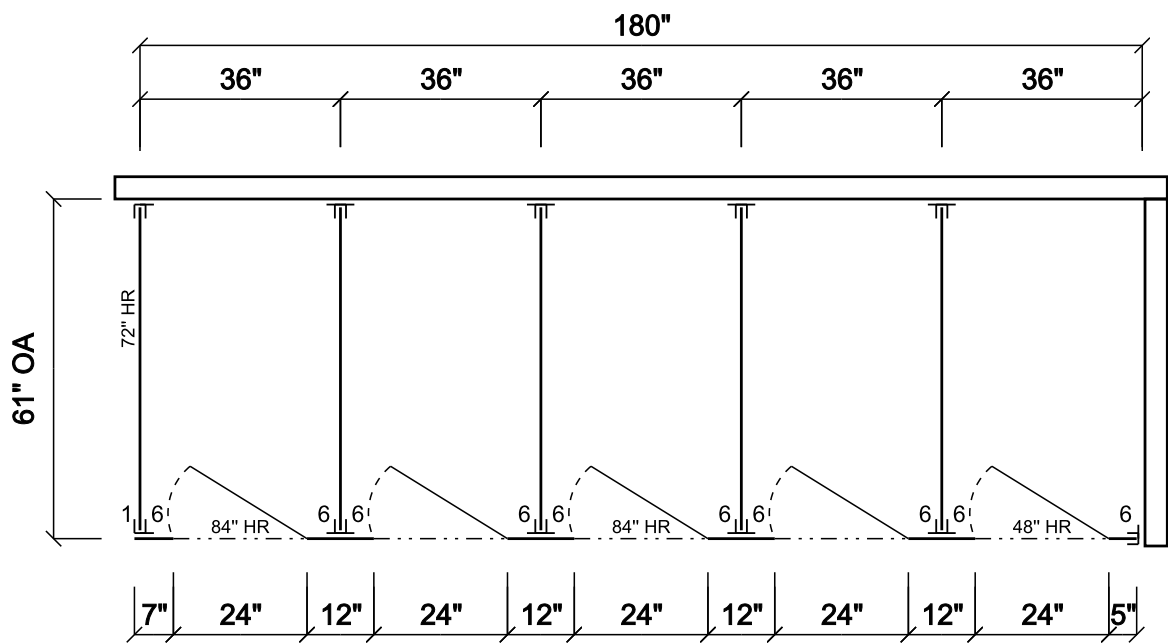

| | | | |
|---|---|---|--|
| Job Specs | Stall Mounting Style: Floor Mounted Headrail Braced | Pilaster Height: 82.75" | Material Option: Hiny Hider -Standard (HDPE) Color: Unknown |
| Bracket Type: Aluminum Stirrups Shoe Type: Stainless | | Hinge Type: 8" Alum. Wrap Around, 2-per Door Door Hrdw Type: Aluminum (Emergency Access) | Pencil Slot: No Heat-sinc: No Fastener: 2 1/2" |

Room Name: C3060438

55" High Doors, 55" Total Panel Height

| | | | | |
|---|---|---|--|--|
| Job Specs | Stall Mounting Style: Floor Mounted Headrail Braced | Pilaster Height: 82.75" | Material Option: Hiny Hider -Standard (HDPE) Color: Unknown | |
| Bracket Type: Aluminum Stirrups Shoe Type: Stainless | | Hinge Type: 8" Alum. Wrap Around, 2-per Door Door Hrdw Type: Aluminum (Emergency Access) | | Pencil Slot: No Heat-sinc: No Fastener: 2 1/2" |

Room Name: C3060438

55" High Doors, 55" Total Panel Height

| | | |
|--------------------------------------|--------------------|--|
| CUSTOMER NAME: SUSTAINABLE SUPPLY | SCALE: NTS | SERIAL #: C-673413 - DWG C-721450 - Room |
| PROJECT NAME: Urinal Screen | DATE: 9/12/2019 | REVISION #: 4 SO# DRAWN BY: Chad Parmenter |

| |
|--|
| Standard Notes: 1. Doors larger than 30" are to be set to the closed position. 2. Where pilasters and panels meet there is a 1/2" space. 3. Where pilasters and/or panels meet a wall there is a 1" space. 4. Headrail shall be supplied in 12" increments, ranging from 36" to 84". 5. Pilasters over 24" will receive a doghouse detail. |
|--|