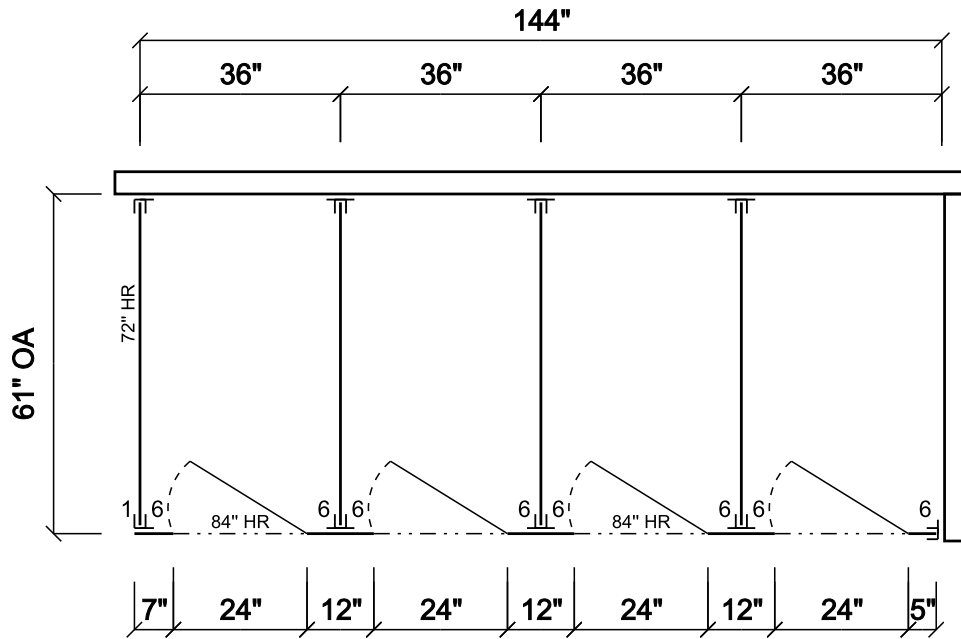

Job Specs	Stall Mounting Style: Floor Mounted Headrail Braced	Pilaster Height: 82.75"	Material Option: Hiny Hider -Standard (HDPE) Color: Unknown
-----------	-----------------------------------------------------	-------------------------	----------------------------------------------------------------

Room Name: C3060437

55" High Doors, 55" Total Panel Height

 SCRANTON PRODUCTS 801 E COREY ST. SCRANTON, PA. 18505	 HINY HIDERS Phone (570)348-0997	CUSTOMER NAME: SUSTAINABLE SUPPLY PROJECT NAME: Urinal Screen	SCALE: NTS DATE: 9/12/2019	SERIAL #: C-673413 - DWG C-721450 - Room REVISION #: 3 SO# DRAWN BY: Chad Parmenter	Standard Notes: 1. Doors larger than 30" are to be set to the closed position. 2. Where pilasters and panels meet there is a 1/2" space. 3. Where pilasters and/or panels meet a wall there is a 1" space. 4. Headrail shall be supplied in 12" increments, ranging from 36" to 84". 5. Pilasters over 24" will receive a doghouse detail.
----------------------------------------------------------------------------------------------------------------------------------------------------	-------------------------------------------------------------------------------------------------------------------------------	------------------------------------------------------------------------	-------------------------------------	----------------------------------------------------------------------------------------------------	-----------------------------------------------------------------------------------------------------------------------------------------------------------------------------------------------------------------------------------------------------------------------------------------------------------------------------------------------------------