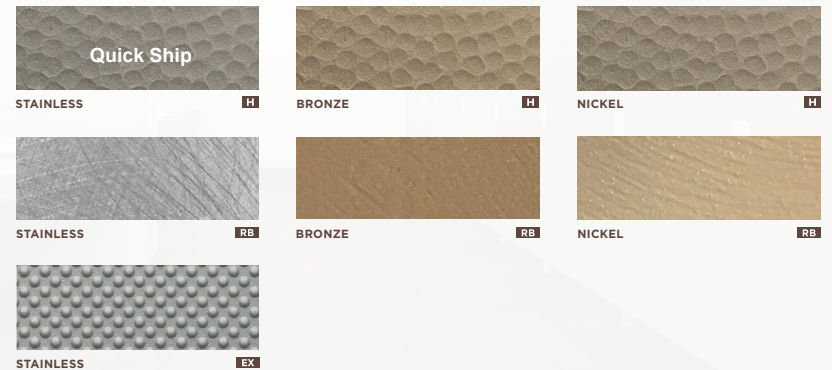

METALLIC COLOR COLLECTION