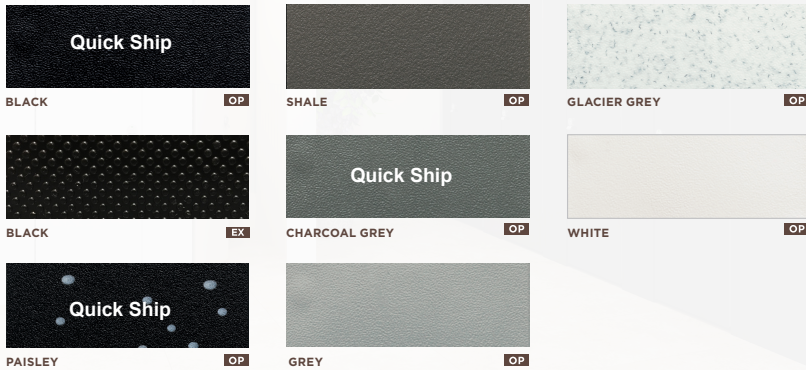

COLOR & TEXTURE OPTIONS

Textures

TRADITIONAL COLOR COLLECTION