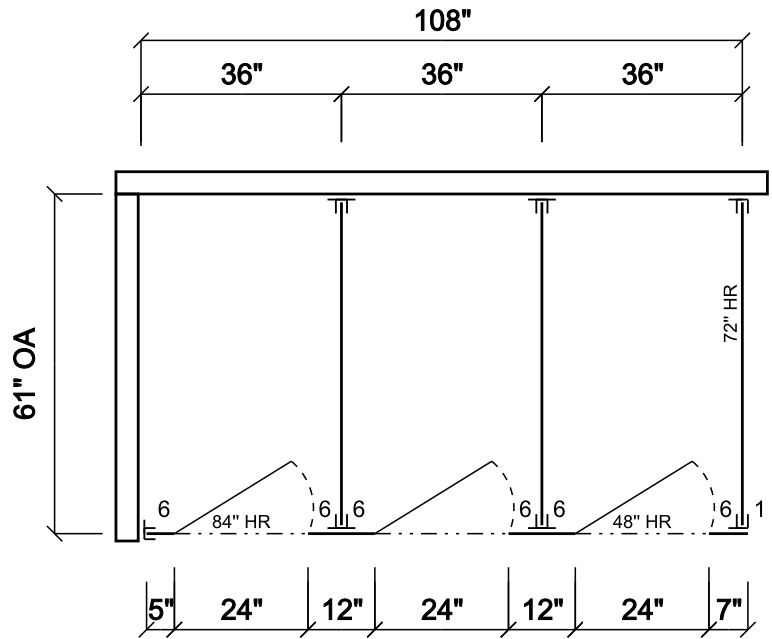

| | | | | |
|-----------|---|-------------------------|--|--|
| Job Specs | Stall Mounting Style: Floor Mounted Headrail Braced | Pilaster Height: 82.75" | Material Option: Hiny Hider -Standard (HDPE) Color: Unknown | |
|-----------|---|-------------------------|--|--|

Room Name: C3060436 55" High Doors, 55" Total Panel Height

| | | | | | |
|--|---|---|---------------|---|--|
|  SCRANTON PRODUCTS 801 E COREY ST. SCRANTON, PA. 18505 |  HINY HIDERS Phone (570)348-0997 | CUSTOMER NAME: SUSTAINABLE SUPPLY | SCALE: NTS | SERIAL #: C-673413 - DWG C-721412 - Room | Standard Notes: 1. Doors larger than 30" are to be set to the closed position. 2. Where pilasters and panels meet there is a 1/2" space. 3. Where pilasters and/or panels meet a wall there is a 1" space. 4. Headrail shall be supplied in 12" increments, ranging from 36" to 84". 5. Pilasters over 24" will receive a doghouse detail. |
| PROJECT NAME: Urinal Screen | DATE: 9/12/2019 | REVISION #: 9 SO# DRAWN BY: Chad Parmenter | | | |