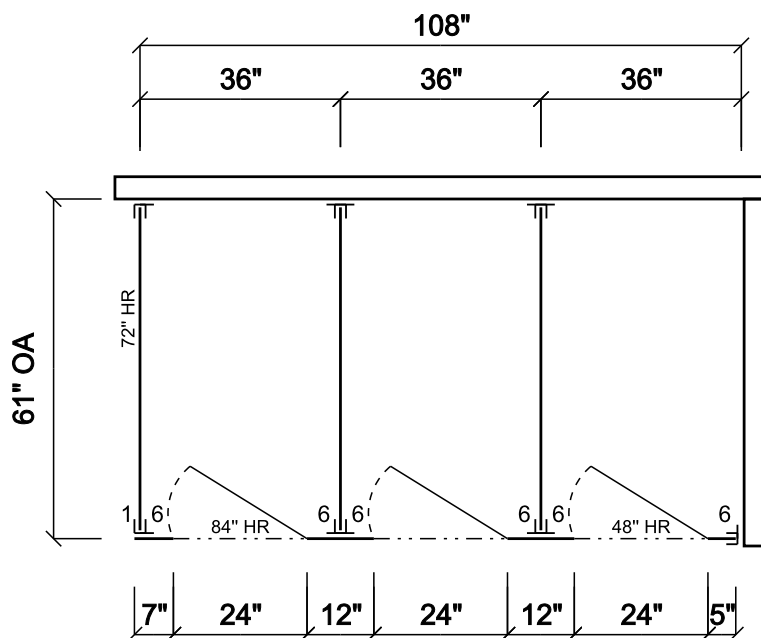

Job Specs	Stall Mounting Style: Floor Mounted Headrail Braced	Pilaster Height: 82.75"	Material Option: Hiny Hider -Standard (HDPE) Color: Unknown	
Bracket Type: Aluminum Stirrups Shoe Type: Stainless		Hinge Type: 8" Alum. Wrap Around, 2-per Door Door Hrdw Type: Aluminum (Emergency Access)	Pencil Slot: No	Heat-sinc: No Fastener: 2 1/2"

Room Name: C3060436

55" High Doors, 55" Total Panel Height