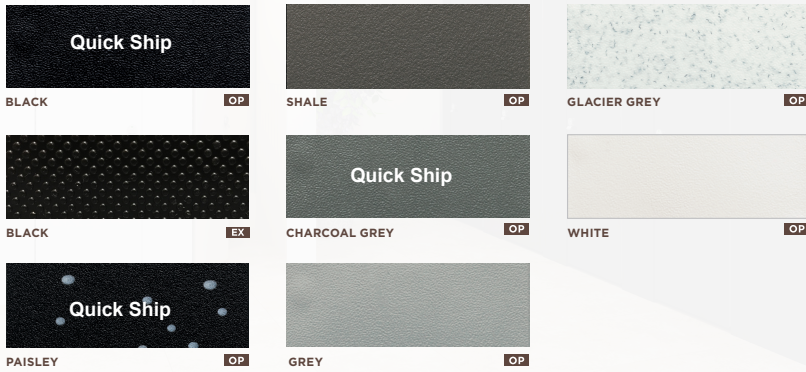

COLOR & TEXTURE OPTIONS

Textures

TRADITIONAL COLOR COLLECTION

Quick Ship BLACK OP SHALE OP GLACIER GREY OP
BLACK EX CHARCOAL GREY OP WHITE OP
Quick Ship PAISLEY OP GREY OP