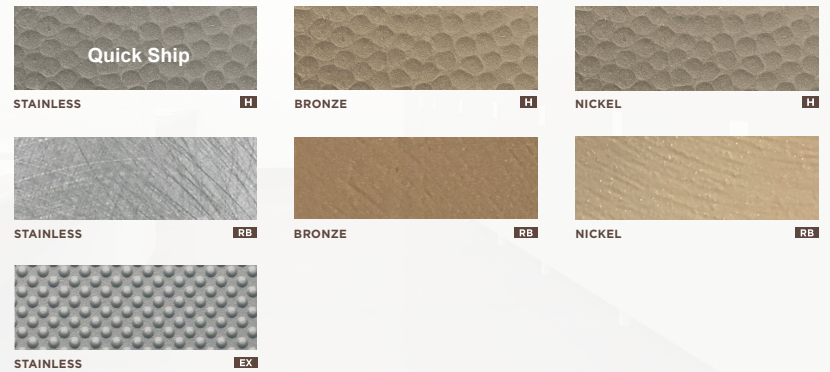

METALLIC COLOR COLLECTION

Quick Ship STAINLESS H BRONZE H NICKEL H
STAINLESS RB BRONZE RB NICKEL RB
STAINLESS EX