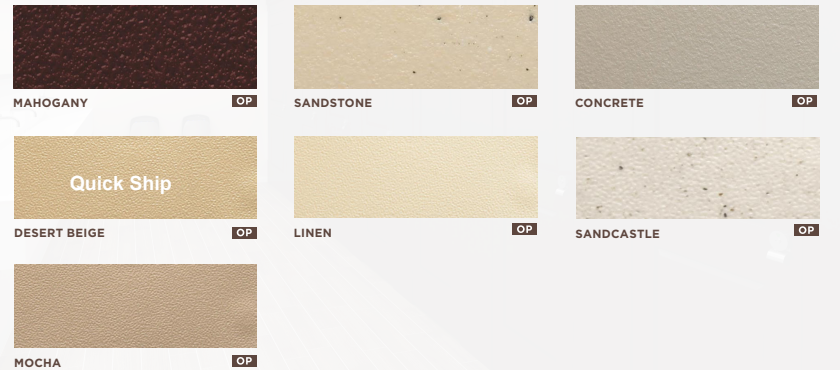

WARM TONE COLOR COLLECTION

MAHOGANY OP SANDSTONE OP CONCRETE OP
Quick Ship DESERT BEIGE OP LINEN OP SANDCASTLE OP
MOCHA OP

CUSTOM COLORS AVAILABLE UPON REQUEST