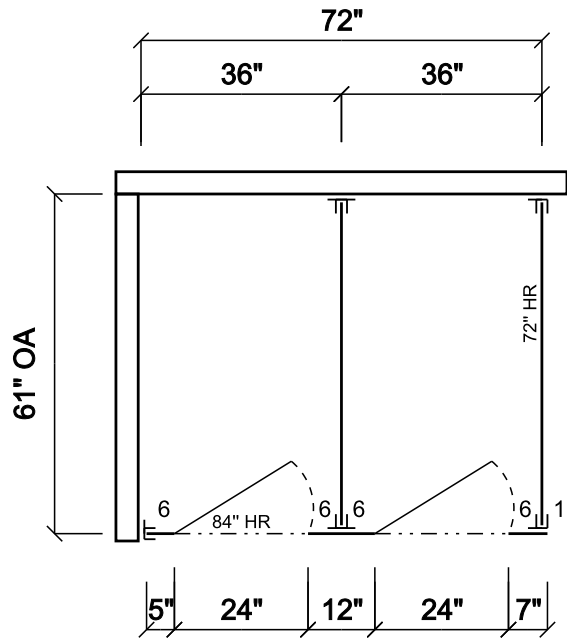

Job Specs	Stall Mounting Style: Floor Mounted Headrail Braced	Pilaster Height: 82.75"	Material Option: Hiny Hider -Standard (HDPE) Color: Unknown
-----------	---	-------------------------	--

Bracket Type: Aluminum Stirrups Shoe Type: Stainless	Hinge Type: 8" Alum. Wrap Around, 2-per Door Door Hrdw Type: Aluminum (Emergency Access)	Pencil Slot: No Heat-sinc: No Fastener: 2 1/2"
---	---	--

Room Name: C3060435

55" High Doors, 55" Total Panel Height

 <b>SCRANTON PRODUCTS</b>  <b>HINY HIDERS</b> 801 E COREY ST. SCRANTON, PA. 18505 Phone (570)348-0997	CUSTOMER NAME: SUSTAINABLE SUPPLY	SCALE: NTS	SERIAL #: C-673413 - DWG C-721412 - Room	<b>Standard Notes:</b> 1. Doors larger than 30" are to be set to the closed position. 2. Where pilasters and panels meet there is a 1/2" space. 3. Where pilasters and/or panels meet a wall there is a 1" space. 4. Headrail shall be supplied in 12" increments, ranging from 36" to 84". 5. Pilasters over 24" will receive a doghouse detail.
PROJECT NAME: Urinal Screen	DATE: 9/12/2019	REVISION #: 8 SO# DRAWN BY: Chad Parmenter		

Job Specs	Stall Mounting Style: Floor Mounted Headrail Braced	Pilaster Height: 82.75"	Material Option: Hiny Hider -Standard (HDPE) Color: Unknown	
Bracket Type: Aluminum Stirrups Shoe Type: Stainless		Hinge Type: 8" Alum. Wrap Around, 2-per Door Door Hrdw Type: Aluminum (Emergency Access)	Pencil Slot: No	Heat-sinc: No Fastener: 2 1/2"

Room Name: C3060435

55" High Doors, 55" Total Panel Height