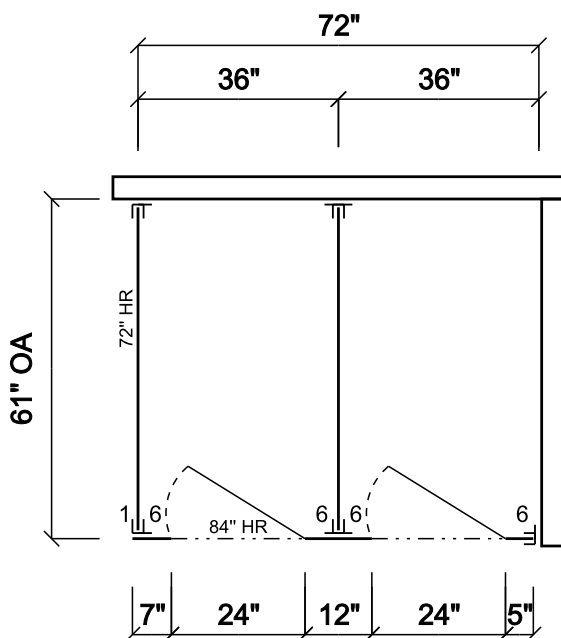

Job Specs	Stall Mounting Style: Floor Mounted Headrail Braced	Pilaster Height: 82.75"	Material Option: Hiny Hider -Standard (HDPE) Color: Unknown
-----------	---	-------------------------	--

Bracket Type: Aluminum Stirrups Shoe Type: Stainless	Hinge Type: 8" Alum. Wrap Around, 2-per Door Door Hrdw Type: Aluminum (Emergency Access)	Pencil Slot: No Heat-sinc: No Fastener: 2 1/2"
---	---	--

Room Name: C3060435

55" High Doors, 55" Total Panel Height

 <b>SCRANTON PRODUCTS</b>  <b>HINY HIDERS</b> 801 E COREY ST. SCRANTON, PA. 18505 Phone (570)348-0997	CUSTOMER NAME: SUSTAINABLE SUPPLY	SCALE: NTS	SERIAL #: C-673413 - DWG C-721412 - Room	<b>Standard Notes:</b> 1. Doors larger than 30" are to be set to the closed position. 2. Where pilasters and panels meet there is a 1/2" space. 3. Where pilasters and/or panels meet a wall there is a 1" space. 4. Headrail shall be supplied in 12" increments, ranging from 36" to 84". 5. Pilasters over 24" will receive a doghouse detail.
PROJECT NAME: Urinal Screen	DATE: 9/12/2019	REVISION #: 8 SO# DRAWN BY: Chad Parmenter		

Job Specs	Stall Mounting Style: Floor Mounted Headrail Braced	Pilaster Height: 82.75"	Material Option: Hiny Hider -Standard (HDPE) Color: Unknown	
Bracket Type: Aluminum Stirrups Shoe Type: Stainless		Hinge Type: 8" Alum. Wrap Around, 2-per Door Door Hrdw Type: Aluminum (Emergency Access)	Pencil Slot: No	Heat-sinc: No Fastener: 2 1/2"

Room Name: C3060435

55" High Doors, 55" Total Panel Height