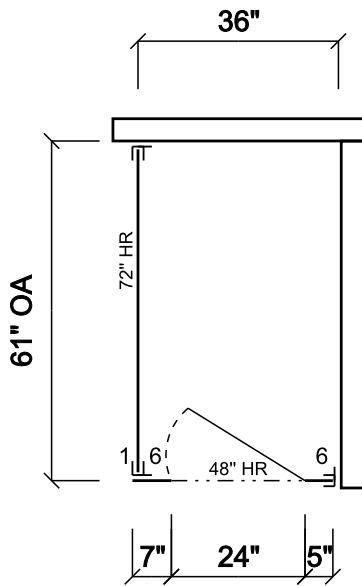

Job Specs	Stall Mounting Style: Floor Mounted Headrail Braced	Pilaster Height: 82.75"	Material Option: Hiny Hider -Standard (HDPE) Color: Unknown		
Bracket Type: Aluminum Stirrups Shoe Type: Stainless		Hinge Type: 8" Alum. Wrap Around, 2-per Door Door Hrdw Type: Aluminum (Emergency Access)		Pencil Slot: No	Heat-sinc: No Fastener: 2 1/2"
Room Name: C3060434		55" High Doors,		55" Total Panel Height	
 SCRANTON PRODUCTS  HINY HIDERS 801 E COREY ST. SCRANTON, PA. 18505 Phone (570)348-0997		CUSTOMER NAME: SUSTAINABLE SUPPLY	SCALE: NTS	SERIAL #: C-673413 - DWG C-721412 - Room	Standard Notes: 1. Doors larger than 30" are to be set to the closed position. 2. Where pilasters and panels meet there is a 1/2" space. 3. Where pilasters and/or panels meet a wall there is a 1" space. 4. Headrail shall be supplied in 12" increments, ranging from 36" to 84". 5. Pilasters over 24" will receive a doghouse detail.
PROJECT NAME: Urinal Screen		DATE: 9/12/2019	REVISION #: 7 SO# DRAWN BY: Chad Parmenter		

Job Specs	Stall Mounting Style: Floor Mounted Headrail Braced	Pilaster Height: 82.75"	Material Option: Hiny Hider -Standard (HDPE) Color: Unknown	
Bracket Type: Aluminum Stirrups Shoe Type: Stainless		Hinge Type: 8" Alum. Wrap Around, 2-per Door Door Hrdw Type: Aluminum (Emergency Access)	Pencil Slot: No	Heat-sinc: No Fastener: 2 1/2"

Room Name: C3060434

55" High Doors, 55" Total Panel Height

 SCRANTON PRODUCTS  HINY HIDERS 801 E COREY ST. SCRANTON, PA. 18505 Phone (570)348-0997	CUSTOMER NAME: SUSTAINABLE SUPPLY	SCALE: NTS	SERIAL #: C-673413 - DWG C-721450 - Room	Standard Notes: 1. Doors larger than 30" are to be set to the closed position. 2. Where pilasters and panels meet there is a 1/2" space. 3. Where pilasters and/or panels meet a wall there is a 1" space. 4. Headrail shall be supplied in 12" increments, ranging from 36" to 84". 5. Pilasters over 24" will receive a doghouse detail.
	PROJECT NAME: Urinal Screen	DATE: 9/12/2019	REVISION #: 0 SO# DRAWN BY: Chad Parmenter	