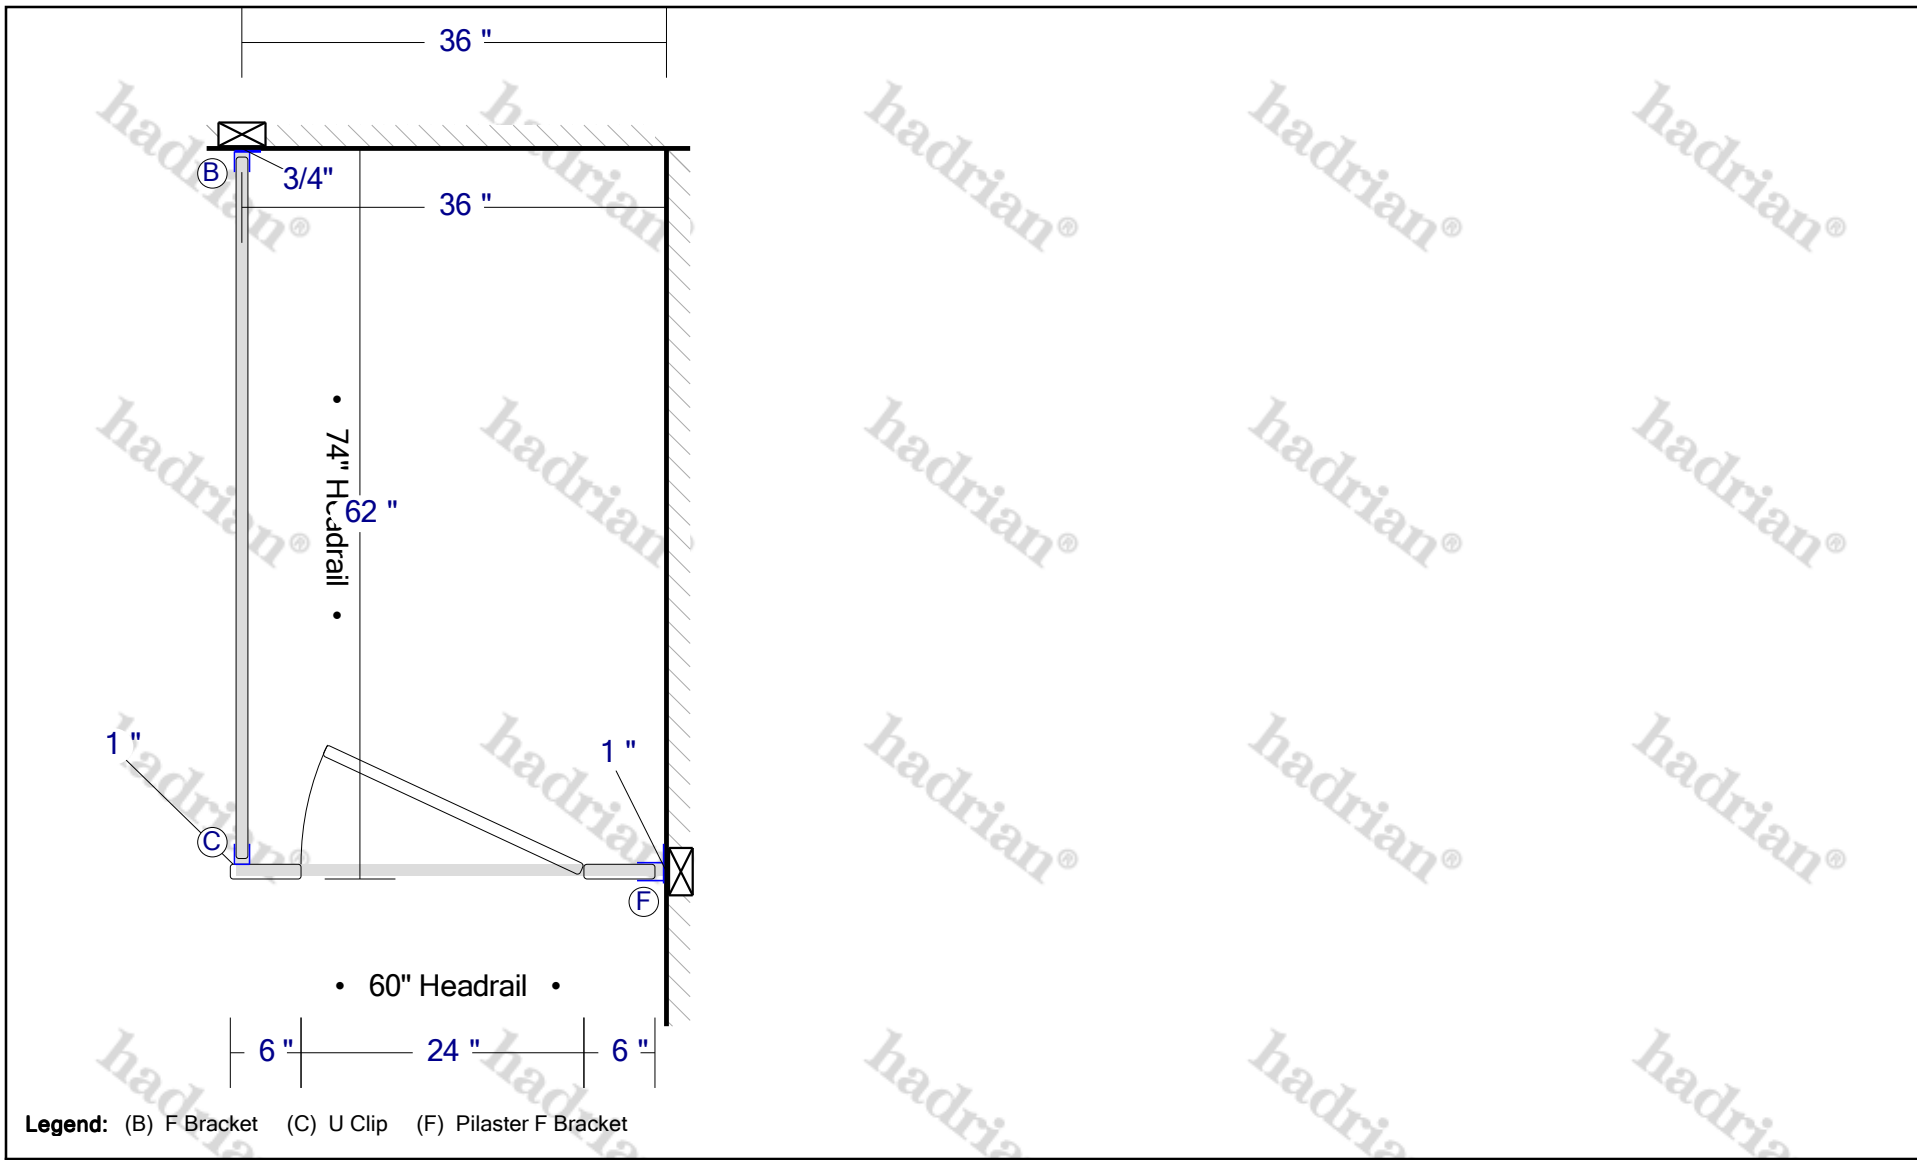

Product: Toilet Partitions **Material:** Powder Coated **Finish:** *** - Color TBA **Type:** Headrail Braced **Series:** Standard **AFF:** 12" **Hinge:** Concealed
Hardware: Chrome **Sightline Option:** None **Options:** None

 <p>hadrian[®]</p> <p>www.hadrian-inc.com</p>	<p>Project Title: Website Project Drawing Title: IC13660 Drawn By: Sustainable Supply LLC Date Printed: Sep 12, 2019</p>	<p>Revision 1: Sep 12, 2019 Revision 0: Apr 12, 2019</p>	<ul style="list-style-type: none"> • Unit widths are shown at center line of panels. • Unit depths are shown from front face of pilaster to finished wall. • Cut headrail to suit (if necessary). •  indicates that backing is required. •  indicates location of pilaster reinforcing channel(s). • Material supplied will conform to the dimensions indicated. • Scale = none.
--------------------------------------------------------------------------------------------------------------------------------------------------	---------------------------------------------------------------------------------------------------------------------------------------------------------------------	-------------------------------------------------------------------------------	---------------------------------------------------------------------------------------------------------------------------------------------------------------------------------------------------------------------------------------------------------------------------------------------------------------------------------------------------------------------------------------------------------------------------------------------------------------------------------------------------------------------------------------------------------------------------------------------------------------------------------