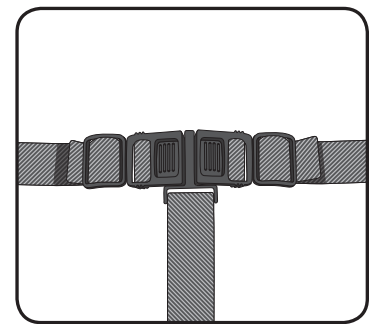

You are responsible for the safe operation of this unit.

Inspection Criteria

A properly maintained unit:

Has three ends of a functioning, non-frayed strap.

Buckle clicks when closed and is attached at all ends on seat bottom.

Has an intact warning label affixed to the seat back. (If damaged or unreadable, please replace.)

All plastic parts firmly attached by provided hardware, and should be tightened as necessary.

To order replacement parts call 888.733.3456 or 303.539.8300 or visit www.koalabear.com.

Restraint Usage

To fasten the waist strap, push spring tabs into the buckle receptacle until both lock in place with an audible “click”.

The waist restraint can be adjusted to make the strap tighter or looser.