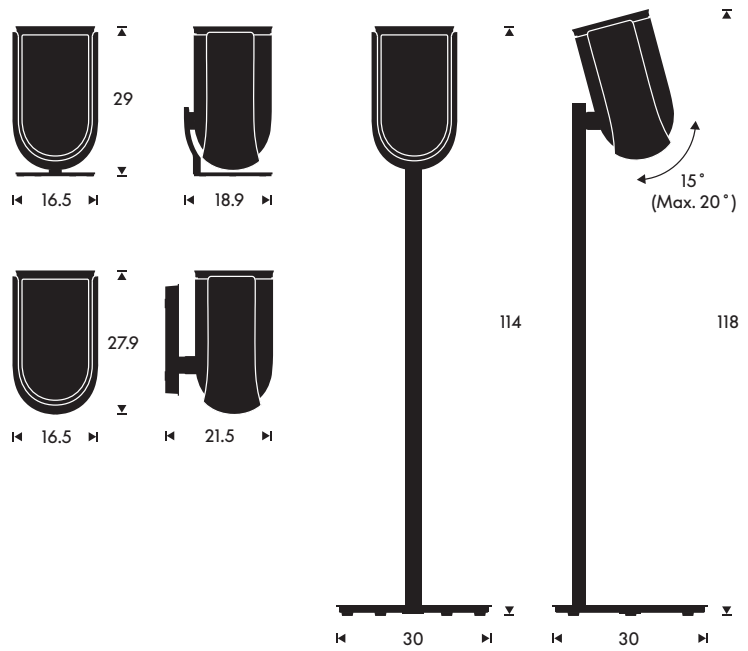

Measurements

Basic

**PRODUCT DIMENSIONS**

On a table or shelf:  
16.5 W x 29 H x 18.9 D cm

On the floor:  
30.0 W x 114.0 H x 30 D cm

Wall mounted:  
16.5 W x 27.9 H x 21.5 D cm

**WEIGHT**

Speaker only: 4.1 kg

**RECOMMENDED ROOM SIZE**

10 - 50 m<sup>2</sup>

**MATERIALS**

Aluminium  
Fabric / Wood  
Polymer

**PLACEMENT**

Table, shelf, floor or wall mounted

**OPERATING CONDITIONS**

Temperature: 0-40° C  
Humidity: 30-70% RH