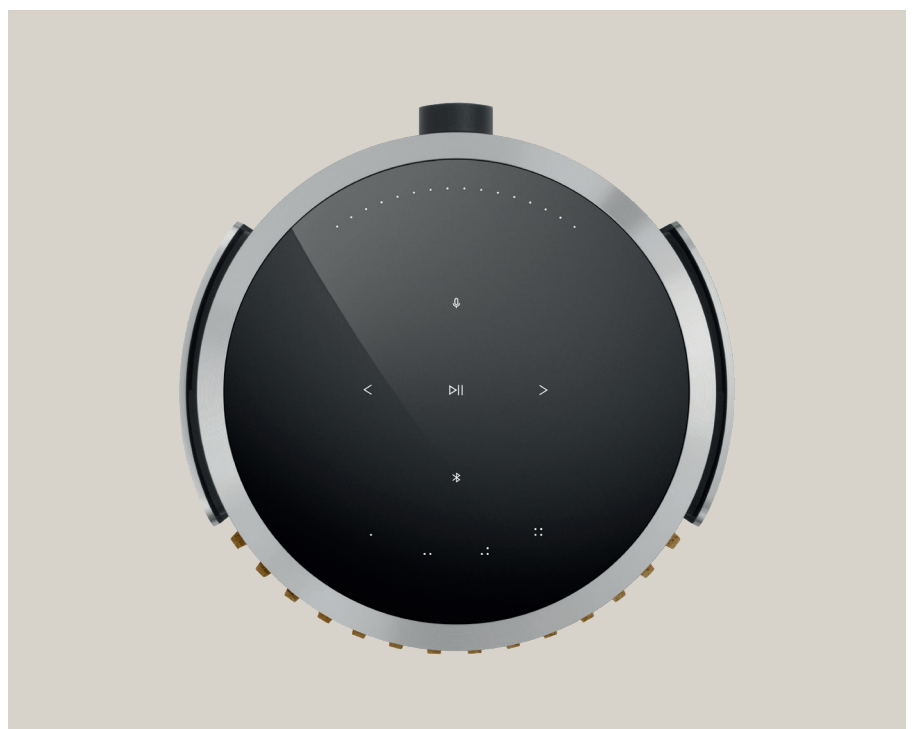

## Fidelity from every angle

We've crafted three new speakers: a surround-sound powerhouse, a standalone masterpiece and a stirring stereo experience. The twist? They're all the same speaker.

Beolab 8 is the embodiment of versatility. Hear it shine on its own, sing in any set up and perform wherever you place it.

### Why you'll love it

-  Groundbreaking, room-shaking sound.
-  High-resolution wireless streaming built in.
-  Maps your room for peak playback.
-  Plays anywhere. Table, floor, wall, it's your call.
-  Future-ready: swappable covers and upgradeable parts.

Measurements

Basic

**PRODUCT DIMENSIONS**

On a table or shelf:  
16.5 W x 29 H x 18.9 D cm

On the floor:  
30.0 W x 114.0 H x 30 D cm

Wall mounted:  
16.5 W x 27.9 H x 21.5 D cm

**WEIGHT**

Speaker only: 4.1 kg

**FRONT COVER**  
Dark oak

**BASE**  
Gold Tone aluminium

**FRONT COVER**  
Light oak