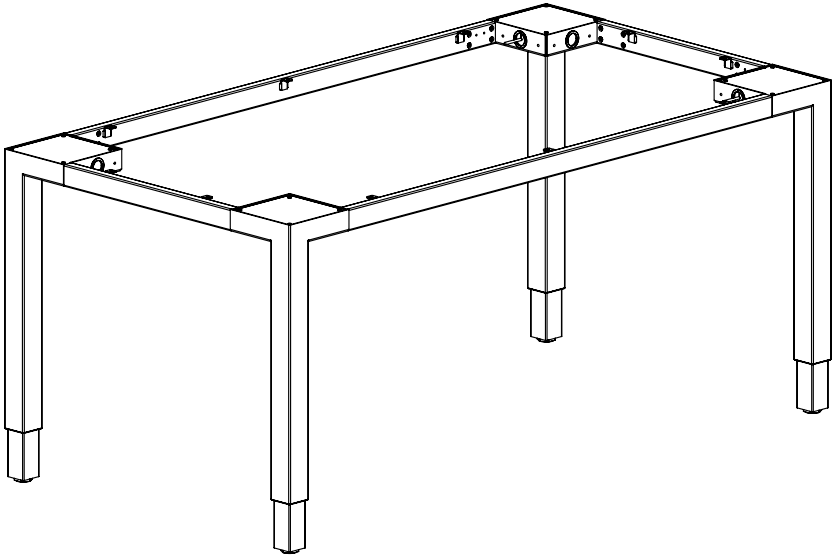

## Trosa

Height Adjustable  
Meeting Table  
Assembly Instructions

---

**A x32**

M6x16 F6S 10.9 FZB

**B x2**

M4x6 MRX-GF FZB

**C x1**