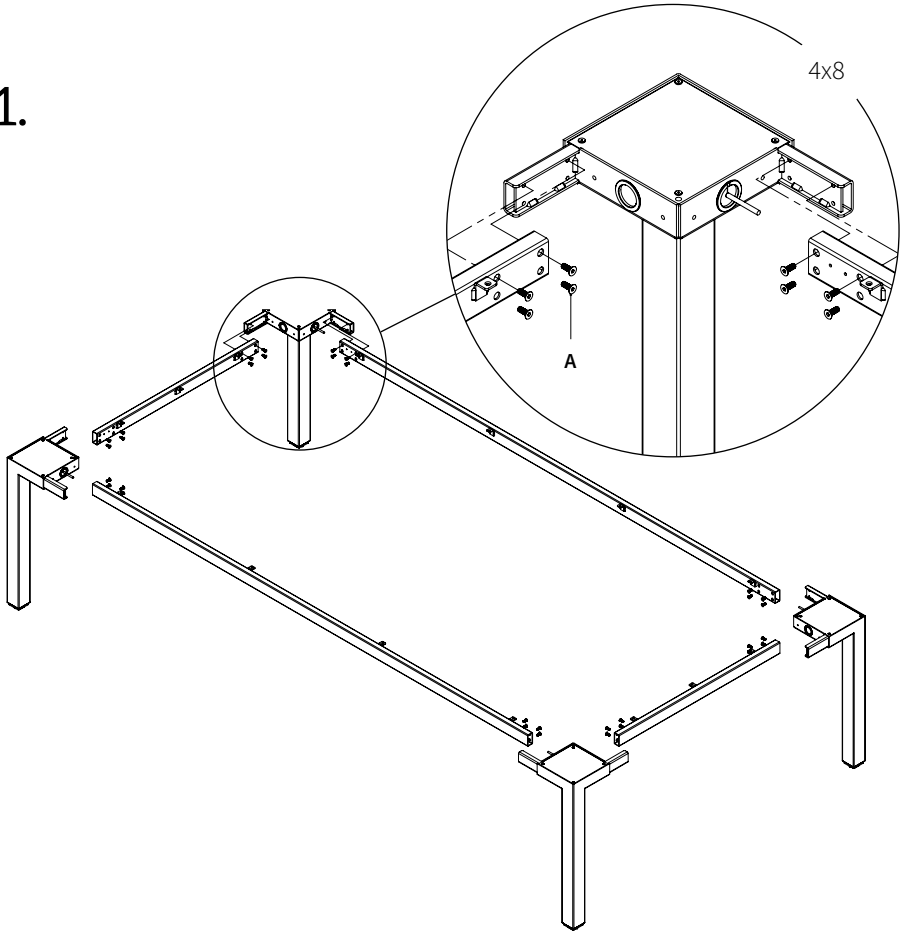

A x32

M6x16 F6S 10.9 FZB

B x2

M4x6 MRX-GF FZB

C x1

1.