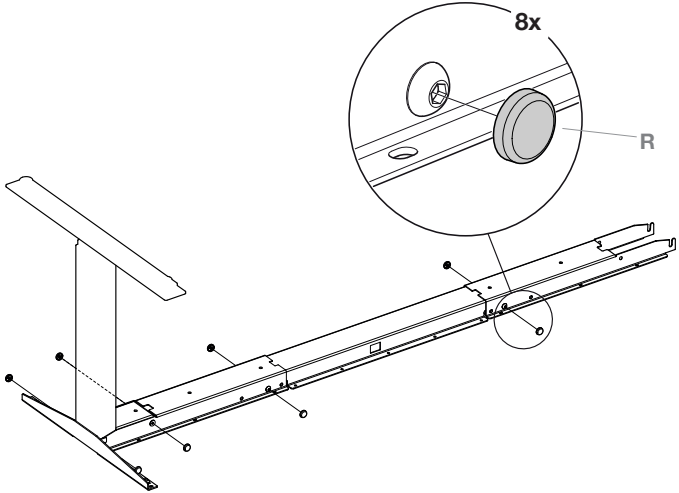

ACHTUNG Legen Sie zum Schutz der Tischplatte etwas unter bevor Sie diese zur Montage des Gestelles positionieren!

9:

10:

11:

12:

13:

14:

Example shown using
Optional extra-length cross beam

Standard sized beam
provided with frame

15:

16:

17:

18:

19:

20:

21:

22:

23:

24:

25:

26:

RESET PROCEDURE / NOLLSTÄLLNING / RESETTEN

EN

Lower the frame to its lowest position by pressing the down arrow on the hand control. Release the button. Press the button again and keep it pressed for 10 seconds, the reset is now carried out and the frame is ready to use.