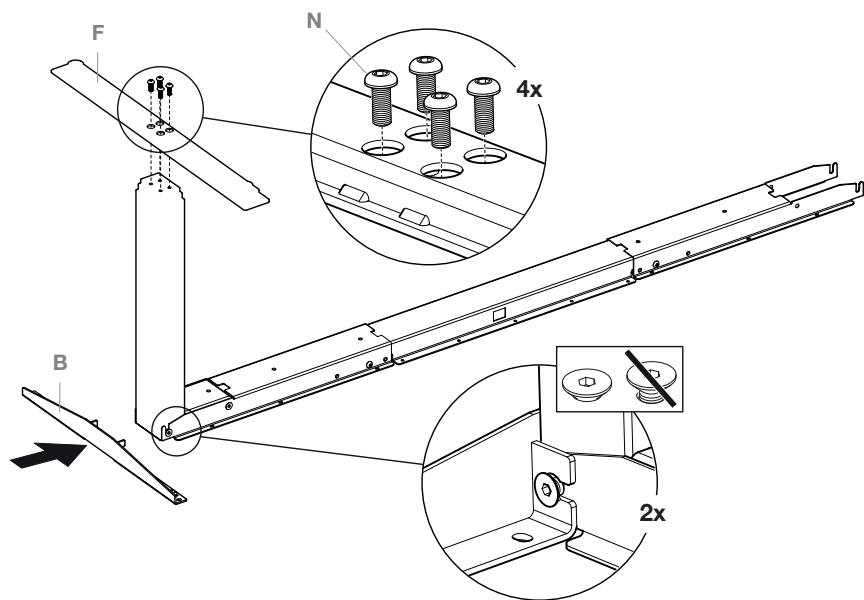

ACHTUNG Legen Sie zum Schutz der Tischplatte etwas unter bevor Sie diese zur Montage des Gestelles positionieren!

9:

10:

11:

12:

13:

14:

Example shown using
Optional extra-length cross beam

Standard sized beam
provided with frame

15:

16:

17:

18:

19:

20:

21:

22:

23:

24:

25:

26:

RESET PROCEDURE / NOLLSTÄLLNING / RESETTEN

EN

Lower the frame to its lowest position by pressing the down arrow on the hand control. Release the button. Press the button again and keep it pressed for 10 seconds, the reset is now carried out and the frame is ready to use.