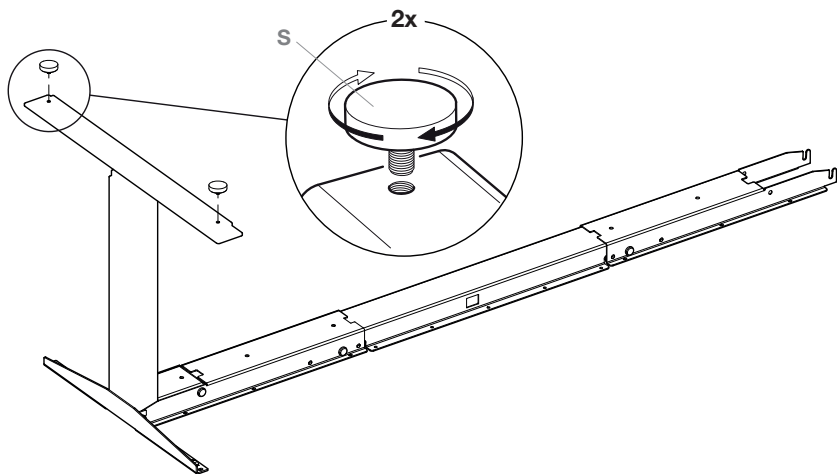

ACHTUNG Legen Sie zum Schutz der Tischplatte etwas unter bevor Sie diese zur Montage des Gestelles positionieren!

9:

10:

11:

12:

13:

14:

Example shown using
Optional extra-length cross beam

Standard sized beam
provided with frame

15:

16:

17:

18:

19:

20:

21:

22:

23:

24:

25:

26:

RESET PROCEDURE / NOLLSTÄLLNING / RESETTEN

EN

Lower the frame to its lowest position by pressing the down arrow on the hand control. Release the button. Press the button again and keep it pressed for 10 seconds, the reset is now carried out and the frame is ready to use.