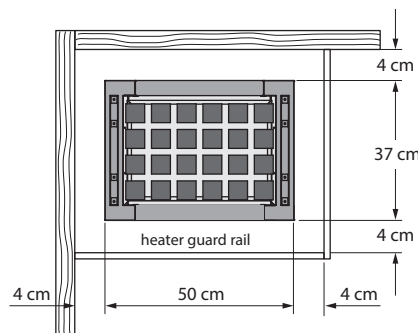

Minimum clearances

Minimal sauna cabin height 190 cm

Accessories

Description	Item no.
Cubius stones, set for S35 (20 pcs. with frame)	94.5520
Cubius stones, set for S45 (24 pcs. with frame)	94.5521
Cubius stones 6 cm height, 10 pcs pack	94.5627
Cubius stones 10 cm height, 10 pcs pack	94.5626
Guard rail S45, inc. wood and mounting brackets	94.5655
Vaporizer Mythos 2 kW, left / right	94.5571/5492
Vaporizer Mythos 3 kW, left / right	94.5572/5493

Suitable control units

Model	Item no.
Econ D1	94.5202
Econ D2	94.5204
Econ D3	94.5549
Emotec D	94.5559
EmoTouch II Plus	94.5561

Power extension unit (e.g. Emotec L09R) is required.

Technical specifications

Power	Electrical connection	Connection mains - control unit	Connection control unit - heater	Connection mains - LSG	Connection LSG - heater	Connection control unit - LSG unit
12.0 kW	3N AC 50 Hz 400 V	5 x 2.5 mm²	5 x 1.5 mm²	5 x 2.5 mm²	5 x 1.5 mm²	4 x 1.5 mm²
15.0 kW						

All cross sections of connection cables are minimum diameters in mm² (copper wire).

Spare heating elements

Description	Item no.
For 12.0 kW (9 x 1333 W)	2001.5056
For 15.0 kW (9 x 1666 W)	2001.5058

Item no.	Power	Design	Fuse protection control unit	Fuse protection LSG unit	Dimensions H/W/D, in cm	For sauna cabin size	Min. size air inlet and outlet	Weight without rocks	Stone filling	Power extension required
94.5583	12.0 kW	Stainless steel	3 x 16 A	3 x 16 A	84 / 50 / 37	14 - 18 m³	35 x 7 cm	40 kg	45 kg	yes
94.5490	12.0 kW	Anthracite					35 x 7 cm			
94.5484	15.0 kW	Stainless steel				18 - 25 m³	35 x 9 cm			
94.5491	15.0 kW	Anthracite					35 x 9 cm