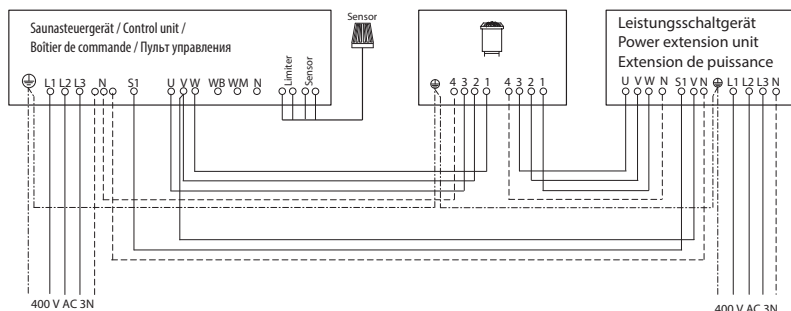

Connection diagram

12,0 - 15,0 kW